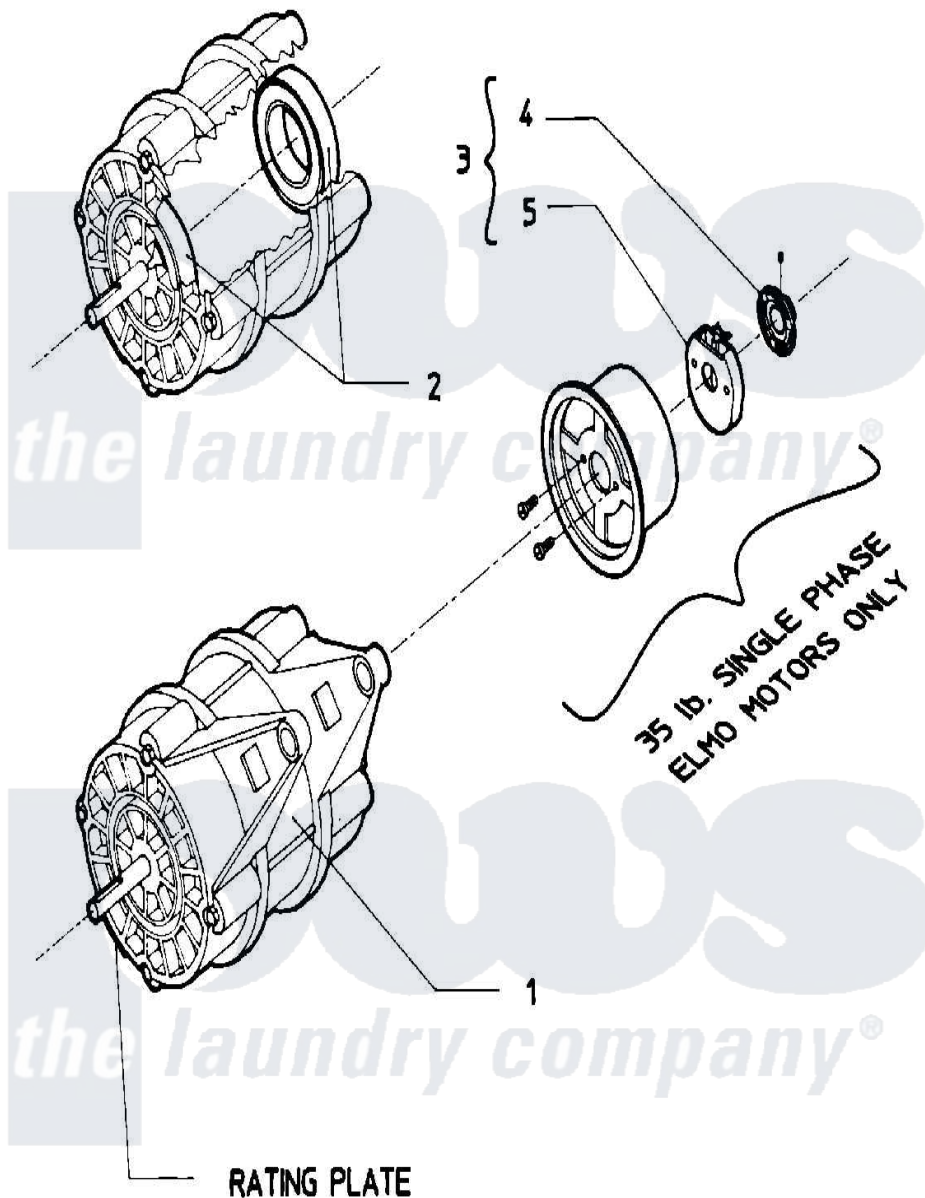

# Maytag AT35MC1 09 - MOTOR

Maytag [Residential Maytag AT35MC1 Washer Parts](#) Parts Diagram 09 - MOTOR  
 Click on the part number to view part

Item	Original Part Number	Replaced By	Status	Part Description
001	<a href="#">24001078</a>			Motor, 2SP
"	<a href="#">24001079</a>			Motor 2SP 1 Phase
"	<a href="#">24001082</a>			Motor, 2SP
"	<a href="#">24001083</a>			Motor, 2SP
002	<a href="#">24001017</a>			Bearing, Motor
"	<a href="#">24001018</a>			Bearing, 6204-2RS
003	<a href="#">23002317</a>			Switch, Centrifugal