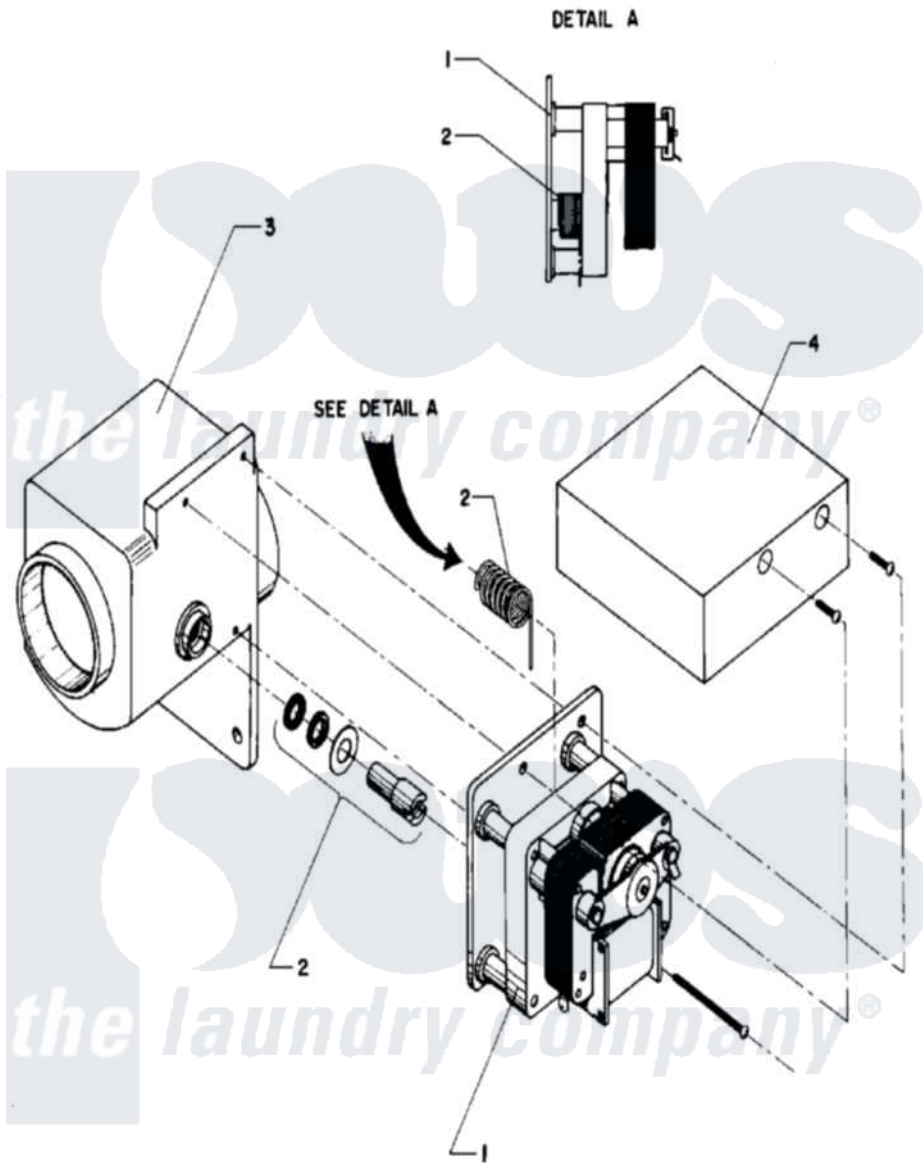

Maytag AT35MC1 10 - DRAIN VALVE

Maytag Residential Maytag AT35MC1 Washer Parts Parts Diagram 10 - DRAIN VALVE
 Click on the part number to view part

Item	Original Part Number	Replaced By	Status	Part Description
001	24001116			Valve, Drain
"	24001530			Valve, Motor Drain
002	24001528			Shaft, Drive And Seal Kit
003	24001570			Valve Body
004	24001815		Not Available	COVER, DRAIN