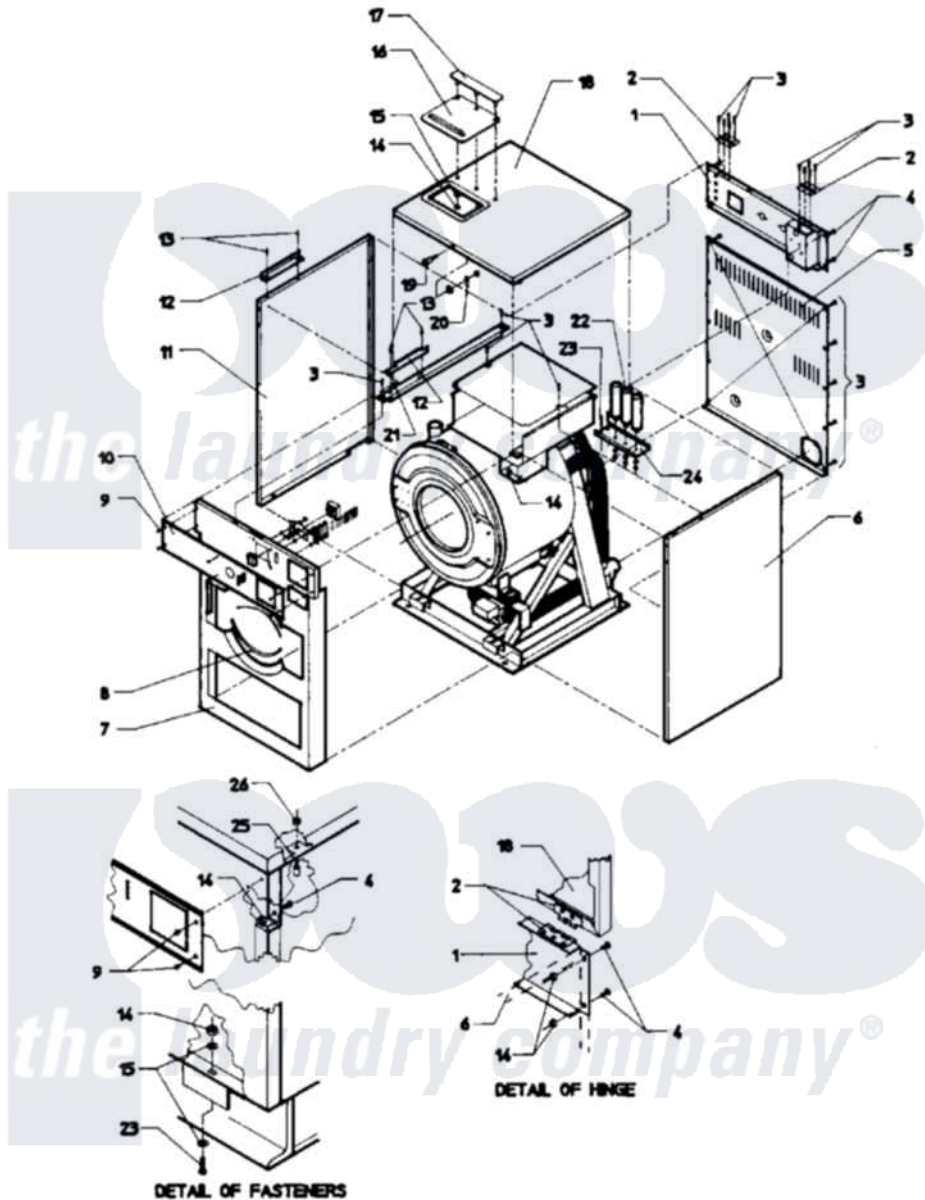

# Maytag AT35MC2 01 - MAIN EXPLODED VIEW (FINAL ASSEMBLY)

Maytag Residential Maytag AT35MC2 Washer Parts Parts Diagram 01 - MAIN EXPLODED VIEW (FINAL ASSEMBLY)  
 Click on the part number to view part

Item	Original Part Number	Replaced By	Status	Part Description
001	<a href="#">24001169</a>			Panel Kit, Valve
"	24001170		Not Available	PANEL KIT, VALVE
002	<a href="#">Y24001300</a>			Hinge
003	24001301	<a href="#">67006964</a>		Screw, Glide
004	<a href="#">24001323</a>			Screw
005	24001403		Not Available	KIT, PANEL (REAR)
"	Y24001400		Not Available	KIT, PANEL (REAR)
006	24001159		Not Available	PANEL KIT, SIDE (RT.)35 (AS VIEWED FROM FRONT)
"	24001162		Not Available	PANEL KIT, SIDE (RT.)18 (AS VIEWED FROM FRONT)
007	24001677		Not Available	PANEL ASSY. (INR. FRNT.)
"	24001678	<a href="#">24001694</a>		Panel- FRO
008	24001550	<a href="#">24001532</a>		Trim- Pane
009	24001212	<a href="#">212277</a>		Screw, No.8 X 1/2 Inch
010	NLA		Not Available	PANEL, CONTROL
011	24001157		Not Available	PANEL KIT, SIDE (LT.)35