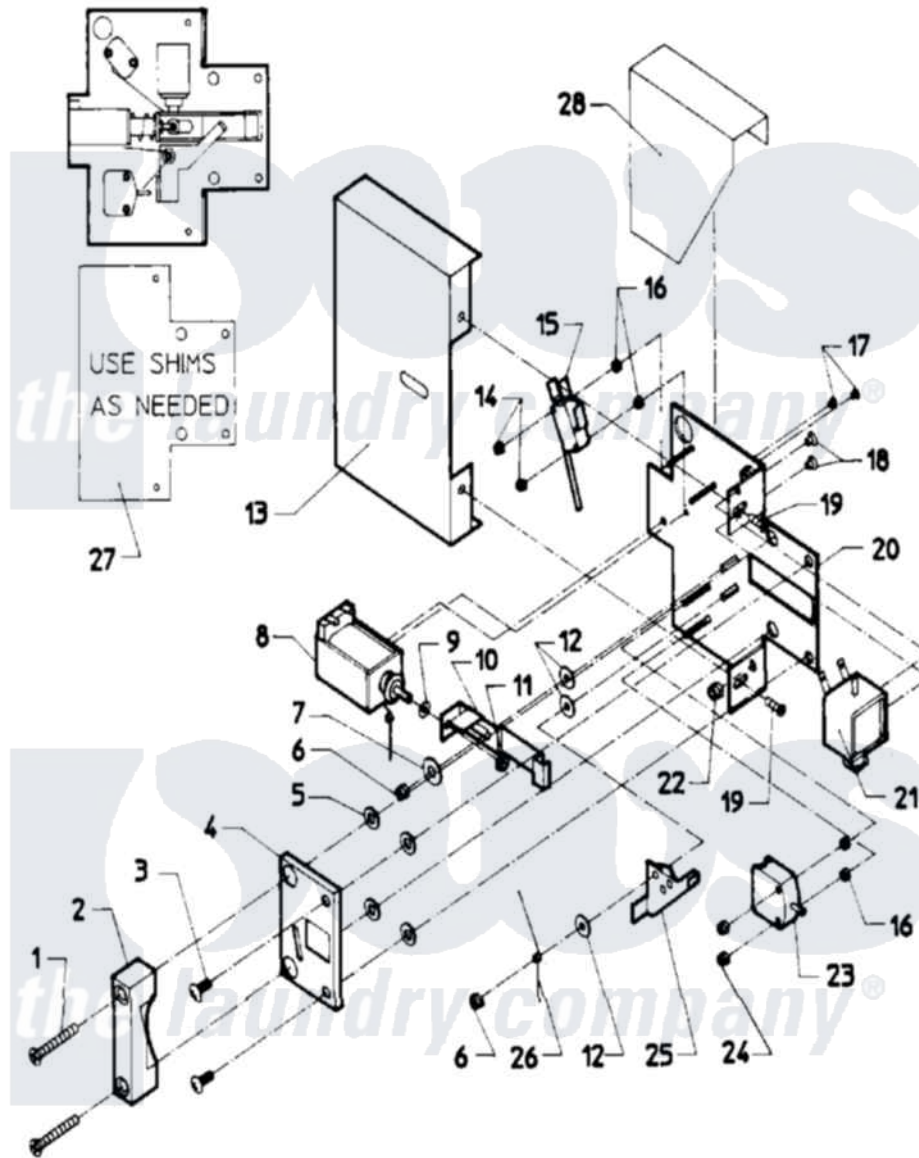

Maytag AT35MC2 03 - DOOR SAFETY INTERLOCK (COIN MODELS)

Maytag Residential Maytag AT35MC2 Washer Parts Parts Diagram 03 - DOOR SAFETY INTERLOCK (COIN MODELS)
 Click on the part number to view part

Item	Original Part Number	Replaced By	Status	Part Description
001	24001640			Door Lock Complete
"	24001641			Door Lock Complete
"	24001642			Screw, S.s.
002	24001483		Not Available	CATCH, DOOR LOCK
003	24001323			Screw
"	NLA		Not Available	SCREW, S.S. (1/4``-20 X 5/8``)
004	24001484		Not Available	COVER, DOOR LOCK PLATE
005	24001295			Lockwasher, S.s.
006	24001342	74005230		Nut, Lock
007	24001485			Washer, Shoulder
008	24001101			Solenoid, Door Rel
009	24001358			Washer, Flat
010	24001250			Button, Push
011	24001481	Y707702		Locknut
012	24001480			Washer, Teflon
013	24001487		Not Available	COVER, DOOR LOCK ASSY.

014	24001476		Nut, Fiberlock
015	24001229		Switch, Door Lock
016	24001477	Not Available	SPACER, NYLON (No.6)
017	24001643		Screw, S.s.
018	24001479		Screw, S.s.
019	24001301	67006964	Screw, Glide
020	NLA	Not Available	PLATE, DOOR LOCK
021	24001102		Solenoid, Door Lck
022	24001305		Nut, Fiberlock
023	24001255		Switch, Door Handle
024	24001736	24001425	Nut, Fiberlock, Pltd
025	24001230		Lever, Door Lock
026	24001293		Spring, Torsion
027	24001559		Shim, Door Lock
028	24001488	Not Available	SHIELD, SPLASH (DOOR LOCK)