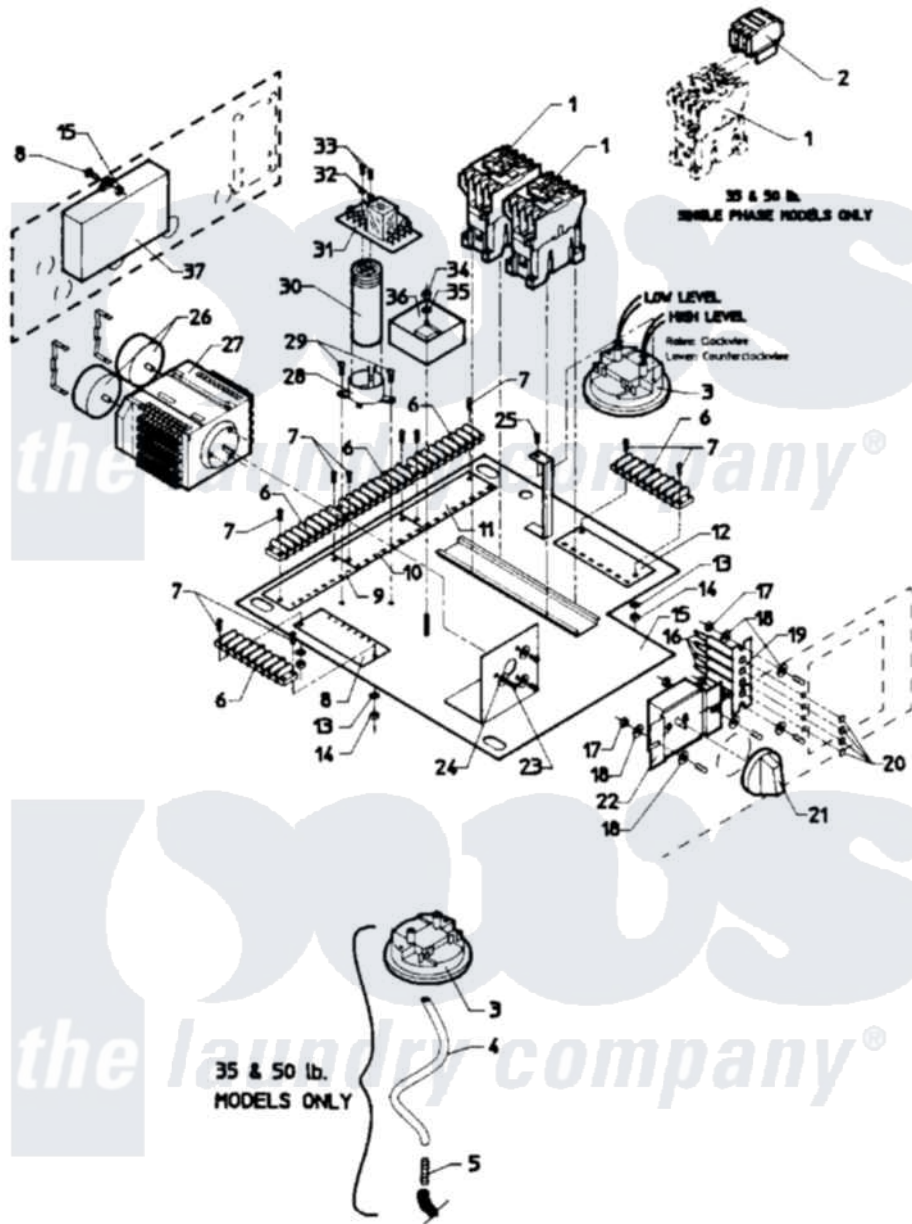

Maytag AT35MC2 04 - CONTROL MODULE

Maytag Residential Maytag AT35MC2 Washer Parts Parts Diagram 04 - CONTROL MODULE
 Click on the part number to view part

Item	Original Part Number	Replaced By	Status	Part Description
001	24001105	24002051		Contacto-
002	24001104		Not Available	CONTACTOR, AUX. ADDER
003	24001223		Not Available	SWITCH, DUAL LEVEL
004	24001747		Not Available	EXTENSION, AIR LINE
005	24001746		Not Available	COUPLER, HOSE (PRESS. SWITCH)
006	24001412		Not Available	STRIP, TERMINAL
007	24001414	4450038		Screw
008	NLA		Not Available	DECAL,INSUL. TERM STRIP (1-8)
009	NLA		Not Available	DECAL,INSUL. TERM STRIP (9-16)
010	NLA		Not Available	DECAL,INSUL. TERM STRIP (17-24)
011	NLA		Not Available	DECAL,INSUL. TERM STRIP (25-32)
012	24001030		Not Available	DECAL,INSUL. TERM STIRP (33-40)
013	24001415			Washer, S.s.

014	24001407		Not Available	DECAL, RED DOT
015	W10124350		Not Available	PART NUMBER NOT AVAILBLE
016	24001209		Not Available	LIGHT, NEON (1/3W, 125VAC)
017	24001342	74005230		Nut, Lock
018	24001576			Washer, Flat
019	W10124350		Not Available	NOT REQUIRED PART OR SEE NOTE
020	24001210	215564		Lens, Indicator Light
021	24001204		Not Available	KNOB
022	24001207			Switch, Cycle Select
023	24001357			Screw, Stainless Steel
024	24001358			Washer, Flat
025	24001411	313806		Screw
026	24001577			Motor, Timer
027	24001178			Kit, Timer Cycle
028	W10124350		Not Available	NOT REQUIRED PART OR SEE NOTE
029	24001578	3196170		Screw
030	24001247			Capacitor, Door Lock
031	24001248		Not Available	PC BOARD, DOOR UNLOCK (110V)
032	24001579			Washer, S.s.
033	24001580			Screw, S.s.
034	24001419	W10139757		Nut
035	24001295			Lockwasher, S.s.
036	24001176			Kit, Timer Delay
037	24001743			Switch, Motor