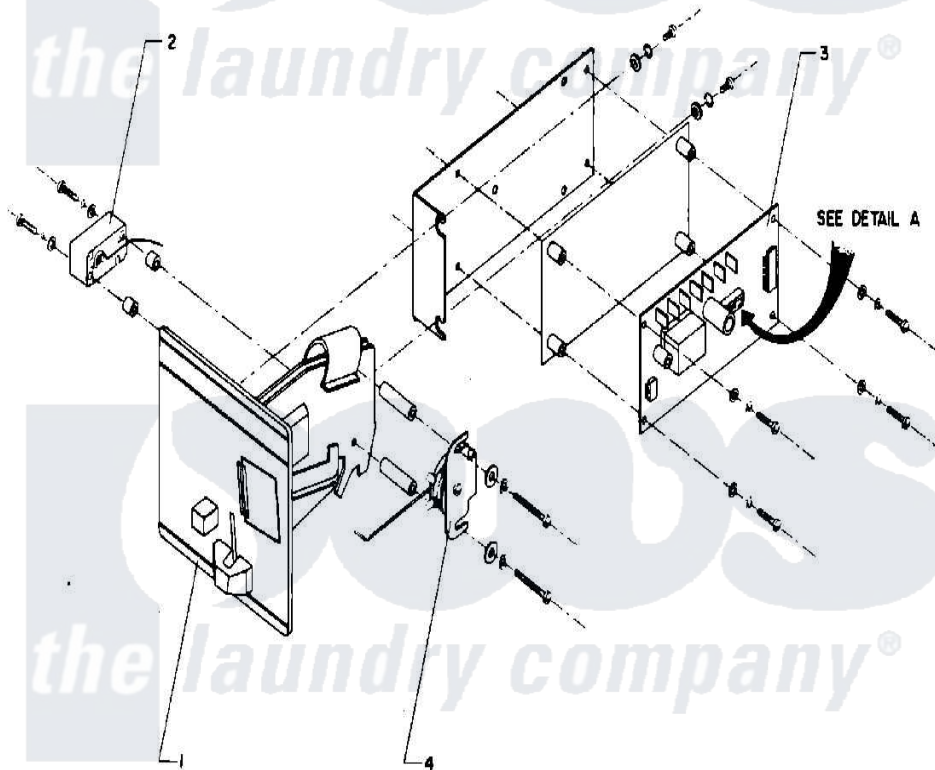

# Maytag AT35MC2 05 - COIN METER & COIN BOX

DETAIL A  
COIN COUNTER  
DIP SWITCHES

Maytag [Residential Maytag AT35MC2 Washer Parts](#) Parts Diagram 05 - COIN METER & COIN BOX  
Click on the part number to view part

Item	Original Part Number	Replaced By	Status	Part Description
001	24001615			COIN ACCEPTOR (US QUARTER)
"	24001754		Not Available	COIN METER (110V/50-60HZ) (US QUARTERS)
"	24001755		Not Available	COIN METER (110V/50-60HZ) (CANADIAN QUARTERS)
"	NLA		Not Available	COIN METER, HANKE (DIGITAL)
002	NLA		Not Available	COIN SWITCH
003	24001617		Not Available	ELECTRONIC COIN COUNTER W/HAR
004	24001618		Not Available	SOLENOID, COIN BLOCKING (120V)
"	<a href="#">24001756</a>			Solenoid, Coin Blocking