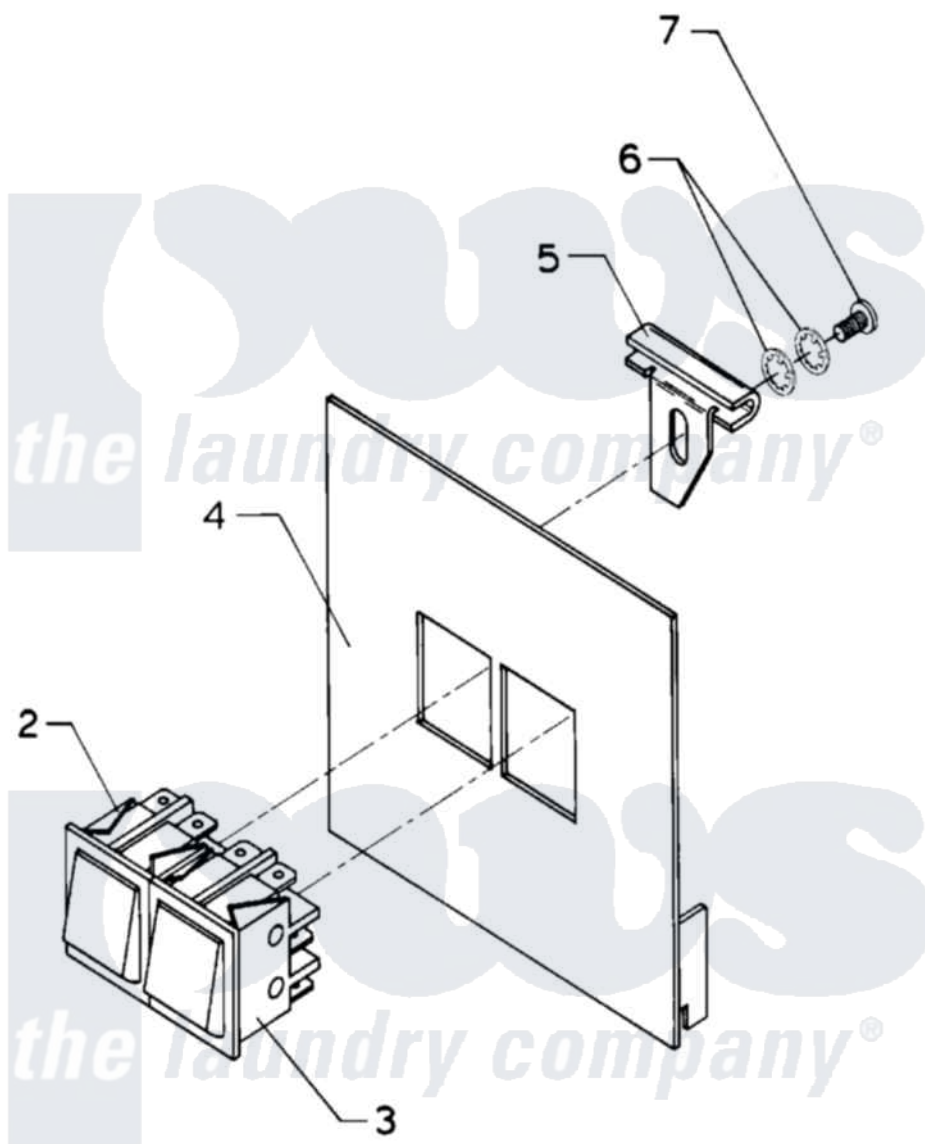

# Maytag AT35MC2 06 - MANUAL START CONTROL

Maytag [Residential Maytag AT35MC2 Washer Parts](#) Parts Diagram 06 - MANUAL START CONTROL  
Click on the part number to view part

Item	Original Part Number	Replaced By	Status	Part Description
NI	24001764		Not Available	KIT, START/STOP COMPLETE
002	<a href="#">24001251</a>			Switch
003	<a href="#">24001252</a>			Switch, Momentary
004	NLA		Not Available	COVER, PLATE (OPL)