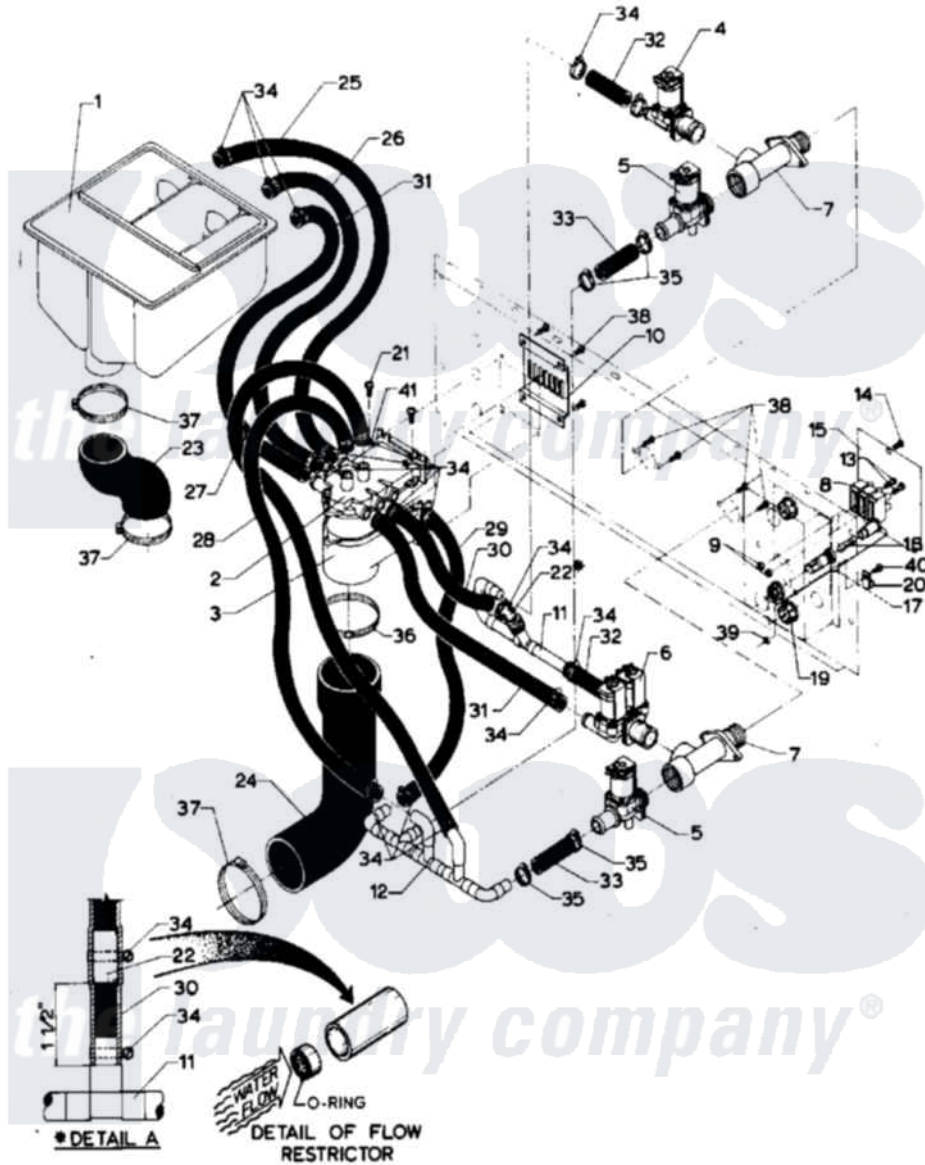

Maytag AT35MC2 07 - SOAP DISPENSER (AT35)

Maytag Residential Maytag AT35MC2 Washer Parts Parts Diagram 07 - SOAP DISPENSER (AT35)
 Click on the part number to view part

Item	Original Part Number	Replaced By	Status	Part Description
001	24001627		Not Available	DISPENSER, SUPPLY (COIN)
002	24001031			Breaker, Vac.
003	24001032			Breaker, Vac.
004	24001119			Valve
005	24001120			Valve-1 WAY
006	24001776			Valve, Water
007	24001448			Seal
"	W10124350		Not Available	NOT REQUIRED PART OR SEE NOTE
008	24001366		Not Available	BLOCK, INPUT & POWER (4 TERM)
"	24001629		Not Available	BLOCK, INPUT POWER (3 WIRE)
009	24001425			Nut, Fiberlock, Pltd
010	24001426			Cover, Vacuum Breaker
011	24001777		Not Available	MANIFOLD, SUPPLY
012	24001778		Not Available	MANIFOLD, FILL

013	24001430		Screw, S.s
014	24001301	67006964	Screw, Glide
015	24001429		Not Available
			COVER, JUNCTION BOX
NI	W10124350		Not Available
			NOT REQUIRED PART OR SEE NOTE
017	24001433		Holder, Fuse
018	24001225		Fuse, Control
019	24001436	8008P014-60	Grommet, Nylon
020	24001434		Not Available
			CONNECTOR, GROUND
021	24001432	W10068250	Screw
022	24001775		Not Available
			FLOW RESTRICTOR ASSY.
023	24001442		Hose, Soap Dispenser
024	24001552		Hose, Vacuum Breaker
025	24001780		Not Available
			HOSE
026	NLA		Not Available
			HOSE
027	24001767		Not Available
			HOSE
028	24001785		Not Available
			HOSE
029	24001770		Not Available
			HOSE
030	24001789		Not Available
			HOSE
031	24001791		Hose
032	24001773		Not Available
			HOSE
033	24001795		Hose
034	24001423	489503	Clamp
035	24001438	285655	Clamp, Hose
036	24001282		Not Available
			CLAMP, HOSE (No.48)
037	24001353	696392	Hose Clamp
038	24001414	4450038	Screw
039	24001342	74005230	Nut, Lock
040	24001432	W10068250	Screw
041	24001425		Nut, Fiberlock, Pltd