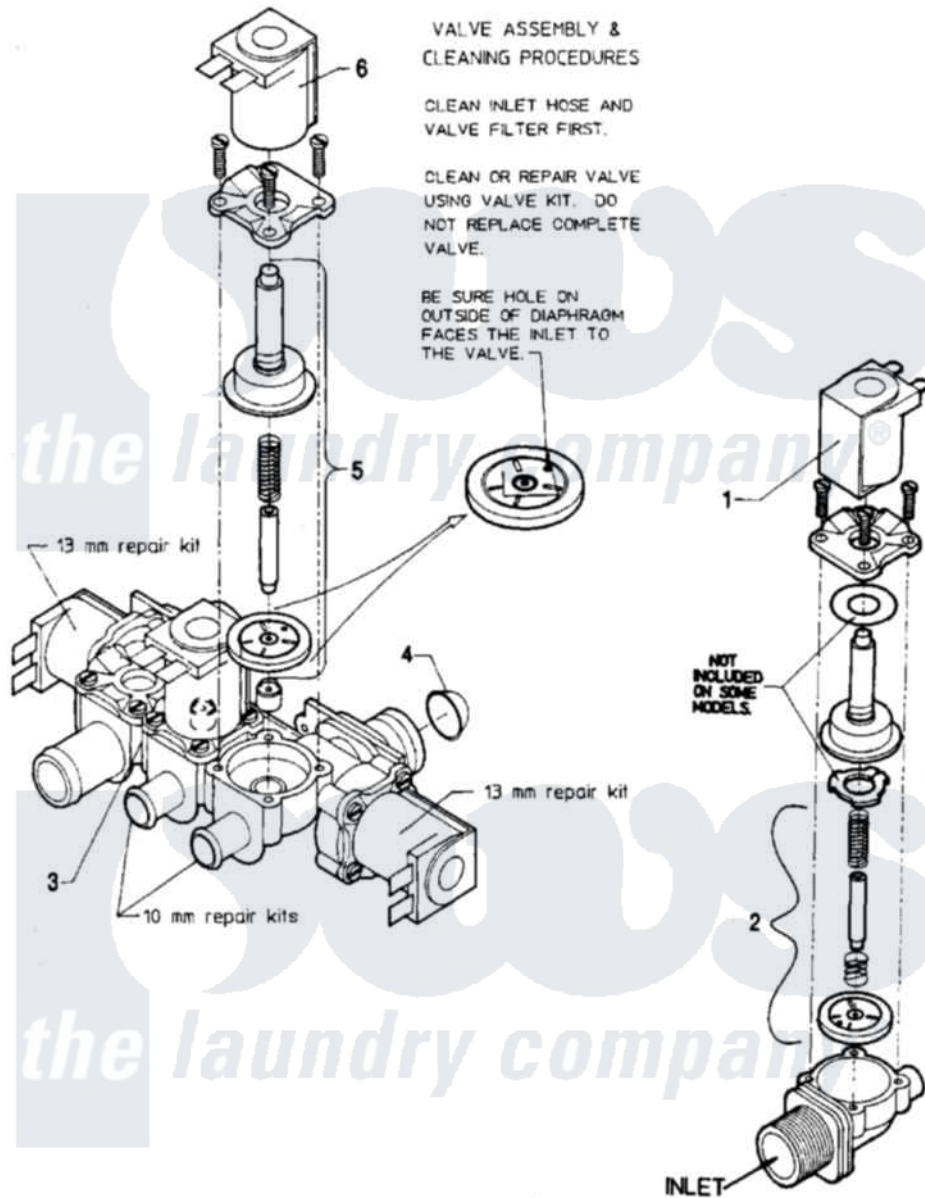

Maytag AT35MC2 08 - WATER VALVE

Maytag Residential Maytag AT35MC2 Washer Parts Parts Diagram 08 - WATER VALVE
 Click on the part number to view part

Item	Original Part Number	Replaced By	Status	Part Description
001	24001118			Valve
"	24001119			Valve
"	24001232			Coil, Water Valve
"	24001776			Valve, Water
002	24001120			Valve-1 WAY
"	24001121			Kit, Valve Repair
"	24001122			Kit, Valve Repair
"	24001448			Seal
"	24001549		Not Available	FILTER, MESH (11MM US THREAD)
"	24001634		Not Available	SCREEN, VALVE
003	24001226			Valve, Mixing
004	24001634		Not Available	SCREEN, VALVE
005	24001122			Kit, Valve Repair
"	24001231			Kit, Repair
006	24001232			Coil, Water Valve