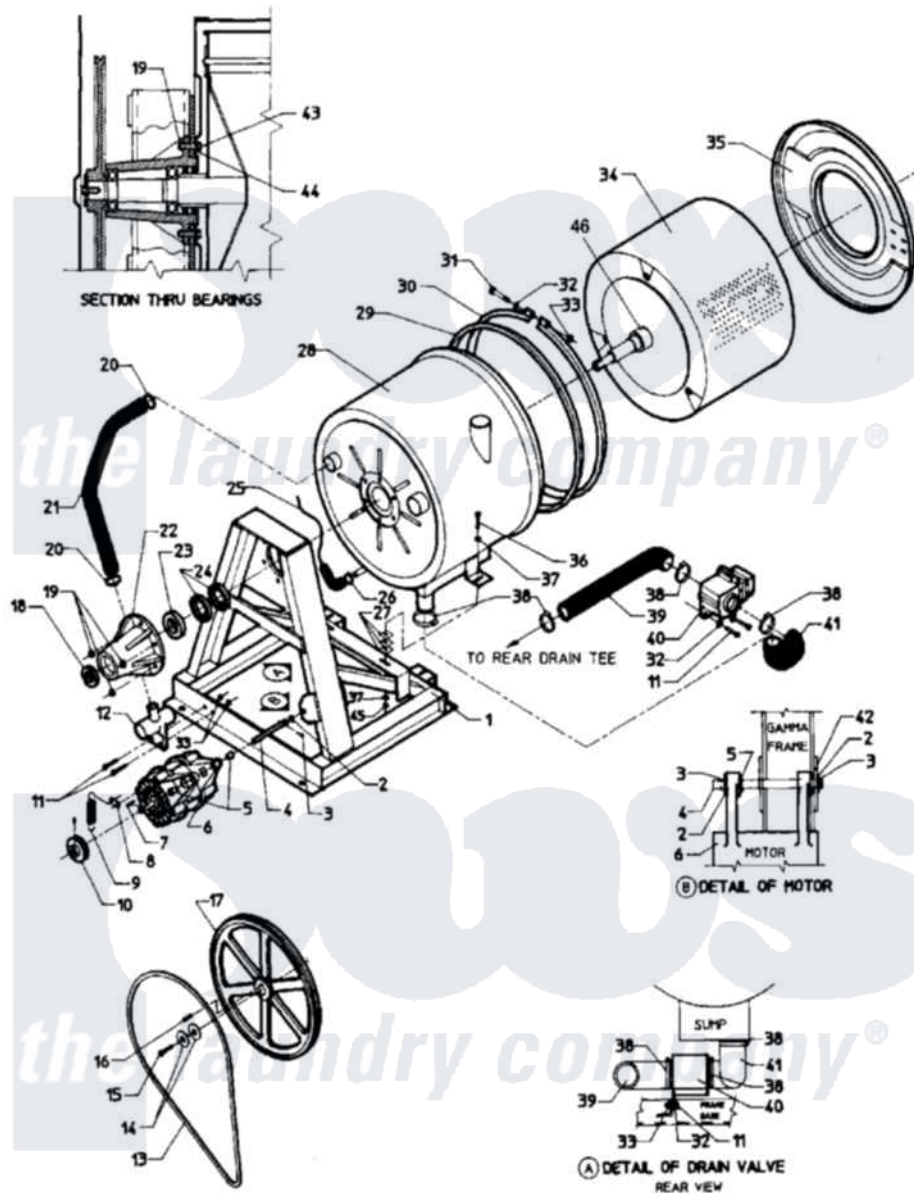

# Maytag AT35MC2 09 - MAIN EXPLODED VIEW-SUB ASSEMBLY

Maytag Residential Maytag AT35MC2 Washer Parts Parts Diagram 09 - MAIN EXPLODED VIEW-SUB ASSEMBLY  
 Click on the part number to view part

Item	Original Part Number	Replaced By	Status	Part Description
001	24001369		Not Available	KIT ASSY., FRAME (2 SPEED)
"	24001371		Not Available	KIT ASSY., FRAME (2 SPEED)
002	<a href="#">24001511</a>			Washer, Hardened
003	24001512		Not Available	PIN, COTTER PLTD. (1/8X1 1/2)
004	24001647		Not Available	ROD, MOTOR SUPPORT
"	24001802		Not Available	SUPPORT ROD, MOTOR
005	<a href="#">24001021</a>			Bushing, Motor
006	<a href="#">24001078</a>			Motor, 2SP
"	<a href="#">24001079</a>			Motor 2SP 1 Phase
"	<a href="#">24001082</a>			Motor, 2SP
"	<a href="#">24001083</a>			Motor, 2SP
007	24001648		Not Available	KEY (MOTOR 3/16" X 1 1/2")
008	24001651		Not Available	CLIP, MOTOR SPRING
009	24001650		Not Available	SPRING (BELT TENSION)