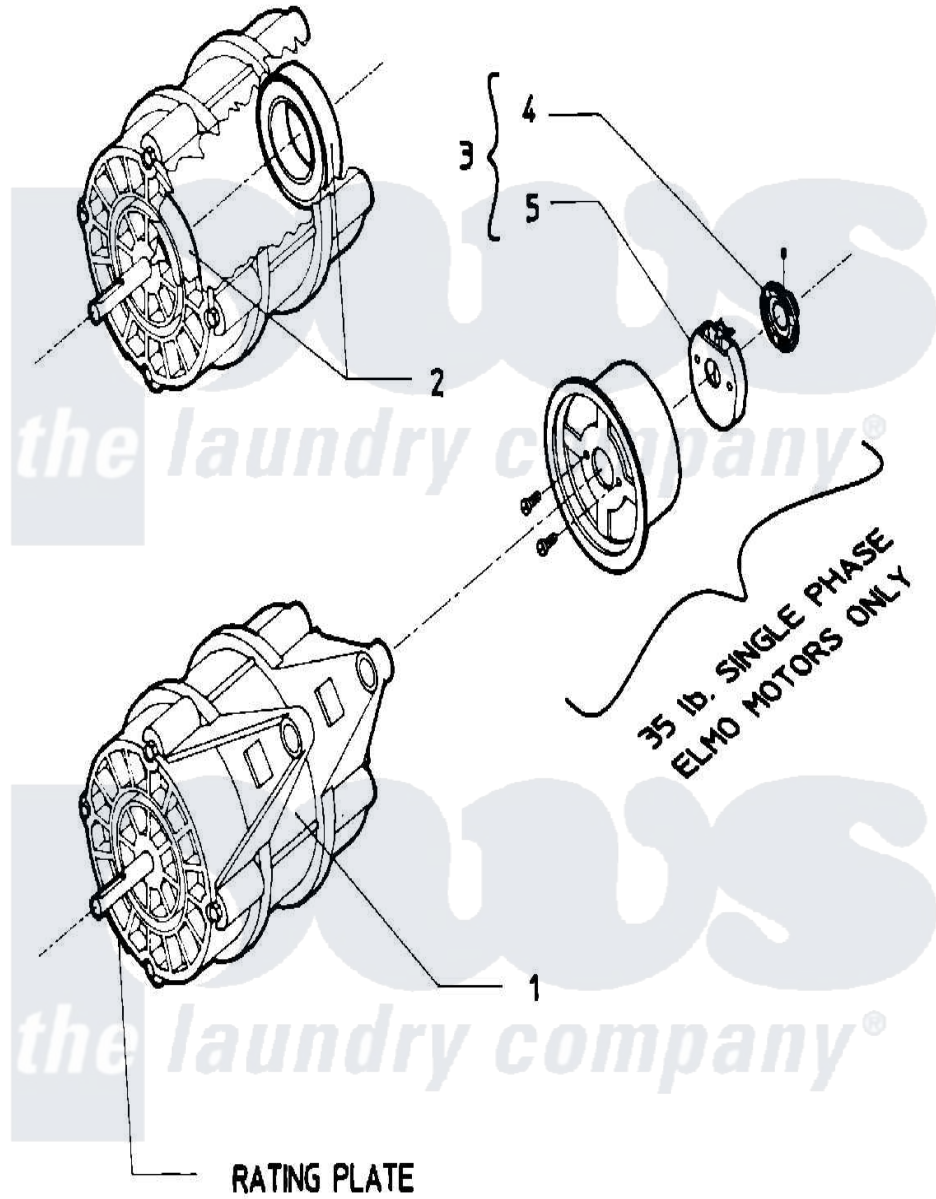

Maytag AT35MC2 10 - MOTOR

Maytag [Residential Maytag AT35MC2 Washer Parts](#) Parts Diagram 10 - MOTOR
 Click on the part number to view part

Item	Original Part Number	Replaced By	Status	Part Description
001	24001078			Motor, 2SP
"	24001079			Motor 2SP 1 Phase
"	24001082			Motor, 2SP
"	24001083			Motor, 2SP
002	24001017			Bearing, Motor
"	24001018			Bearing, 6204-2RS
003	23002317			Switch, Centrifugal