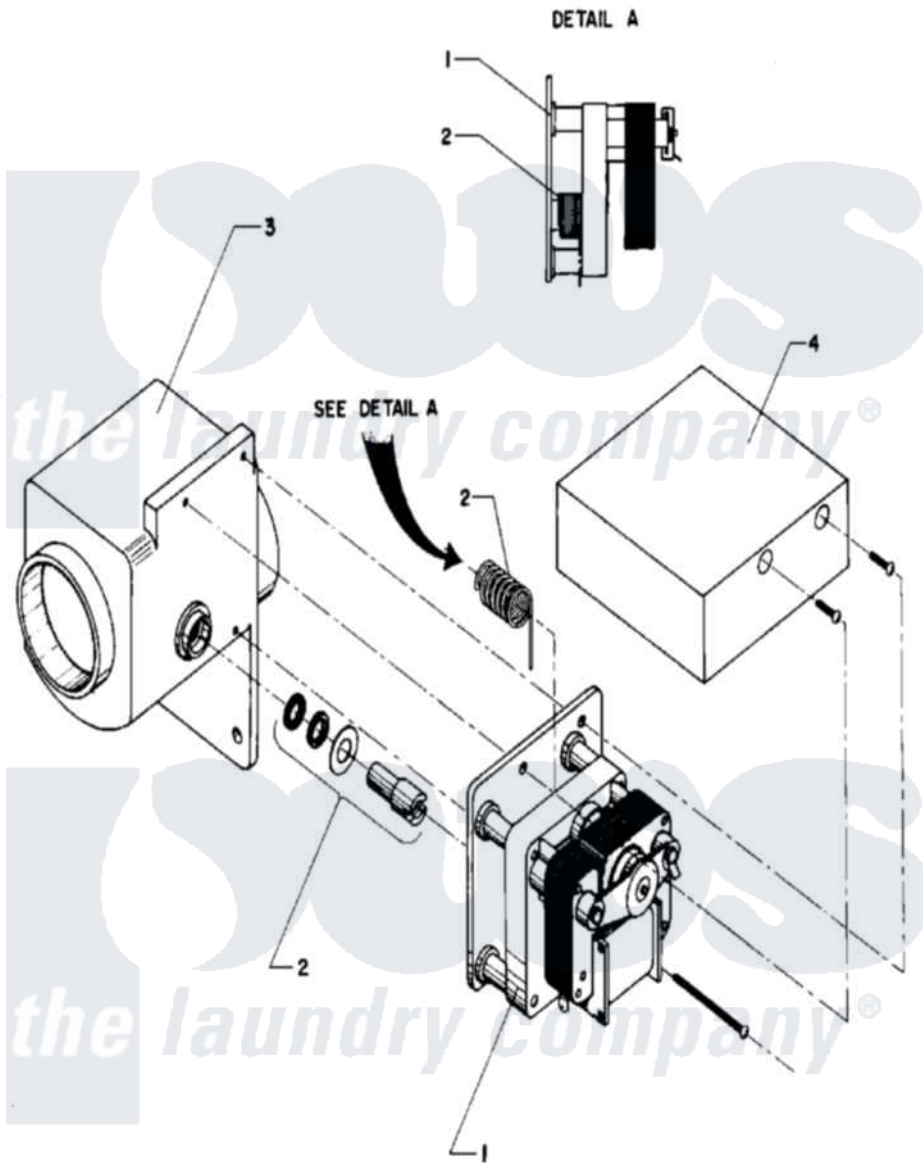

Maytag AT35MC2 11 - DRAIN VALVE

Maytag [Residential Maytag AT35MC2 Washer Parts](#) Parts Diagram 11 - DRAIN VALVE
 Click on the part number to view part

Item	Original Part Number	Replaced By	Status	Part Description
001	24001116			Valve, Drain
"	24001530			Valve, Motor Drain
002	24001528			Shaft, Drive And Seal Kit
003	24001570			Valve Body
004	24001815		Not Available	COVER, DRAIN