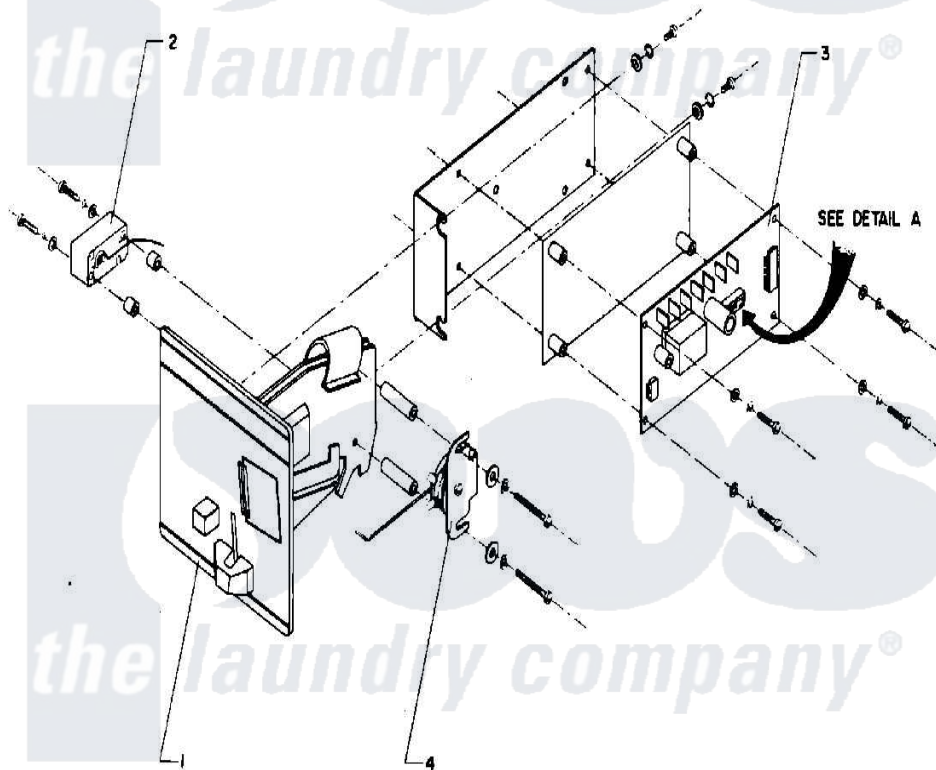

Maytag AT35MN1 05 - COIN METER & COIN BOX

DETAIL A
COIN COUNTER
DIP SWITCHES

Maytag [Residential Maytag AT35MN1 Washer Parts](#) Parts Diagram 05 - COIN METER & COIN BOX
Click on the part number to view part

Item	Original Part Number	Replaced By	Status	Part Description
001	24001615			COIN ACCEPTOR (US QUARTER)
"	24001754		Not Available	COIN METER (110V/50-60HZ) (US QUARTERS)
"	24001755		Not Available	COIN METER (110V/50-60HZ) (CANADIAN QUARTERS)
"	NLA		Not Available	COIN METER, HANKE (DIGITAL)
"	NLA		Not Available	COIN METER, HANKE (DIGITAL)
002	NLA		Not Available	SWITCH, COIN
003	24001617		Not Available	ELECTRONIC COIN COUNTER W/HAR
004	24001618		Not Available	SOLENOID, COIN BLOCKING (120V)
"	24001756			Solenoid, Coin Blocking
NI	24002035			Harness, Led