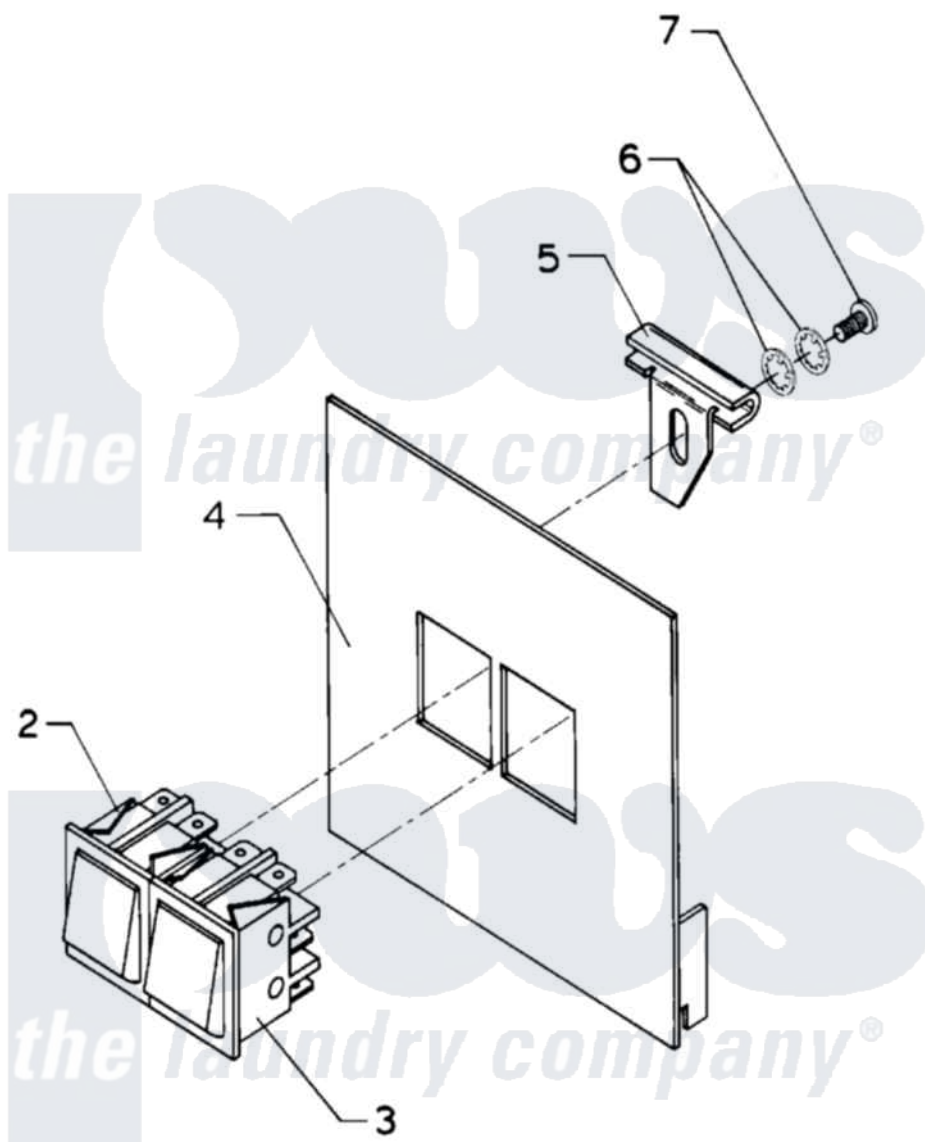

Maytag AT35MN1 06 - MANUAL START/STOP CONTROL

Maytag [Residential Maytag AT35MN1 Washer Parts](#) Parts Diagram 06 - MANUAL START/STOP CONTROL
Click on the part number to view part

Item	Original Part Number	Replaced By	Status	Part Description
NI	24001764		Not Available	KIT, START/STOP COMPLETE
002	24001251			Switch
003	24001252			Switch, Momentary
004	NLA		Not Available	COVER, PLATE (OPL)