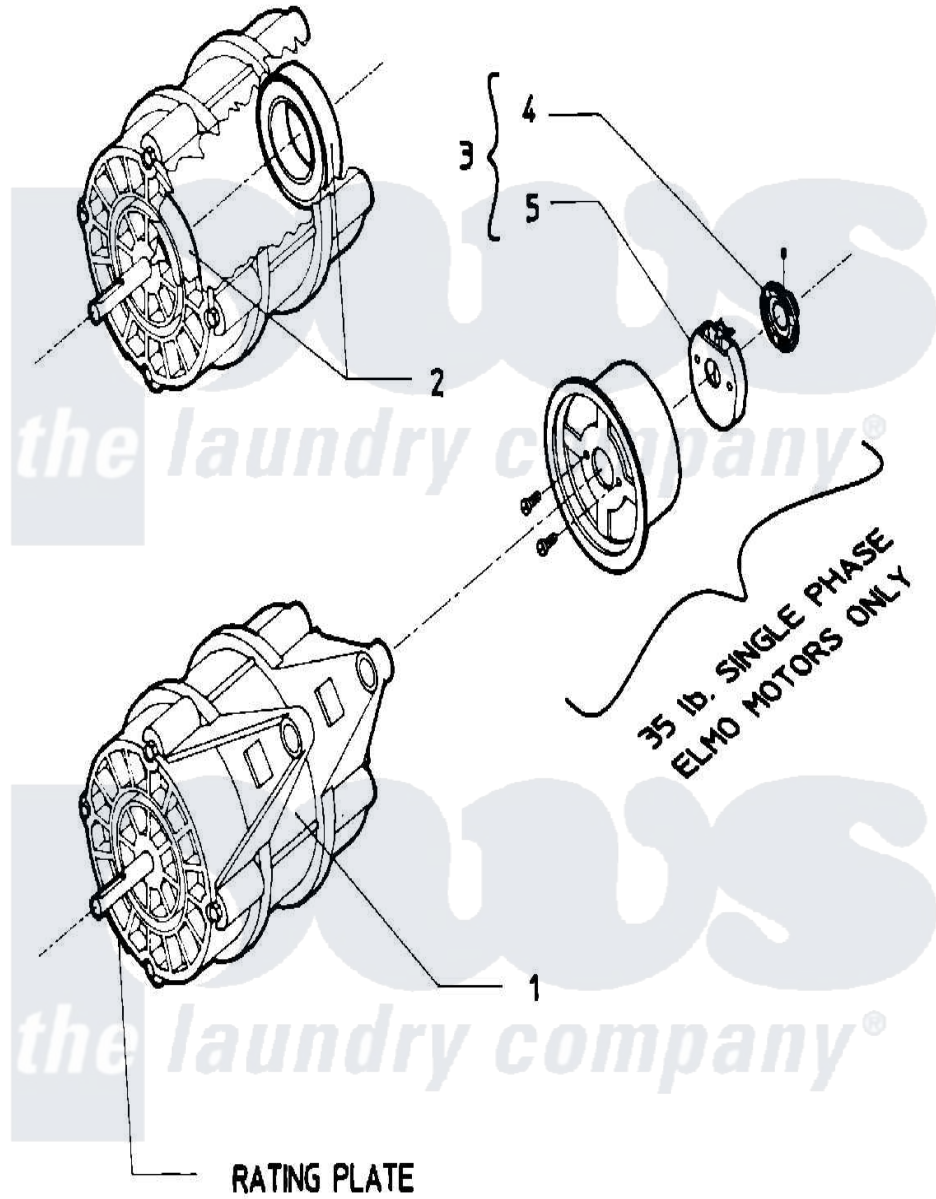

Maytag AT35MN1 09 - MOTOR

Maytag [Residential Maytag AT35MN1 Washer Parts](#) Parts Diagram 09 - MOTOR
 Click on the part number to view part

Item	Original Part Number	Replaced By	Status	Part Description
001	24001078			Motor, 2SP
"	24001079			Motor 2SP 1 Phase
"	24001082			Motor, 2SP
"	24001083			Motor, 2SP
002	24001017			Bearing, Motor
"	24001018			Bearing, 6204-2RS
003	23002317			Switch, Centrifugal