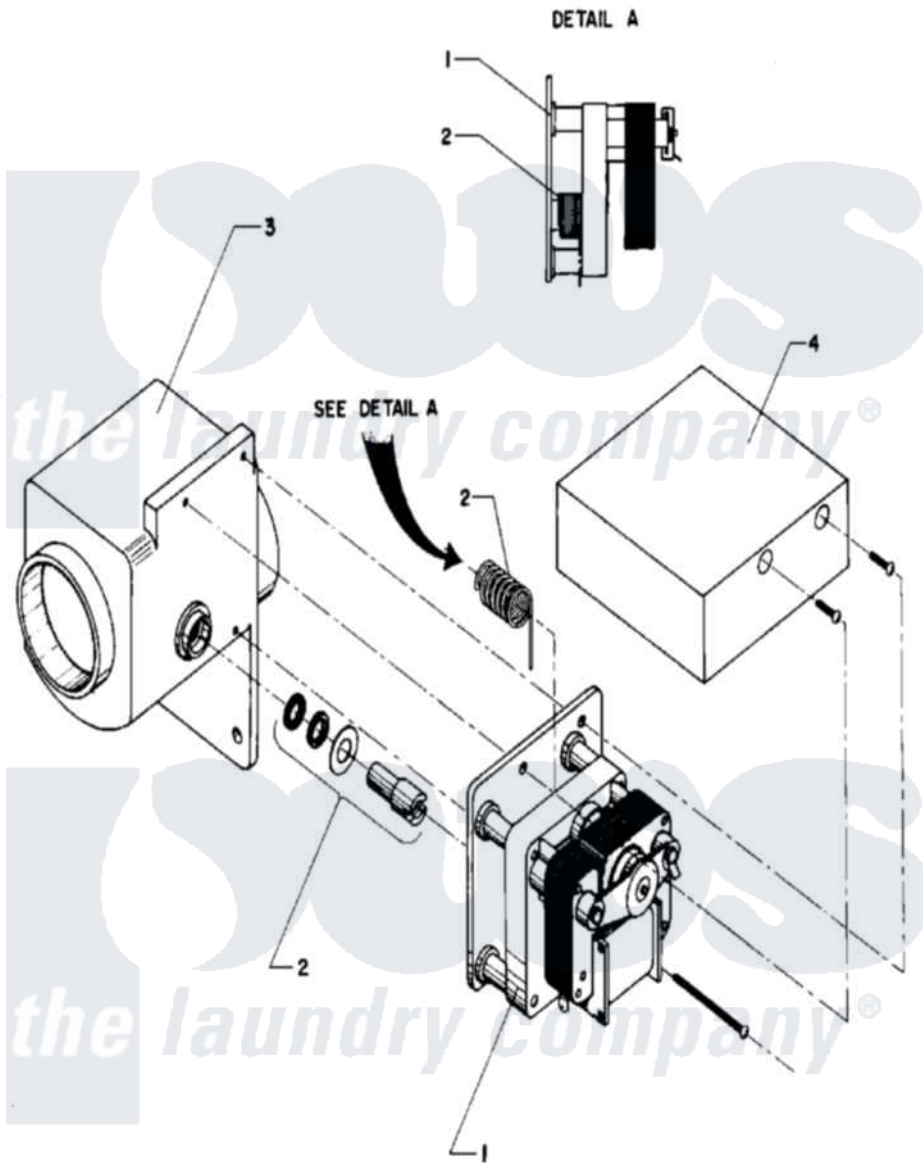

Maytag AT35MN1 10 - DRAIN VALVE

Maytag Residential Maytag AT35MN1 Washer Parts Parts Diagram 10 - DRAIN VALVE
 Click on the part number to view part

Item	Original Part Number	Replaced By	Status	Part Description
001	24001116			Valve, Drain
"	24001530			Valve, Motor Drain
002	24001528			Shaft, Drive And Seal Kit
003	24001570			Valve Body
004	24001815		Not Available	COVER, DRAIN