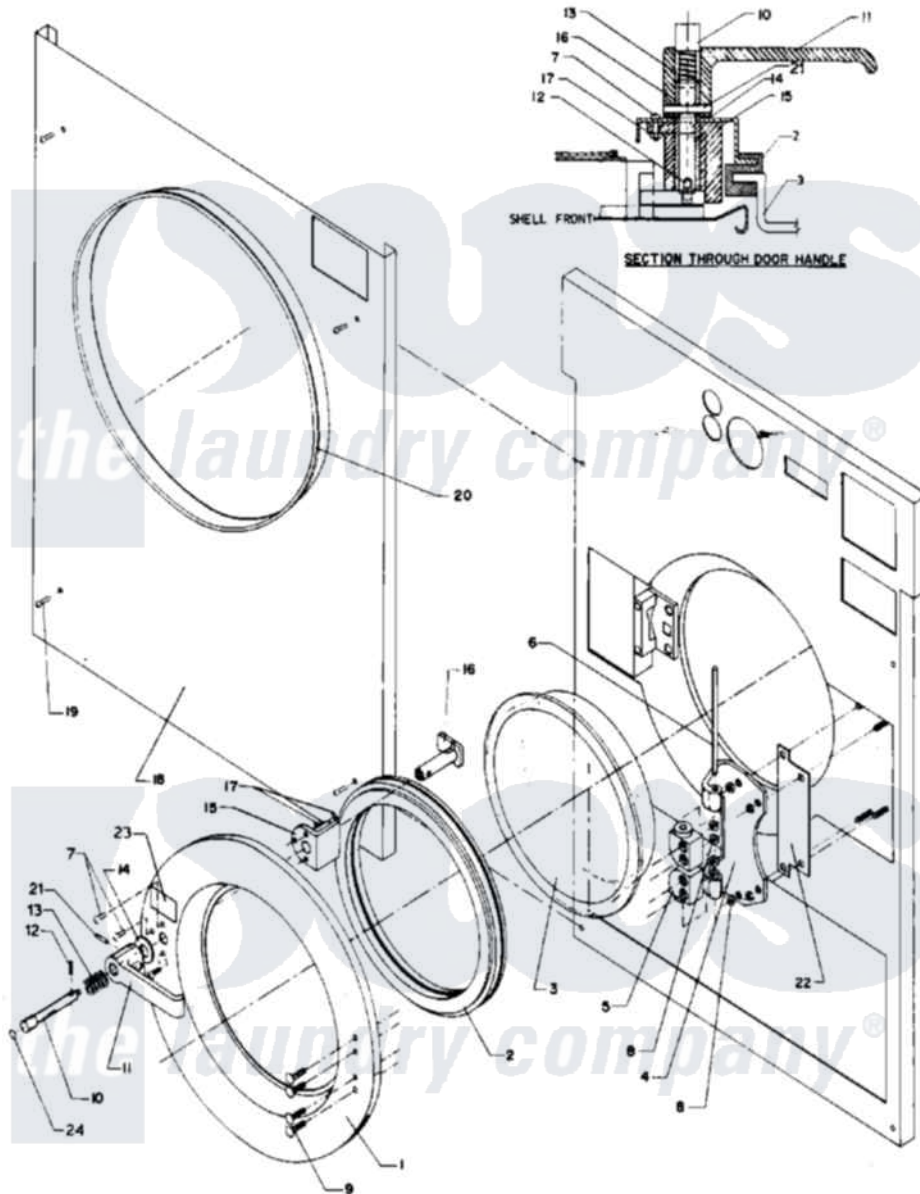

Maytag AT35MN2 02 - DOOR & RELATED PARTS

Maytag [Residential Maytag AT35MN2 Washer Parts](#) Parts Diagram 02 - DOOR & RELATED PARTS
 Click on the part number to view part

Item	Original Part Number	Replaced By	Status	Part Description
001	24001638			Door Assembly
"	24001716			Door Assembly Complete
"	24001719			Door
"	NLA		Not Available	DOOR
002	24001075			Gasket, Door
"	24001076		Not Available	GASKET, DOOR
003	24001098		Not Available	GLASS, DOOR
"	24001099		Not Available	GLASS, DOOR
004	24001333			Hinge, Door
005	24001334			Mount, Door
006	W10124350		Not Available	PART NUMBER NOT AVAILABLE
007	24001341	3400814		Screw
008	24001305			Nut, Fiberlock
009	24001467			Screw, S.s.
010	24001103			Rod, Push Button
011	24001336			Handle, Door

012	24001721		Pin, Spring
013	24001338		Spring, Door Lock
014	24001310	Y015627	Screw- Hex
015	24001340	Not Available	SPACER, DOOR HANDLE
016	24001343		Arm, Latch
017	24001133	Not Available	KIT, PNL, FRT COIN (STLS.)
"	24001342	74005230	Nut, Lock
018	24001140	Not Available	KIT, PNL, FRNT COIN (STLS.)
"	24001728	Not Available	OUTER PANEL KIT (COIN ALM)
"	24001734	24001139	Panel Kit-
"	NLA	Not Available	PANEL KIT, FRONT OPL
019	24001474	3400086	Screw, 10-32 X 3/8
020	24001722	Not Available	TRIM, OUTER FRONT PANEL
"	24001724		Gasket, Door
021	24001827	24001721	Pin, Spring
022	24001466		Shim, Hinge
023	24001462	Not Available	DECAL, PUSH BUTTON RED
024	24001407	Not Available	DECAL, RED DOT