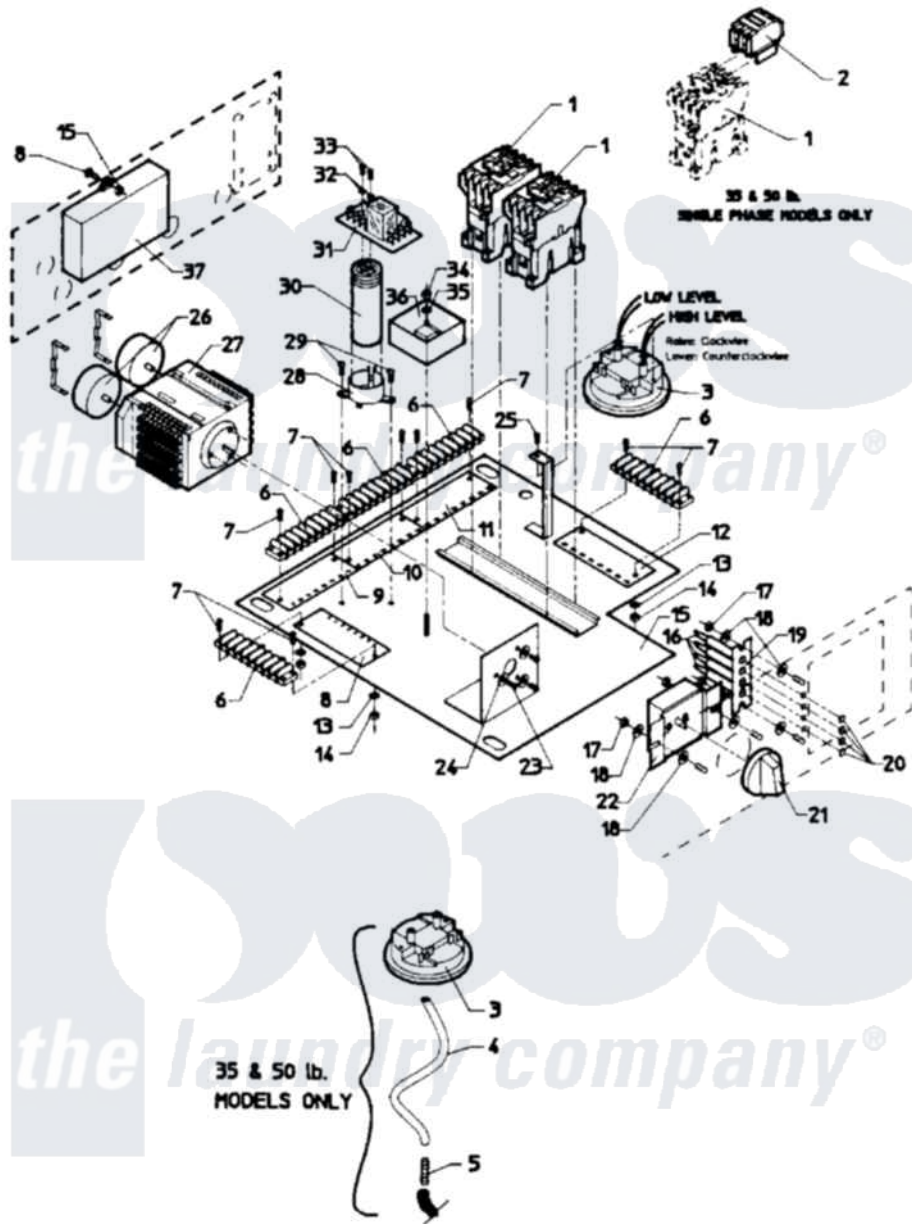

Maytag AT35MN2 04 - CONTROL MODULE

Maytag Residential Maytag AT35MN2 Washer Parts Parts Diagram 04 - CONTROL MODULE
 Click on the part number to view part

Item	Original Part Number	Replaced By	Status	Part Description
001	24001105	24002051		Contacto-
002	24001104		Not Available	CONTACTOR, AUX. ADDER
003	24001223		Not Available	SWITCH, DUAL LEVEL
004	24001747		Not Available	EXTENSION, AIR LINE
005	24001746		Not Available	COUPLER, HOSE (PRESS. SWITCH)
006	24001412		Not Available	STRIP, TERMINAL
007	24001414	4450038		Screw
008	NLA		Not Available	DECAL,INSUL. TERM STRIP (1-8)
009	NLA		Not Available	DECAL,INSUL. TERM STRIP (9-16)
010	NLA		Not Available	DECAL,INSUL. TERM STRIP (17-24)
011	NLA		Not Available	DECAL,INSUL. TERM STRIP (25-32)
012	24001030		Not Available	DECAL,INSUL. TERM STIRP (33-40)
013	24001415			Washer, S.s.

014	24001407		Not Available	DECAL, RED DOT
015	W10124350		Not Available	PART NUMBER NOT AVAILBLE
016	24001209		Not Available	LIGHT, NEON (1/3W, 125VAC)
017	24001342	74005230		Nut, Lock
018	24001576			Washer, Flat
019	W10124350		Not Available	NOT REQUIRED PART OR SEE NOTE
020	24001210	215564		Lens, Indicator Light
021	24001204		Not Available	KNOB
022	24001207			Switch, Cycle Select
023	24001357			Screw, Stainless Steel
024	24001358			Washer, Flat
025	24001411	313806		Screw
026	24001577			Motor, Timer
027	24001178			Kit, Timer Cycle
028	W10124350		Not Available	NOT REQUIRED PART OR SEE NOTE
029	24001578	3196170		Screw
030	24001247			Capacitor, Door Lock
031	24001248		Not Available	PC BOARD, DOOR UNLOCK (110V)
032	24001579			Washer, S.s.
033	24001580			Screw, S.s.
034	24001419	W10139757		Nut
035	24001295			Lockwasher, S.s.
036	24001176			Kit, Timer Delay
037	24001743			Switch, Motor