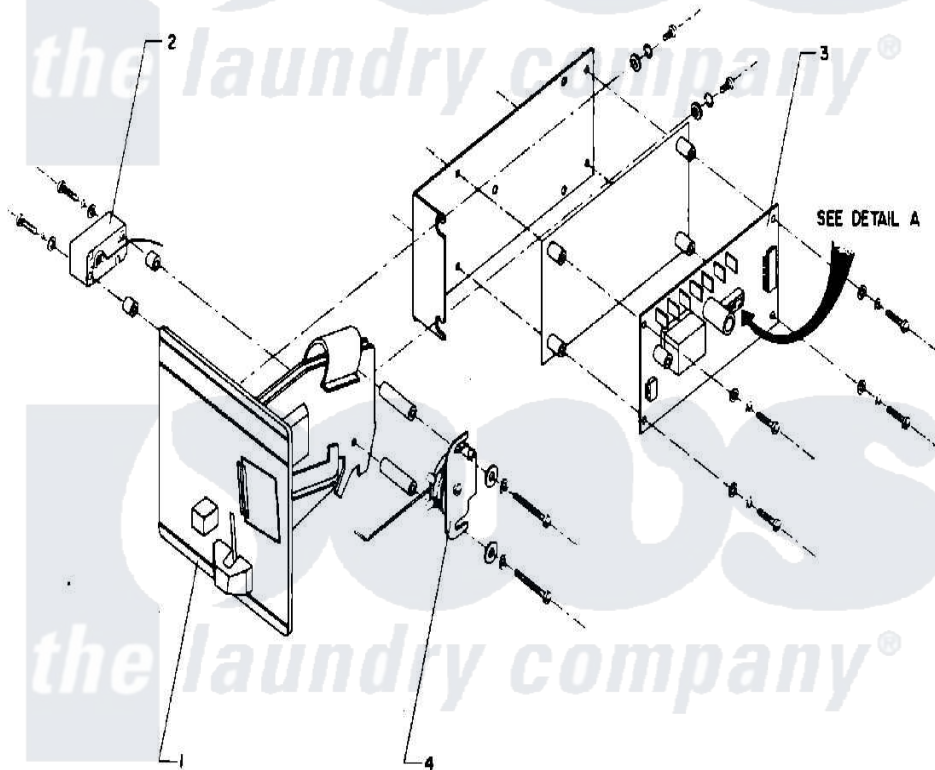

# Maytag AT35MN2 05 - COIN METER & COIN BOX

DETAIL A  
COIN COUNTER  
DIP SWITCHES

Maytag [Residential Maytag AT35MN2 Washer Parts](#) Parts Diagram 05 - COIN METER & COIN BOX  
Click on the part number to view part

Item	Original Part Number	Replaced By	Status	Part Description
001	24001615			COIN ACCEPTOR (US QUARTER)
"	24001754		Not Available	COIN METER (110V/50-60HZ) (US QUARTERS)
"	24001755		Not Available	COIN METER (110V/50-60HZ) (CANADIAN QUARTERS)
"	NLA		Not Available	COIN METER, HANKE (DIGITAL)
002	NLA		Not Available	COIN SWITCH
003	24001617		Not Available	ELECTRONIC COIN COUNTER W/HAR
004	24001618		Not Available	SOLENOID, COIN BLOCKING (120V)
"	<a href="#">24001756</a>			Solenoid, Coin Blocking