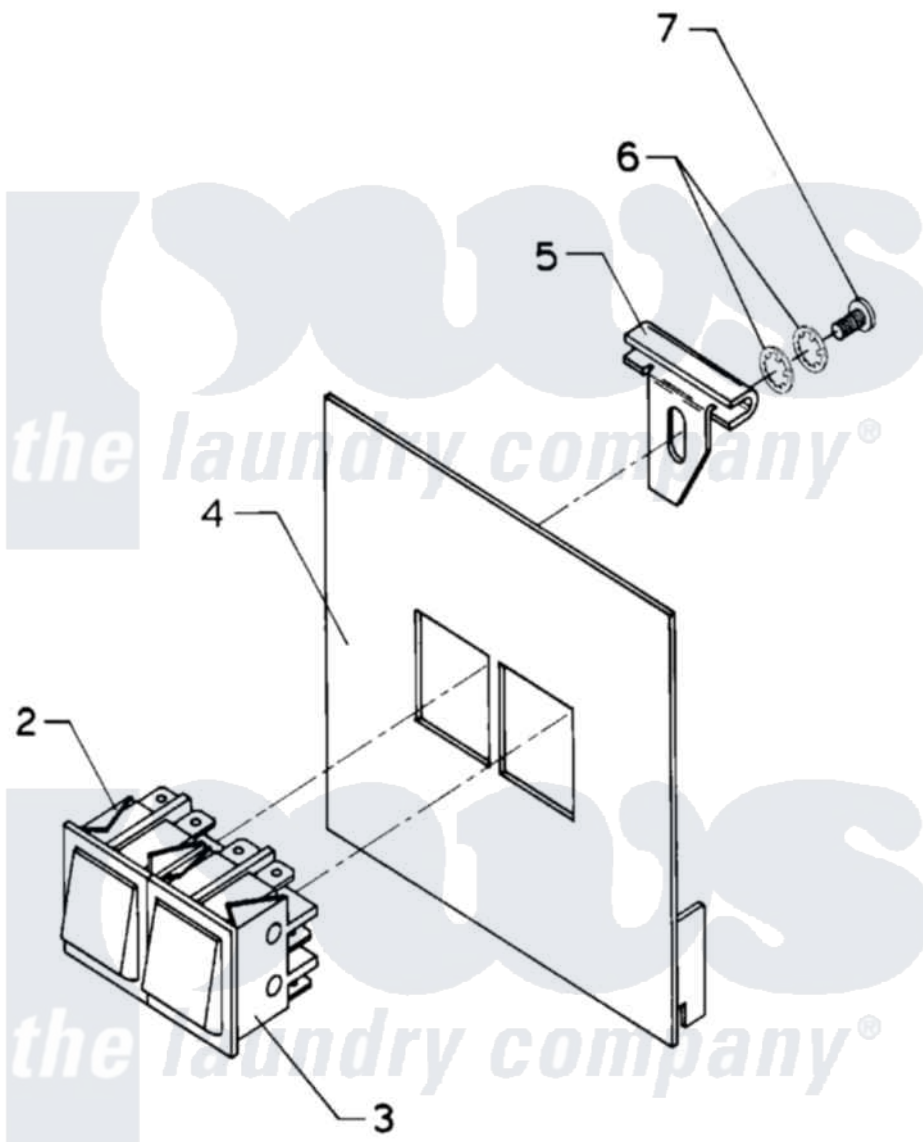

# Maytag AT35MN2 06 - MANUAL START CONTROL

Maytag [Residential Maytag AT35MN2 Washer Parts](#) Parts Diagram 06 - MANUAL START CONTROL  
 Click on the part number to view part

Item	Original Part Number	Replaced By	Status	Part Description
NI	24001764		Not Available	KIT, START/STOP COMPLETE
002	<a href="#">24001251</a>			Switch
003	<a href="#">24001252</a>			Switch, Momentary
004	NLA		Not Available	COVER, PLATE (OPL)