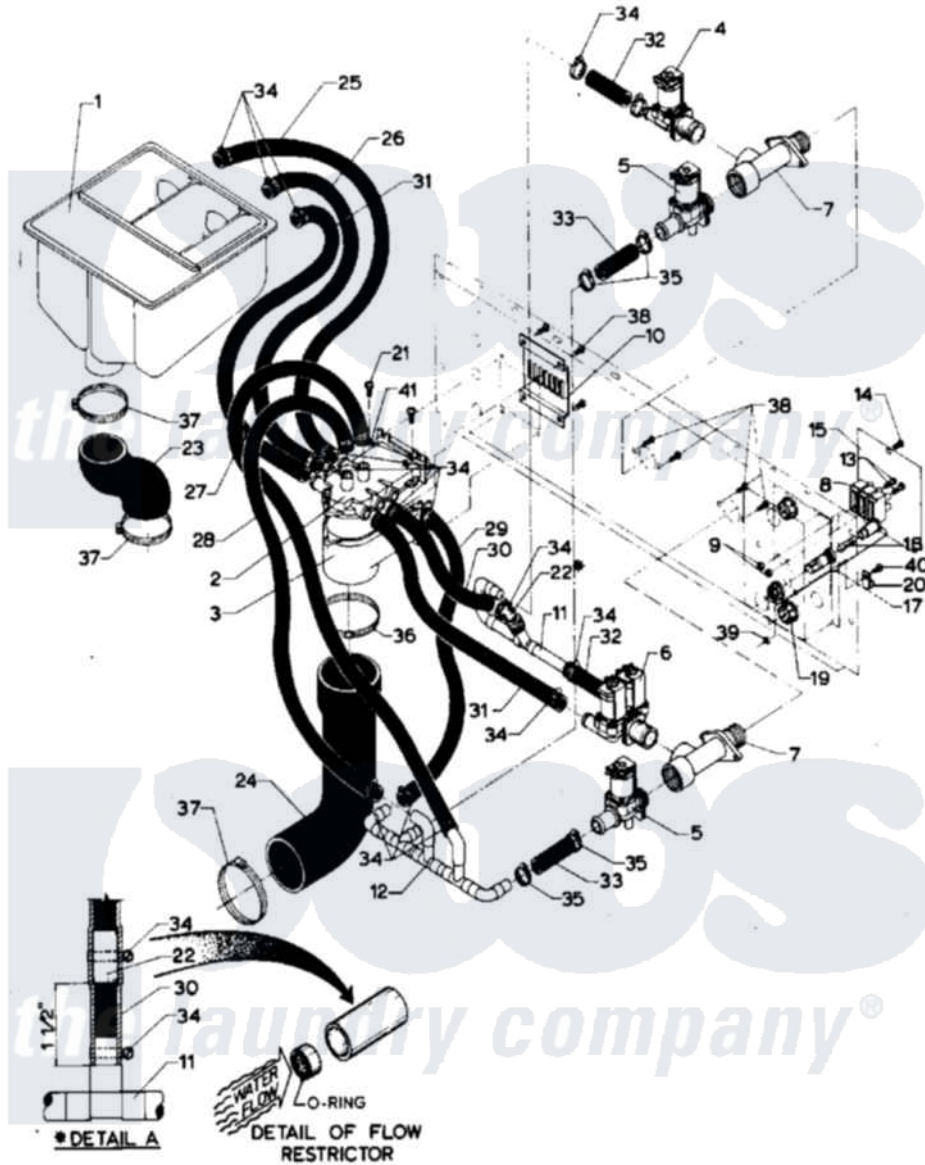

Maytag AT35MN2 07 - SOAP DISPENSER (AT35)

Maytag Residential Maytag AT35MN2 Washer Parts Parts Diagram 07 - SOAP DISPENSER (AT35)
 Click on the part number to view part

Item	Original Part Number	Replaced By	Status	Part Description
001	24001627		Not Available	DISPENSER, SUPPLY (COIN)
002	24001031			Breaker, Vac.
003	24001032			Breaker, Vac.
004	24001119			Valve
005	24001120			Valve-1 WAY
006	24001776			Valve, Water
007	24001448			Seal
"	W10124350		Not Available	NOT REQUIRED PART OR SEE NOTE
008	24001366		Not Available	BLOCK, INPUT & POWER (4 TERM)
"	24001629		Not Available	BLOCK, INPUT POWER (3 WIRE)
009	24001425			Nut, Fiberlock, Pltd
010	24001426			Cover, Vacuum Breaker
011	24001777		Not Available	MANIFOLD, SUPPLY
012	24001778		Not Available	MANIFOLD, FILL

013	24001430		Screw, S.s
014	24001301	67006964	Screw, Glide
015	24001429		Not Available COVER, JUNCTION BOX
NI	W10124350		Not Available NOT REQUIRED PART OR SEE NOTE
017	24001433		Holder, Fuse
018	24001225		Fuse, Control
019	24001436	8008P014-60	Grommet, Nylon
020	24001434		Not Available CONNECTOR, GROUND
021	24001432	W10068250	Screw
022	24001775		Not Available FLOW RESTRICTOR ASSY.
023	24001442		Hose, Soap Dispenser
024	24001552		Hose, Vacuum Breaker
025	24001780		Not Available HOSE
026	NLA		Not Available HOSE
027	24001767		Not Available HOSE
028	24001785		Not Available HOSE
029	24001770		Not Available HOSE
030	24001789		Not Available HOSE
031	24001791		Hose
032	24001773		Not Available HOSE
033	24001795		Hose
034	24001423	489503	Clamp
035	24001438	285655	Clamp, Hose
036	24001282		Not Available CLAMP, HOSE (No.48)
037	24001353	696392	Hose Clamp
038	24001414	4450038	Screw
039	24001342	74005230	Nut, Lock
040	24001432	W10068250	Screw
041	24001425		Nut, Fiberlock, Pltd