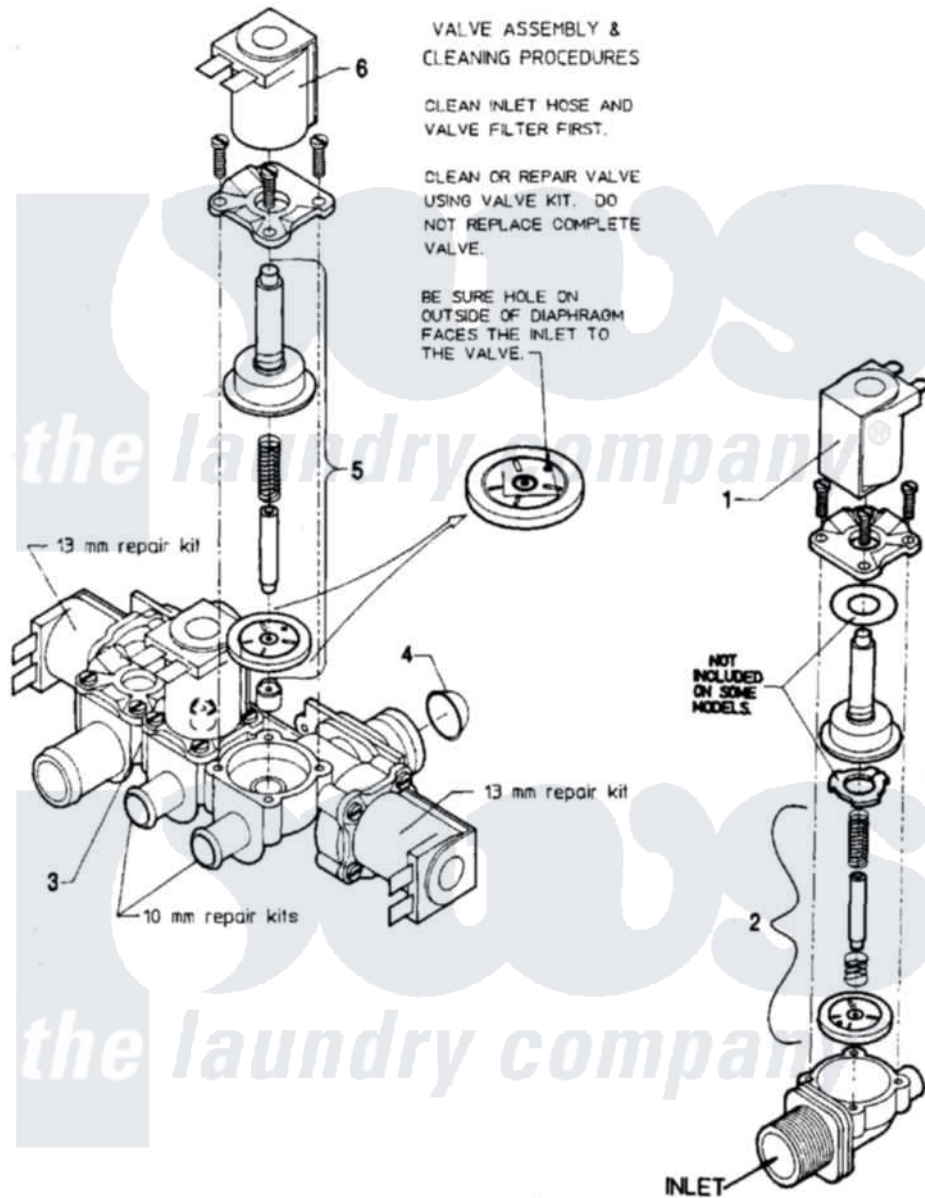

Maytag AT35MN2 08 - WATER VALVE

Maytag Residential Maytag AT35MN2 Washer Parts Parts Diagram 08 - WATER VALVE
 Click on the part number to view part

Item	Original Part Number	Replaced By	Status	Part Description
001	24001118			Valve
"	24001119			Valve
"	24001232			Coil, Water Valve
"	24001776			Valve, Water
002	24001120			Valve-1 WAY
"	24001121			Kit, Valve Repair
"	24001122			Kit, Valve Repair
"	24001448			Seal
"	24001549		Not Available	FILTER, MESH (11MM US THREAD)
"	24001634		Not Available	SCREEN, VALVE
003	24001226			Valve, Mixing
004	24001634		Not Available	SCREEN, VALVE
005	24001122			Kit, Valve Repair
"	24001231			Kit, Repair
006	24001232			Coil, Water Valve