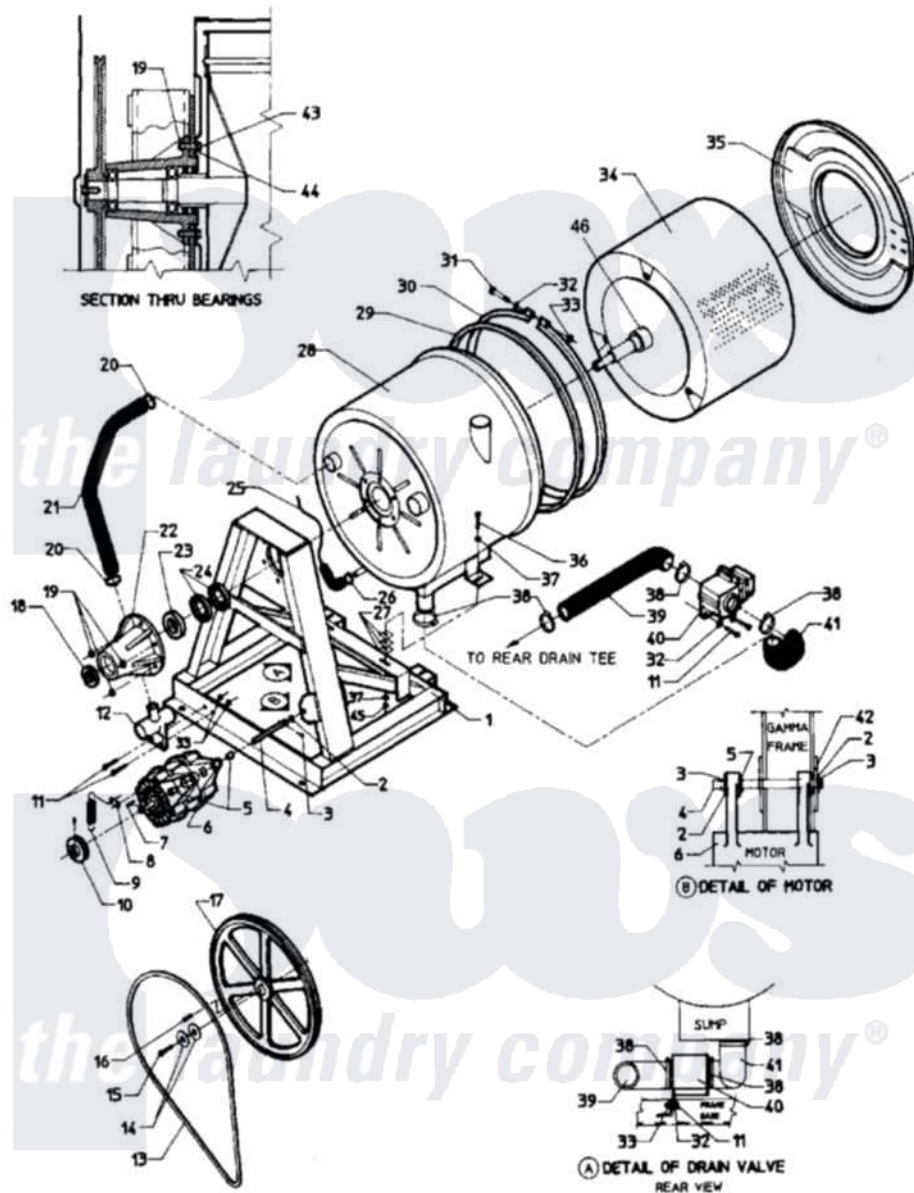

# Maytag AT35MN2 09 - MAIN EXPLODED VIEW-SUB ASSEMBLY

Maytag Residential Maytag AT35MN2 Washer Parts Parts Diagram 09 - MAIN EXPLODED VIEW-SUB ASSEMBLY  
 Click on the part number to view part

Item	Original Part Number	Replaced By	Status	Part Description
001	24001369		Not Available	KIT ASSY., FRAME (2 SPEED)
"	24001371		Not Available	KIT ASSY., FRAME (2 SPEED)
002	<a href="#">24001511</a>			Washer, Hardened
003	24001512		Not Available	PIN, COTTER PLTD. (1/8X1 1/2)
004	24001647		Not Available	ROD, MOTOR SUPPORT
"	24001802		Not Available	SUPPORT ROD, MOTOR
005	<a href="#">24001021</a>			Bushing, Motor
006	<a href="#">24001078</a>			Motor, 2SP
"	<a href="#">24001079</a>			Motor 2SP 1 Phase
"	<a href="#">24001082</a>			Motor, 2SP
"	<a href="#">24001083</a>			Motor, 2SP
007	24001648		Not Available	KEY (MOTOR 3/16" X 1 1/2")
008	24001651		Not Available	CLIP, MOTOR SPRING
009	24001650		Not Available	SPRING (BELT TENSION)