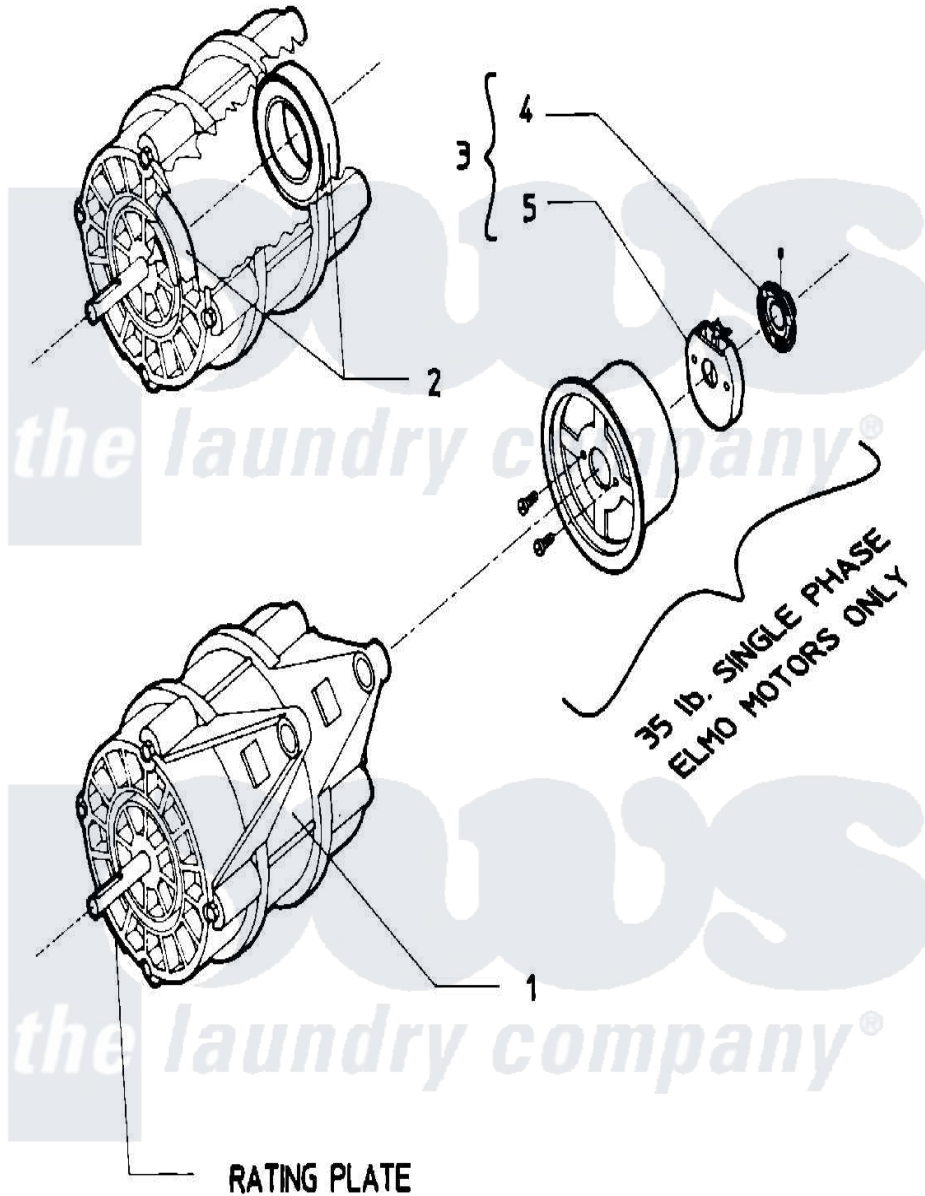

Maytag AT35MN2 10 - MOTOR

Maytag [Residential Maytag AT35MN2 Washer Parts](#) Parts Diagram 10 - MOTOR
 Click on the part number to view part

Item	Original Part Number	Replaced By	Status	Part Description
001	24001078			Motor, 2SP
"	24001079			Motor 2SP 1 Phase
"	24001082			Motor, 2SP
"	24001083			Motor, 2SP
002	24001017			Bearing, Motor
"	24001018			Bearing, 6204-2RS
003	23002317			Switch, Centrifugal