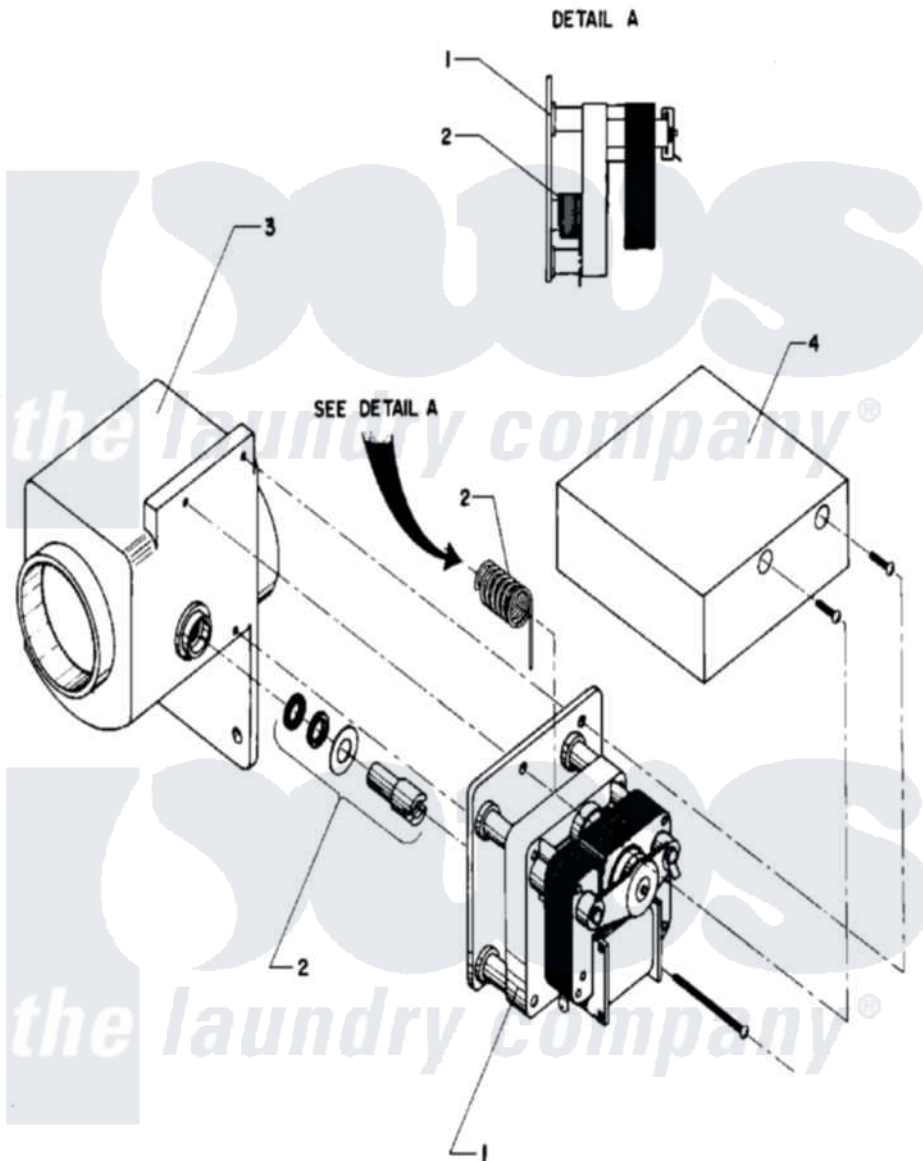

# Maytag AT35MN2 11 - DRAIN VALVE

Maytag [Residential Maytag AT35MN2 Washer Parts](#) Parts Diagram 11 - DRAIN VALVE  
 Click on the part number to view part

Item	Original Part Number	Replaced By	Status	Part Description
001	<a href="#">24001116</a>			Valve, Drain
"	<a href="#">24001530</a>			Valve, Motor Drain
002	<a href="#">24001528</a>			Shaft, Drive And Seal Kit
003	<a href="#">24001570</a>			Valve Body
004	24001815		Not Available	COVER, DRAIN