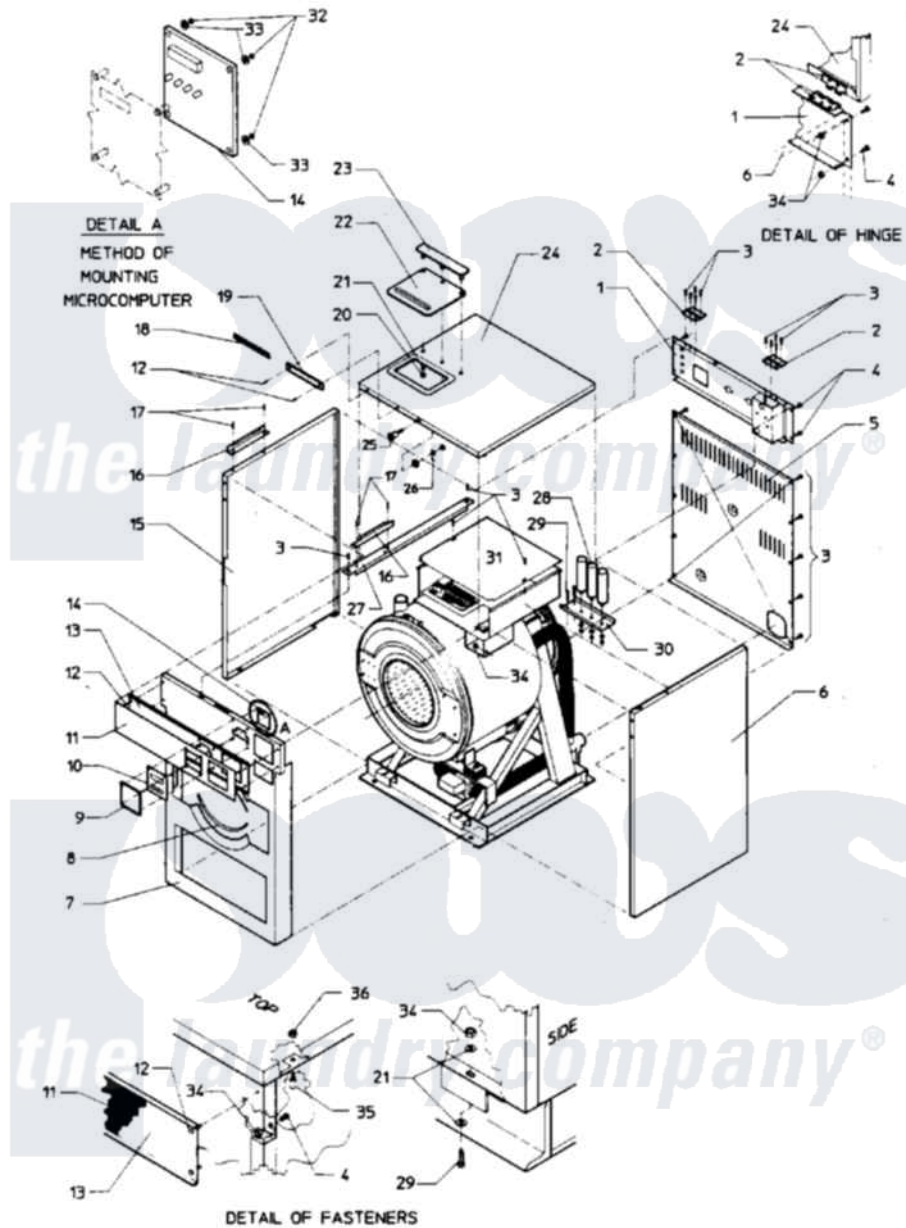

Maytag AT35PC2 01 - MAIN EXPLODED VIEW - COMPUTER MODELS

Maytag Residential Maytag AT35PC2 Washer Parts Parts Diagram 01 - MAIN EXPLODED VIEW - COMPUTER MODELS

[Click on the part number to view part](#)

Item	Original Part Number	Replaced By	Status	Part Description
001	24001170		Not Available	PANEL KIT, VALVE
002	24001676		Not Available	HINGE, TOP COVER (NOTE: 18003069 AFTER SERIAL
"	Y24001300			Hinge
003	24001301	67006964		Screw, Glide
004	24001323			Screw
005	24001403		Not Available	KIT, PANEL (REAR)
006	24001159		Not Available	PANEL KIT, SIDE (RT.) ³⁵ (AS VIEWED FROM FRONT)
007	24001702		Not Available	PANEL, FRONT (INR)
008	24001550	24001532		Trim- Pane
009	NLA		Not Available	TRIM, KEYPAD (CPTR GREY)
010	24001112			Switch, Membrane
"	24001114		Not Available	SWITCH, MEMBRANE (PC)
011	NLA		Not Available	DECAL
012	24001533			Rivet, Pop S.s.

013	24001687		Panel, Control
014	24001010		Board, Coin Computer
"	24001709		Board, Computer
015	24001157	Not Available	PANEL KIT, SIDE (LT.)35
016	24001539	Not Available	BRACKET, SOAP DISPENSER
017	24001540	Not Available	RIVET, BLIND S.S. (1/8 X 5/16)
018	NLA	Not Available	DECAL (MAYTAG)
019	24001671	Not Available	NAMEPLATE
020	24001510	W1013975Z	Nut
021	24001295		Lockwasher, S.s.
022	24001219	Not Available	COVER, SOAP DISPENSER
023	24001542		Clamp, Soap Dispenser
024	NLA	Not Available	COVER KIT, TOP
025	24001220		Lock, Top Cover
026	24001221		Latch, Top Cover
027	24001690	Not Available	BRACE, TOP
028	24001237		Capacitor
"	24001238		Capacitor
"	24001239		Capacitor
"	24001240		Capacitor
"	24001241		Capacitor W/Res.
"	24001242		Capacitor
029	24001303		Screw
030	24001674	Not Available	BRACKET, CAPACITOR
031	24001545	Not Available	COVER, ELECTRICAL MODULE
032	24001417	7103P070-60	Nut, Top Pilot
033	24001415		Washer, S.s.
034	24001305		Nut, Fiberlock
035	24001546	Not Available	STUD, S.S. (6/32" X 1/4")
036	24001425		Nut, Fiberlock, Pltd
"	24001675	Not Available	RESISTOR (12K OHMS 5 WATT) (W/CENTURY OR ELMO MOTORS)