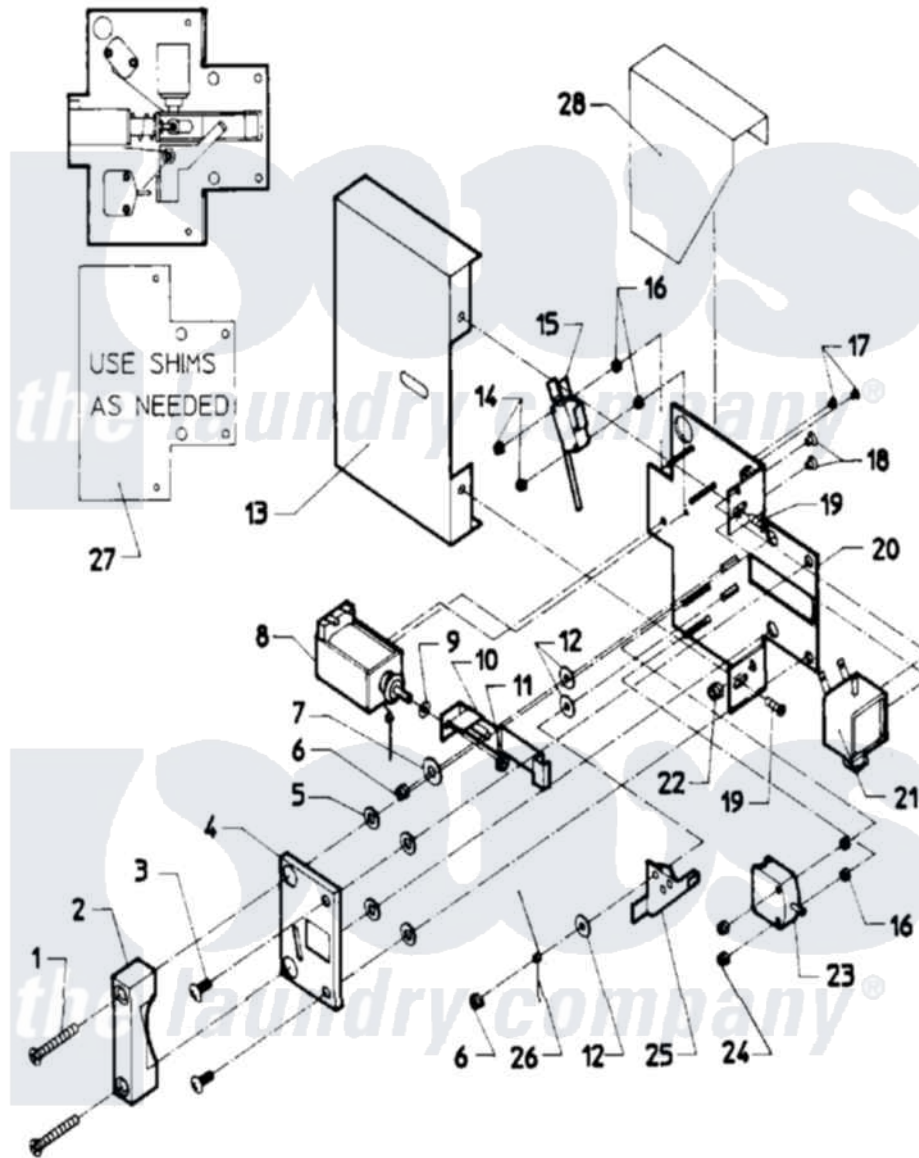

Maytag AT35PC2 03 - DOOR SAFETY INTERLOCK - COIN MODELS

Maytag Residential Maytag AT35PC2 Washer Parts Parts Diagram 03 - DOOR SAFETY INTERLOCK - COIN MODELS
 Click on the part number to view part

Item	Original Part Number	Replaced By	Status	Part Description
001	24001640			Door Lock Complete
"	24001641			Door Lock Complete
002	24001483		Not Available	CATCH, DOOR LOCK
003	NLA		Not Available	SCREW, S.S. (1/4"-20 X 5/8")
004	24001484		Not Available	COVER, DOOR LOCK PLATE
005	24001295			Lockwasher, S.s.
006	24001342	74005230		Nut, Lock
007	24001485			Washer, Shoulder
008	24001101			Solenoid, Door Rel
009	24001358			Washer, Flat
010	24001250			Button, Push
011	24001481	Y707702		Locknut
012	24001480			Washer, Teflon
013	24001487		Not Available	COVER, DOOR LOCK ASSY.
014	24001476			Nut, Fiberlock
015	24001229			Switch, Door Lock

016	24001477		Not Available	SPACER, NYLON (No.6)
017	24001643			Screw, S.s.
018	24001479			Screw, S.s.
019	24001301	67006964		Screw, Glide
020	NLA		Not Available	DOOR LOCK PLATE
021	24001102			Solenoid, Door Lck
022	24001305			Nut, Fiberlock
023	24001255			Switch, Door Handle
024	24001736	24001425		Nut, Fiberlock, Pltd
025	24001230			Lever, Door Lock
026	24001293			Spring, Torsion
027	24001559			Shim, Door Lock
028	24001488		Not Available	SHIELD, SPLASH (DOOR LOCK)