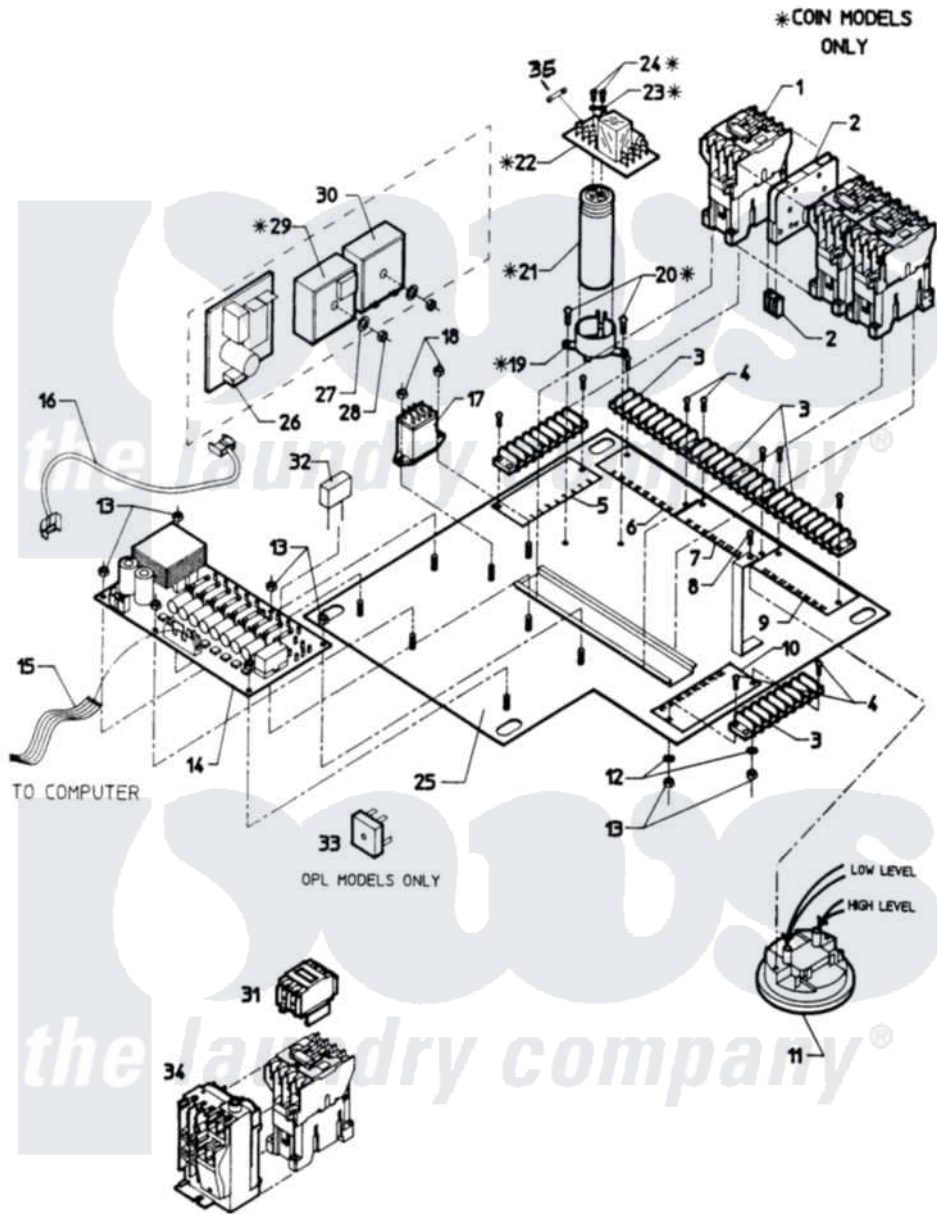

Maytag AT35PC2 04 - CONTROL MODULE

Maytag Residential Maytag AT35PC2 Washer Parts Parts Diagram 04 - CONTROL MODULE
 Click on the part number to view part

Item	Original Part Number	Replaced By	Status	Part Description
001	24001105	24002051		Contactor-
002	24001108			Interlock, Mech, Contactor
003	24001412		Not Available	STRIP, TERMINAL
004	24001414	4450038		Screw
005	NLA		Not Available	DECAL,INSUL. TERM STRIP (1-8)
006	NLA		Not Available	DECAL,INSUL. TERM STRIP (9-16)
007	NLA		Not Available	DECAL,INSUL. TERM STRIP (17-24)
008	24001411	313806		Screw
009	NLA		Not Available	DECAL,INSUL. TERM STRIP (25-32)
010	24001030		Not Available	DECAL,INSUL. TERM STIRP (33-40)
011	24001223		Not Available	SWITCH, DUAL LEVEL
012	24001415			Washer, S.s.
013	24001417	7103P070-60		Nut, Top Pilot

014	24001181		Board Kit
"	24001244		Fuse
"	24001246		Fuse,
015	24001590		Cable, 16-Oin Ribbon
016	24001410		Harness, Battery Back-Up
017	24001177	24001110	Relay- Fla
018	24001417	7103P070-60	Nut, Top Pilot
019	W10124350	Not Available	PART NUMBER NOT AVAILABLE
020	24001578	3196170	Screw
021	24001247		Capacitor, Door Lock
022	24001248	Not Available	PC BOARD, DOOR UNLOCK (110V)
023	24001579		Washer, S.s.
024	24001580		Screw, S.s.
025	24001587		Panel, Electrical
026	24001243		Board, Battery Bckup
027	24001295		Lockwasher, S.s.
028	24001419	W10139757	Nut
029	24001176		Kit, Timer Delay
030	24001418		Relay, Time Delay
031	24001752		Relay, Time Delay
032	24001109	Not Available	FILTER, RC-NTWK.
033	24001753		Bridge, Rectifier
034	24001233		Protector, Overload
035	24001245		Fuse, Slo Blo