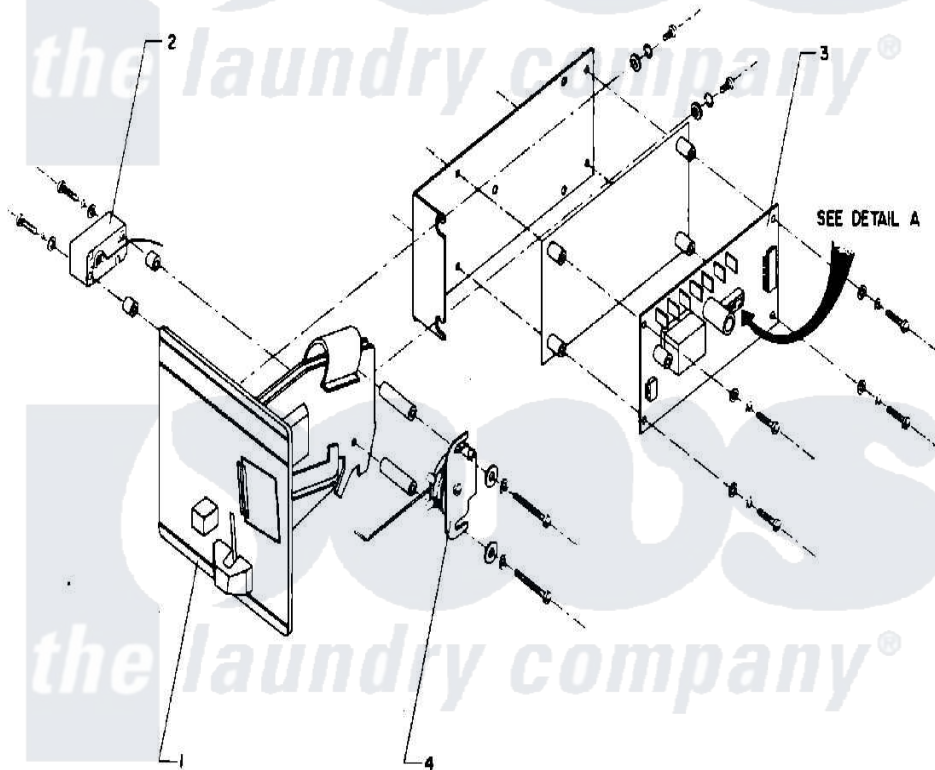

Maytag AT35PC2 05 - COIN METER & BOX

DETAIL A
COIN COUNTER
DIP SWITCHES

Maytag [Residential Maytag AT35PC2 Washer Parts](#) Parts Diagram 05 - COIN METER & BOX
Click on the part number to view part

Item	Original Part Number	Replaced By	Status	Part Description
001	24001615			COIN ACCEPTOR (US QUARTER)
"	24001754		Not Available	COIN METER (110V/50-60HZ) (US QUARTERS)
"	24001755		Not Available	COIN METER (110V/50-60HZ) (CANADIAN QUARTERS)
"	NLA		Not Available	COIN METER, HANKE (DIGITAL)
002	NLA		Not Available	COIN SWITCH
003	24001617		Not Available	ELECTRONIC COIN COUNTER W/HAR
004	24001618		Not Available	SOLENOID, COIN BLOCKING (120V)
"	24001756			Solenoid, Coin Blocking