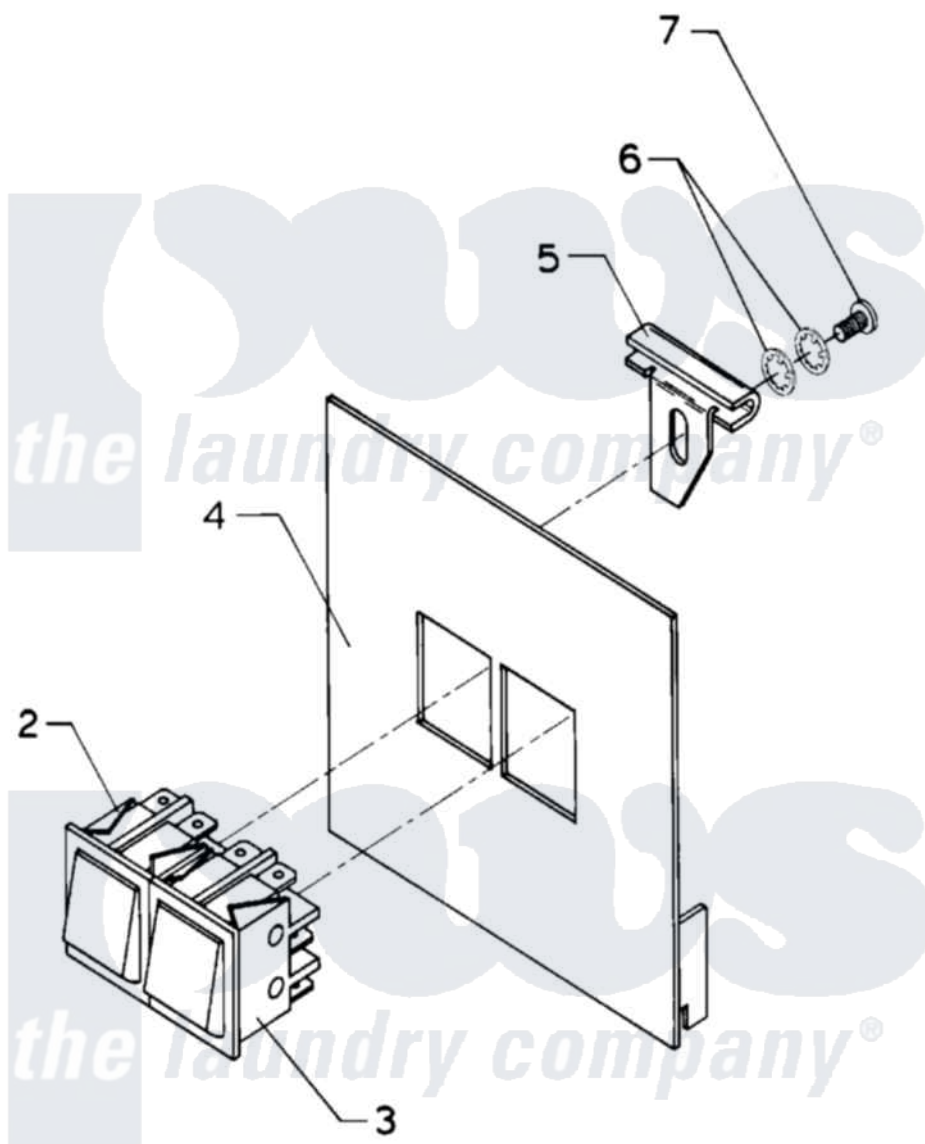

Maytag AT35PC2 06 - MANUAL START/STOP CONTROL

Maytag [Residential Maytag AT35PC2 Washer Parts](#) Parts Diagram 06 - MANUAL START/STOP CONTROL
Click on the part number to view part

Item	Original Part Number	Replaced By	Status	Part Description
NI	24001764		Not Available	KIT, START/STOP COMPLETE
002	24001251			Switch
003	24001252			Switch, Momentary
004	NLA		Not Available	COVER, PLATE (OPL)