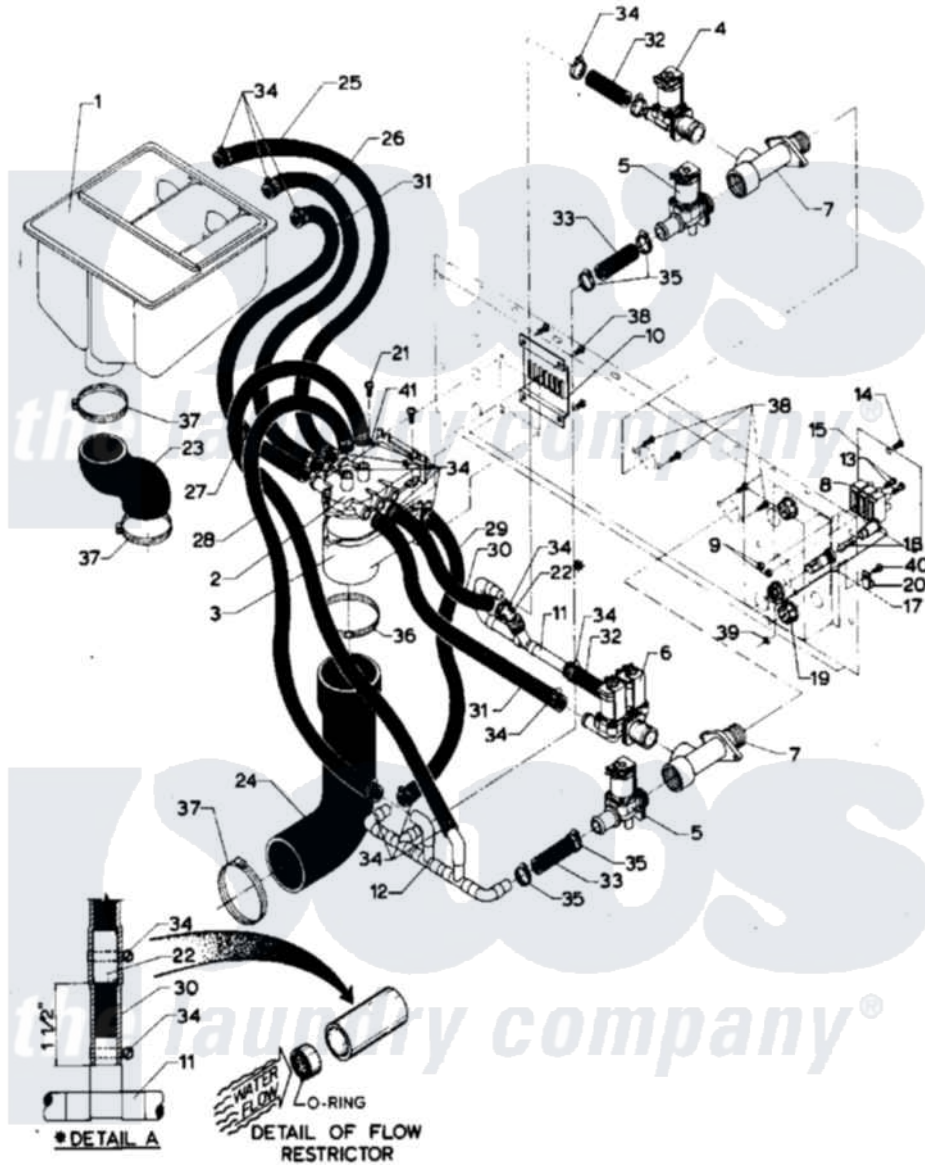

Maytag AT35PC2 07 - SOAP DISPENSER

Maytag Residential Maytag AT35PC2 Washer Parts Parts Diagram 07 - SOAP DISPENSER
 Click on the part number to view part

Item	Original Part Number	Replaced By	Status	Part Description
001	24001627		Not Available	DISPENSER, SUPPLY (COIN)
002	24001031			Breaker, Vac.
003	24001032			Breaker, Vac.
004	24001119			Valve
005	24001120			Valve-1 WAY
006	24001776			Valve, Water
007	24001448			Seal
008	24001366		Not Available	BLOCK, INPUT & POWER (4 TERM)
"	24001629		Not Available	BLOCK, INPUT POWER (3 WIRE)
009	24001425			Nut, Fiberlock, Pltd
010	24001426			Cover, Vacuum Breaker
011	24001777		Not Available	MANIFOLD, SUPPLY
012	24001778		Not Available	MANIFOLD, FILL
013	24001430			Screw, S.s
014	24001301	67006964		Screw, Glide

015	24001429		Not Available	COVER, JUNCTION BOX
NI	W10124350		Not Available	PART NUMBER NOT AVAILABLE
017	24001433			Holder, Fuse
018	24001225			Fuse, Control
019	24001436	8008P014-60		Grommet, Nylon
020	24001434		Not Available	CONNECTOR, GROUND
021	24001432	W10068250		Screw
022	24001775		Not Available	FLOW RESTRICTOR ASSY.
023	24001442			Hose, Soap Dispenser
024	24001552			Hose, Vacuum Breaker
025	24001780		Not Available	HOSE
026	NLA		Not Available	HOSE
027	24001767		Not Available	HOSE
028	24001785		Not Available	HOSE
029	24001770		Not Available	HOSE
030	24001789		Not Available	HOSE
031	24001791			Hose
032	24001773		Not Available	HOSE
033	24001795			Hose
034	24001423	489503		Clamp
035	24001438	285655		Clamp, Hose
036	24001282		Not Available	CLAMP, HOSE (No.48)
037	24001353	696392		Hose Clamp
038	24001414	4450038		Screw
039	24001342	74005230		Nut, Lock
040	24001432	W10068250		Screw
041	24001425			Nut, Fiberlock, Pltd