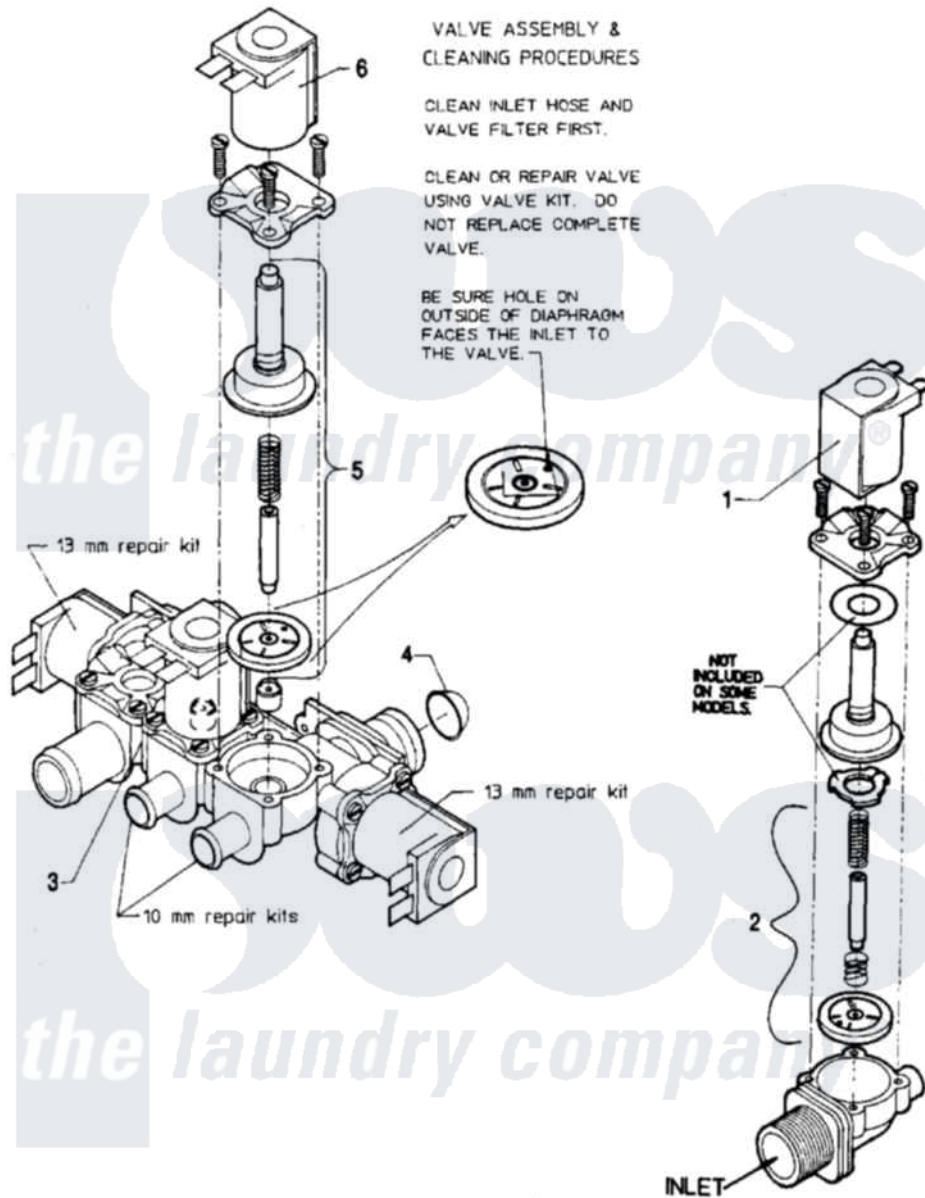

Maytag AT35PC2 08 - WATER VALVE

Maytag [Residential Maytag AT35PC2 Washer Parts](#) Parts Diagram 08 - WATER VALVE
 Click on the part number to view part

Item	Original Part Number	Replaced By	Status	Part Description
001	24001119			Valve
"	24001120			Valve-1 WAY
"	24001120			Valve-1 WAY
"	24001232			Coil, Water Valve
002	24001121			Kit, Valve Repair
"	24001122			Kit, Valve Repair
"	24001448			Seal
"	24001549		Not Available	FILTER, MESH (11MM US THREAD)
003	24001226			Valve, Mixing
004	24001634		Not Available	SCREEN, VALVE
005	24001122			Kit, Valve Repair
"	24001231			Kit, Repair
006	24001232			Coil, Water Valve