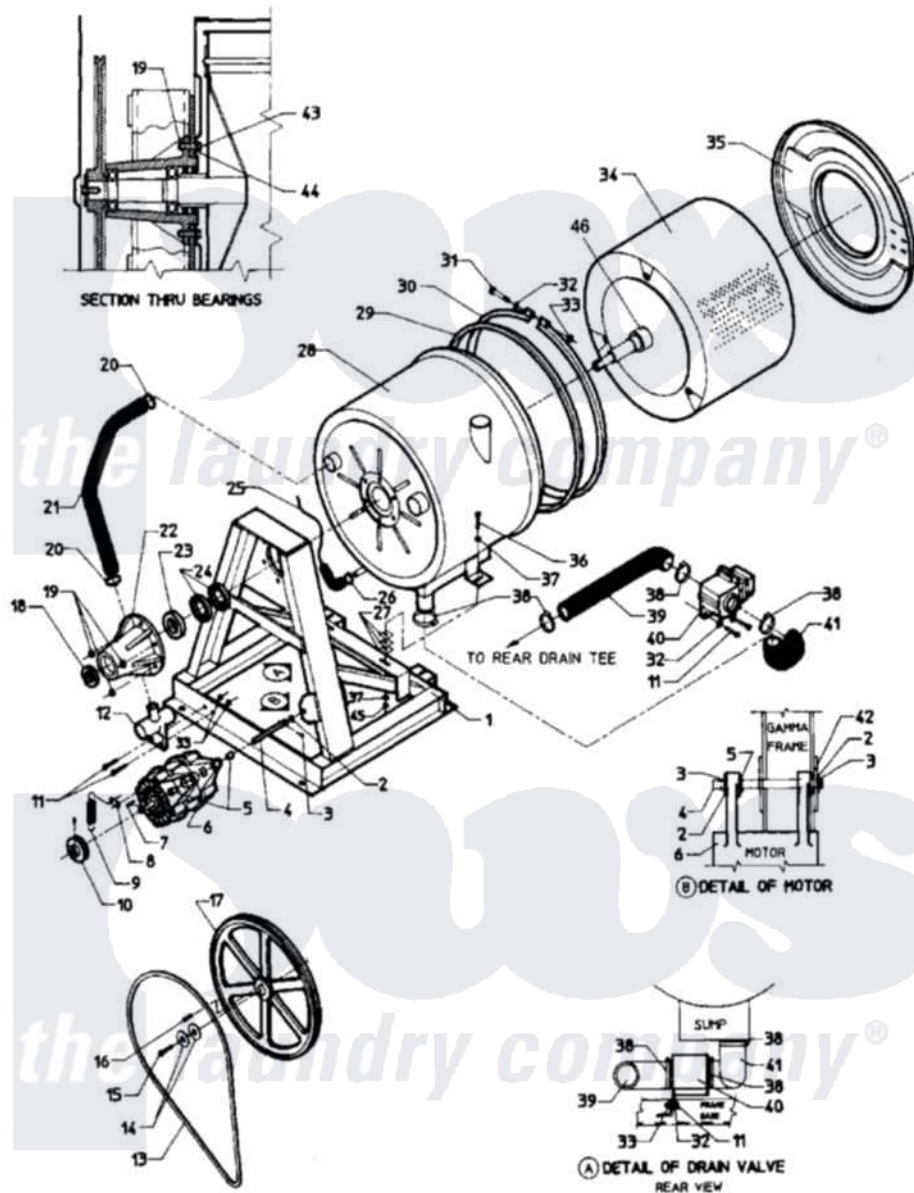

# Maytag AT35PC2 09 - MAIN EXPLODED VIEW - SUB ASSEMBLY

Maytag Residential Maytag AT35PC2 Washer Parts Parts Diagram 09 - MAIN EXPLODED VIEW - SUB ASSEMBLY  
 Click on the part number to view part

Item	Original Part Number	Replaced By	Status	Part Description
001	24001371		Not Available	KIT ASSY., FRAME (2 SPEED)
002	<a href="#">24001511</a>			Washer, Hardened
003	24001512		Not Available	PIN, COTTER PLTD. (1/8X1 1/2)
004	24001802		Not Available	SUPPORT ROD, MOTOR
005	<a href="#">24001021</a>			Bushing, Motor
006	<a href="#">24001079</a>			Motor 2SP 1 Phase
"	<a href="#">24001083</a>			Motor, 2SP
007	24001648		Not Available	KEY (MOTOR 3/16" X 1 1/2")
008	24001651		Not Available	CLIP, MOTOR SPRING
009	24001650		Not Available	SPRING (BELT TENSION)
010	<a href="#">24001090</a>			Bushing, Motor Pulley
011	24001502	<a href="#">8204624</a>		Bolt
012	24001826		Not Available	(B)CONNECTION, TEE-DRAIN
013	<a href="#">24001095</a>			Belt, V