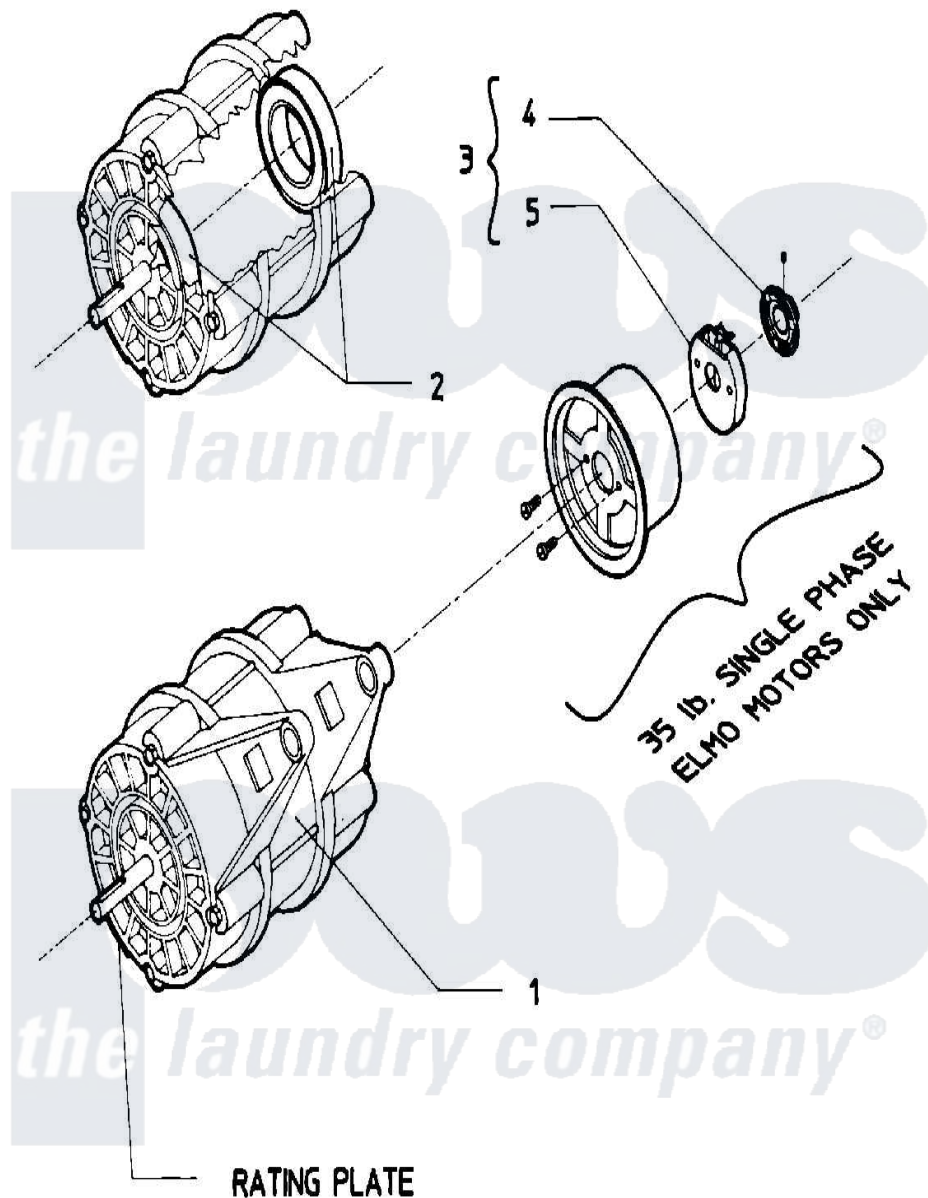

# Maytag AT35PC2 10 - MOTOR

Maytag [Residential Maytag AT35PC2 Washer Parts](#) Parts Diagram 10 - MOTOR  
 Click on the part number to view part

Item	Original Part Number	Replaced By	Status	Part Description
001	<a href="#">24001079</a>			Motor 2SP 1 Phase
"	<a href="#">24001083</a>			Motor, 2SP
002	<a href="#">24001017</a>			Bearing, Motor
003	W10124350		Not Available	PART NUMBER NOT AVAILABLE