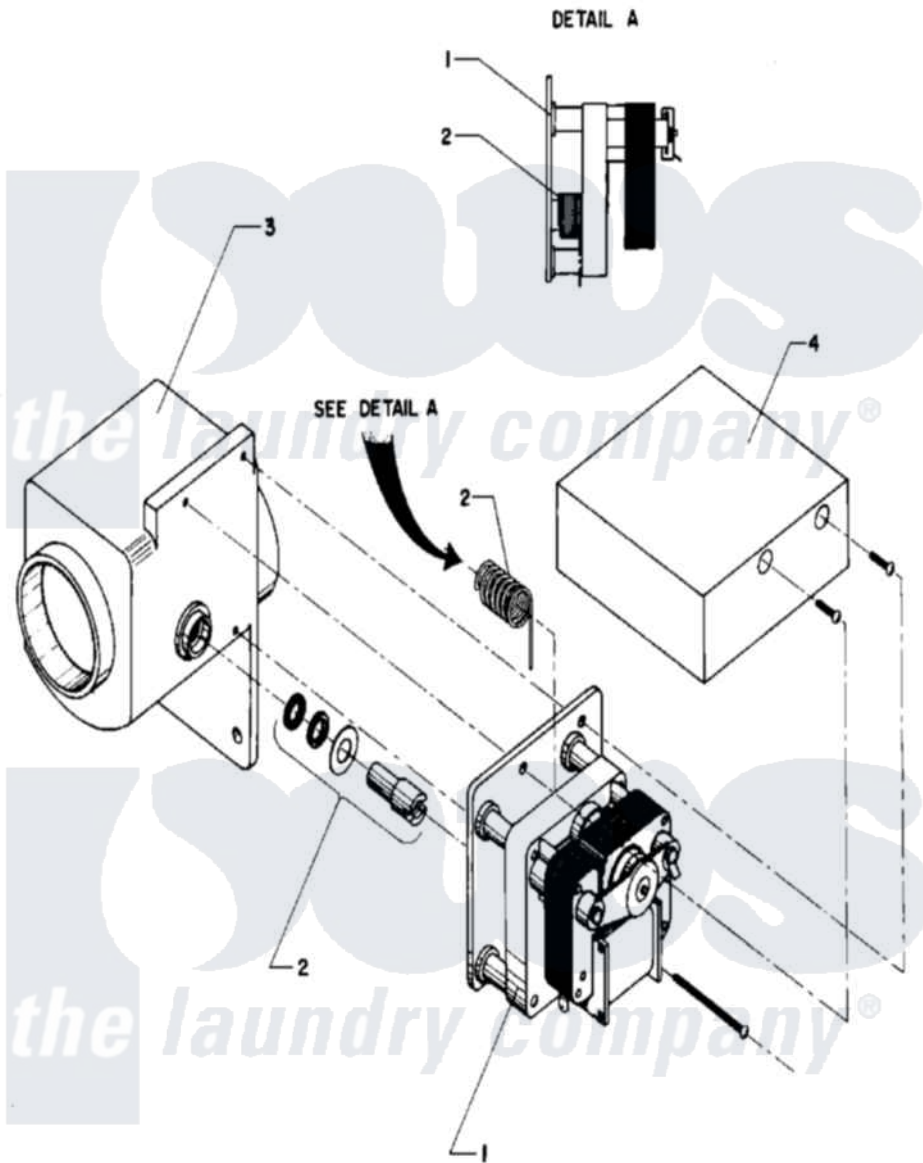

Maytag AT35PC2 11 - DRAIN VALVE

Maytag [Residential Maytag AT35PC2 Washer Parts](#) Parts Diagram 11 - DRAIN VALVE
 Click on the part number to view part

Item	Original Part Number	Replaced By	Status	Part Description
001	24001116			Valve, Drain
"	24001530			Valve, Motor Drain
002	24001528			Shaft, Drive And Seal Kit
003	24001570			Valve Body
004	24001571		Not Available	COVER, DRAIN VALVE MOTOR