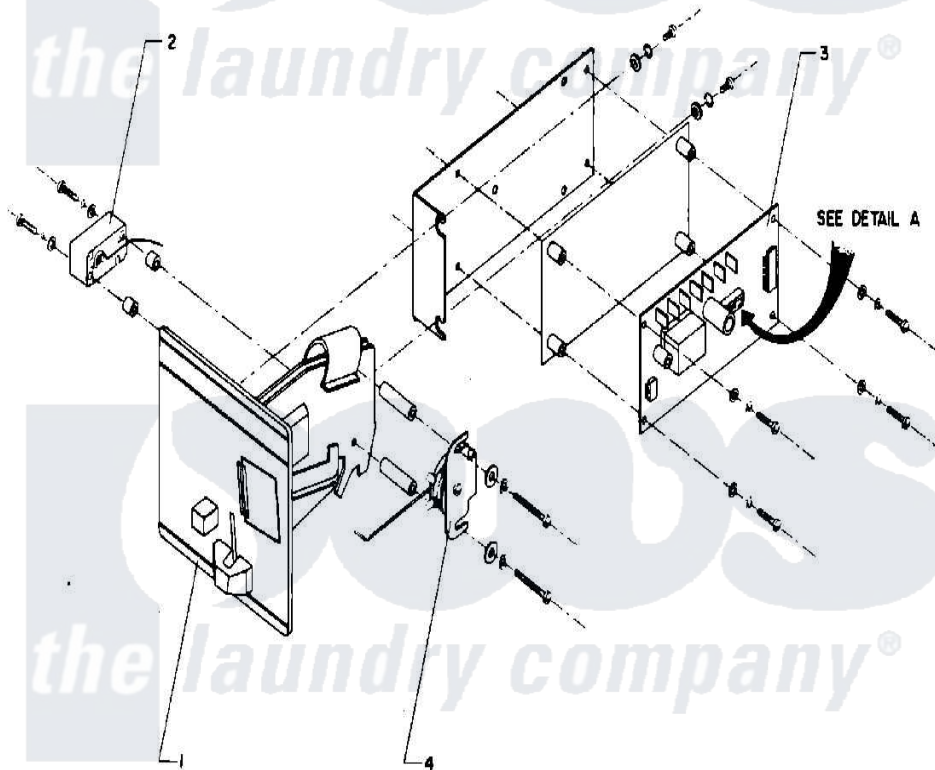

Maytag AT35PN1 04 - COIN METER & BOX

DETAIL A
COIN COUNTER
DIP SWITCHES

Maytag [Residential Maytag AT35PN1 Washer Parts](#) Parts Diagram 04 - COIN METER & BOX
Click on the part number to view part

Item	Original Part Number	Replaced By	Status	Part Description
001	24001615			COIN ACCEPTOR (US QUARTER)
"	24001754		Not Available	COIN METER (110V/50-60HZ) (US QUARTERS)
"	24001755		Not Available	COIN METER (110V/50-60HZ) (CANADIAN QUARTERS)
"	NLA		Not Available	COIN METER, HANKE (DIGITAL)
002	NLA		Not Available	COIN SWITCH
003	24001617		Not Available	ELECTRONIC COIN COUNTER W/HAR
004	24001618		Not Available	SOLENOID, COIN BLOCKING (120V)
"	24001756			Solenoid, Coin Blocking