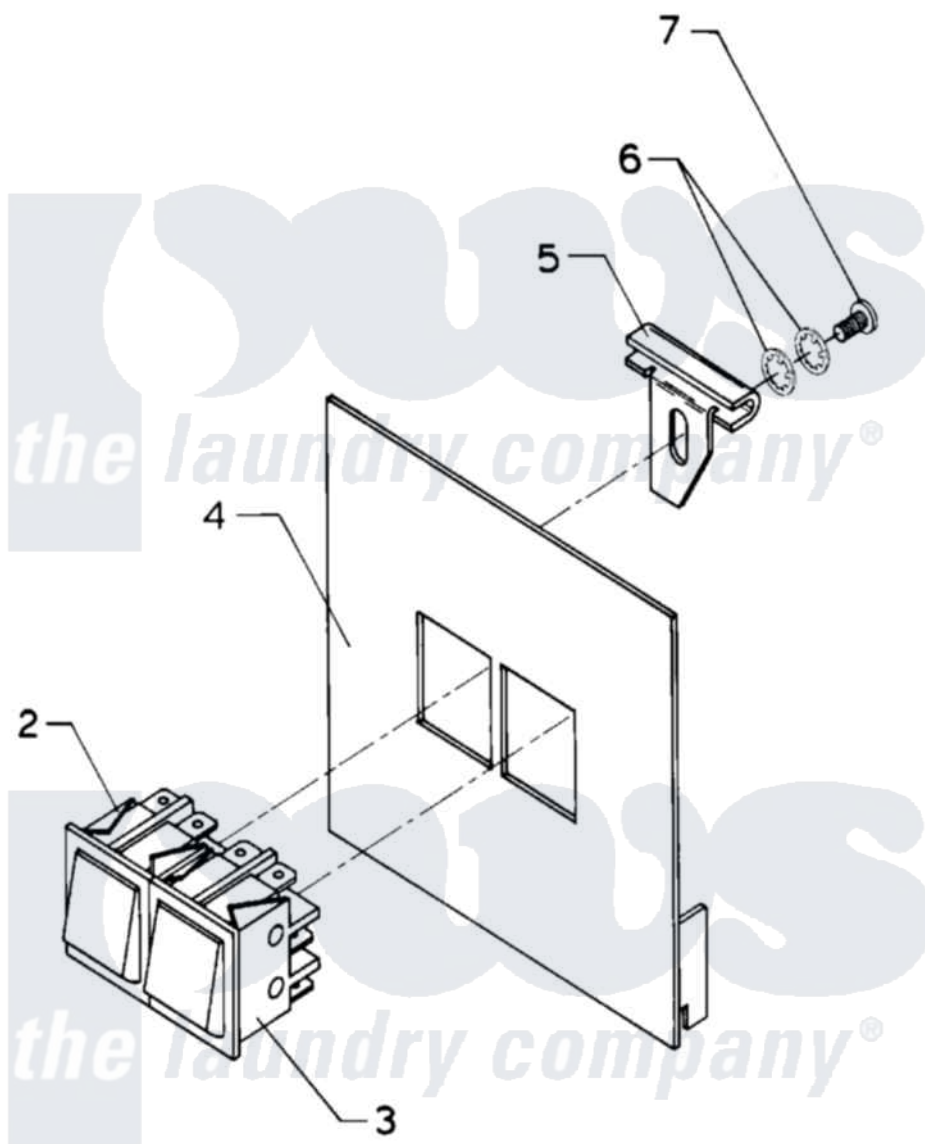

Maytag AT35PN1 05 - MANUAL START/STOP CONTROL

Maytag [Residential Maytag AT35PN1 Washer Parts](#) Parts Diagram 05 - MANUAL START/STOP CONTROL
Click on the part number to view part

Item	Original Part Number	Replaced By	Status	Part Description
NI	24001764		Not Available	KIT, START/STOP COMPLETE
002	24001251			Switch
003	24001252			Switch, Momentary
004	NLA		Not Available	COVER, PLATE (OPL)