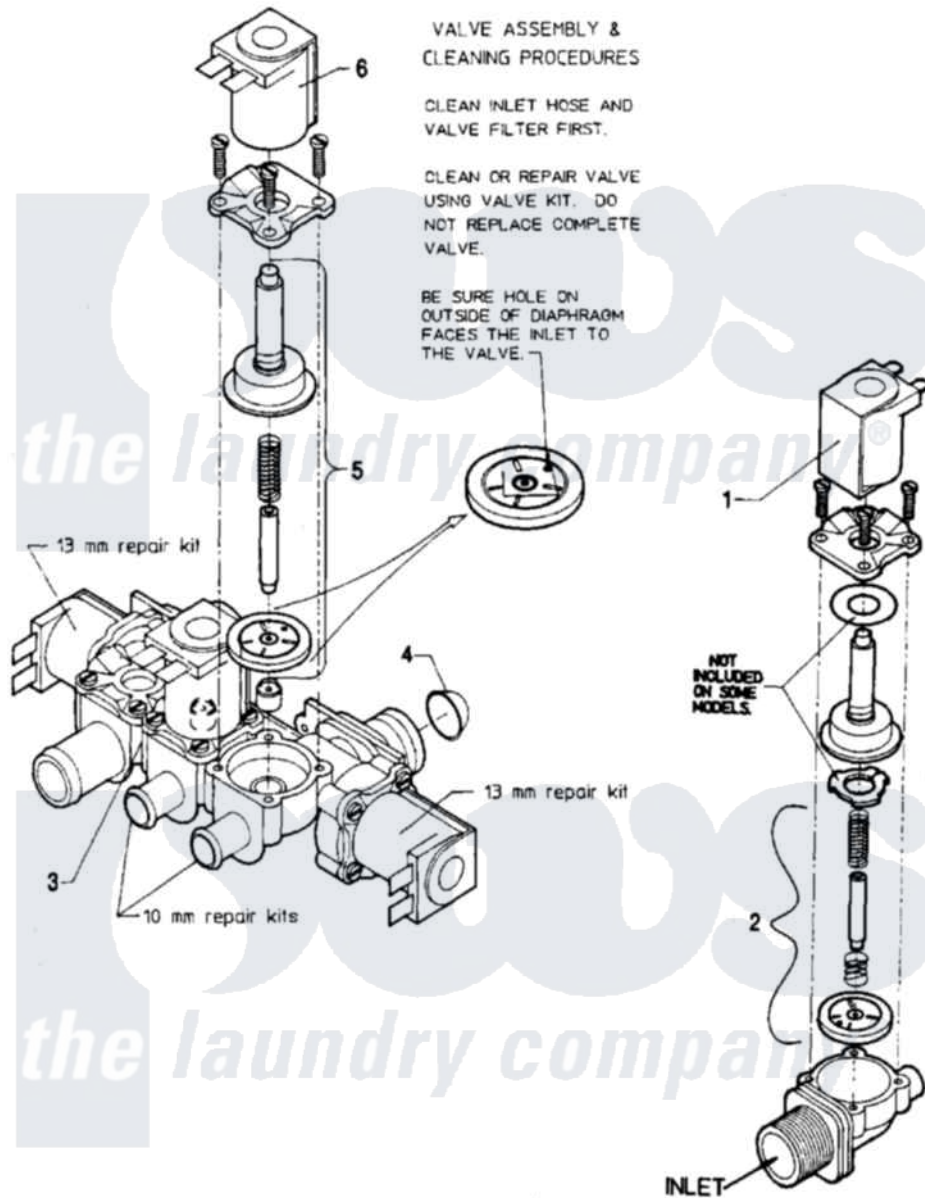

Maytag AT35PN1 07 - WATER VALVE

Maytag [Residential Maytag AT35PN1 Washer Parts](#) Parts Diagram 07 - WATER VALVE
 Click on the part number to view part

Item	Original Part Number	Replaced By	Status	Part Description
001	24001119			Valve
"	24001120			Valve-1 WAY
"	24001120			Valve-1 WAY
"	24001232			Coil, Water Valve
002	24001121			Kit, Valve Repair
"	24001122			Kit, Valve Repair
"	24001448			Seal
"	24001549		Not Available	FILTER, MESH (11MM US THREAD)
003	24001226			Valve, Mixing
004	24001634		Not Available	SCREEN, VALVE
005	24001122			Kit, Valve Repair
"	24001231			Kit, Repair
006	24001232			Coil, Water Valve