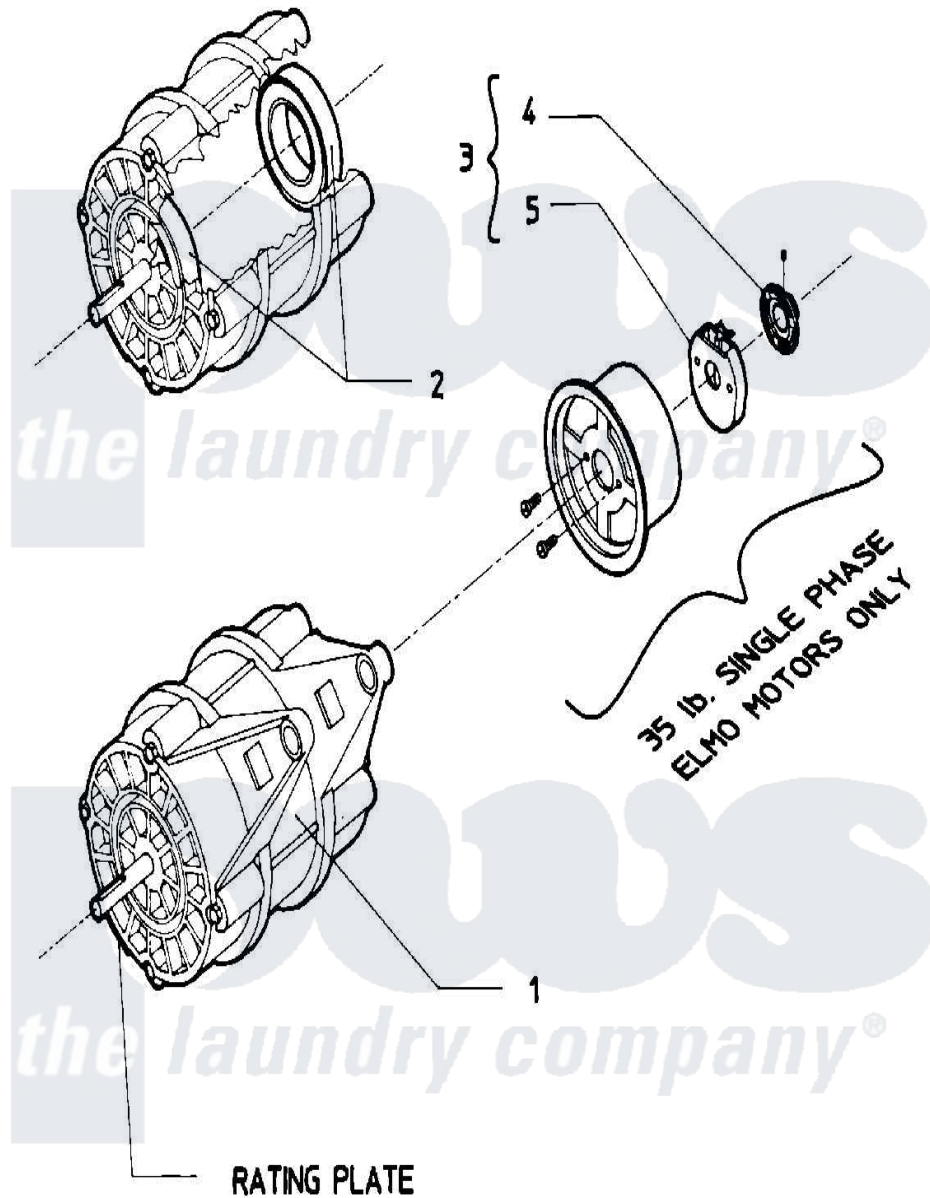

Maytag AT35PN1 09 - MOTOR

Maytag [Residential Maytag AT35PN1 Washer Parts](#) Parts Diagram 09 - MOTOR
 Click on the part number to view part

Item	Original Part Number	Replaced By	Status	Part Description
001	24001079			Motor 2SP 1 Phase
"	24001083			Motor, 2SP
002	24001017			Bearing, Motor
003	W10124350		Not Available	PART NUMBER NOT AVAILABLE