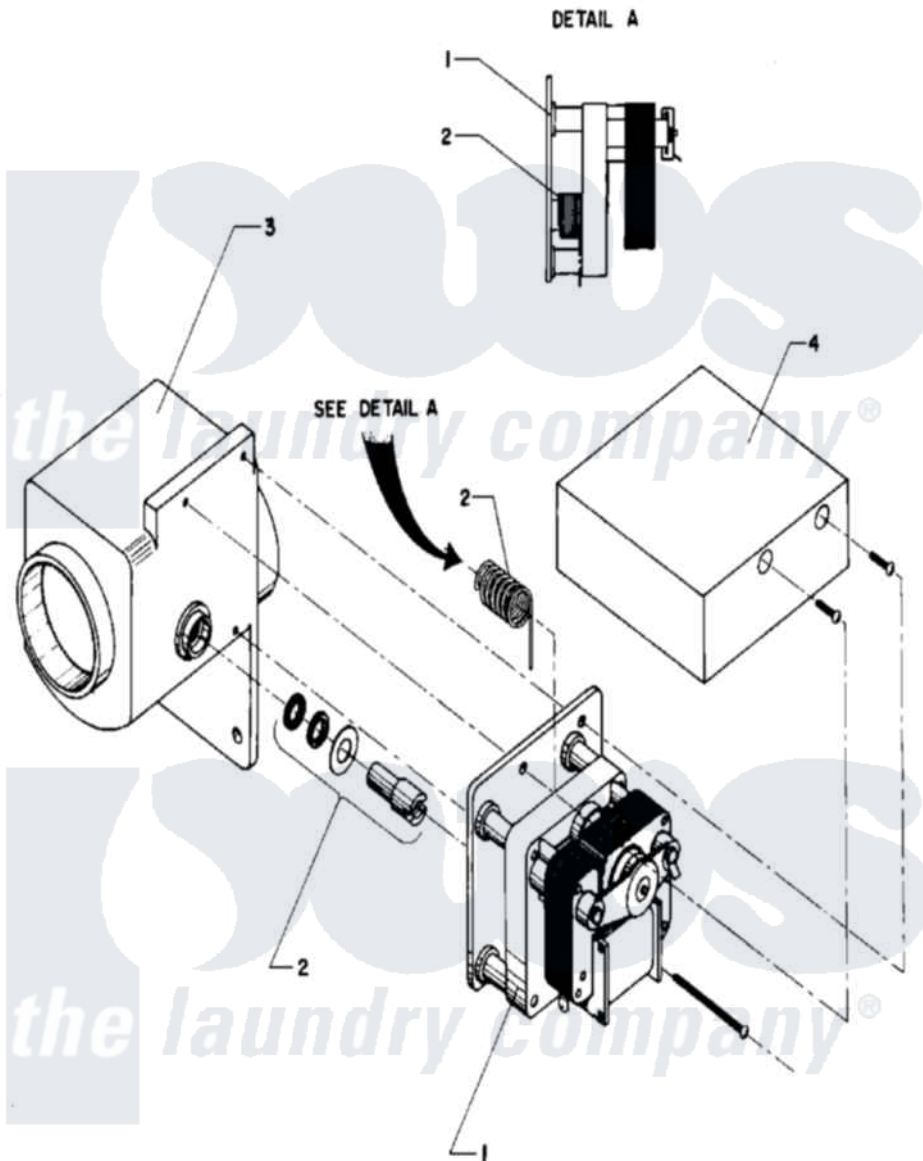

# Maytag AT35PN1 10 - DRAIN VALVE

Maytag [Residential Maytag AT35PN1 Washer Parts](#) Parts Diagram 10 - DRAIN VALVE  
 Click on the part number to view part

Item	Original Part Number	Replaced By	Status	Part Description
001	<a href="#">24001116</a>			Valve, Drain
"	<a href="#">24001530</a>			Valve, Motor Drain
002	<a href="#">24001528</a>			Shaft, Drive And Seal Kit
003	<a href="#">24001570</a>			Valve Body
004	24001571		Not Available	COVER, DRAIN VALVE MOTOR