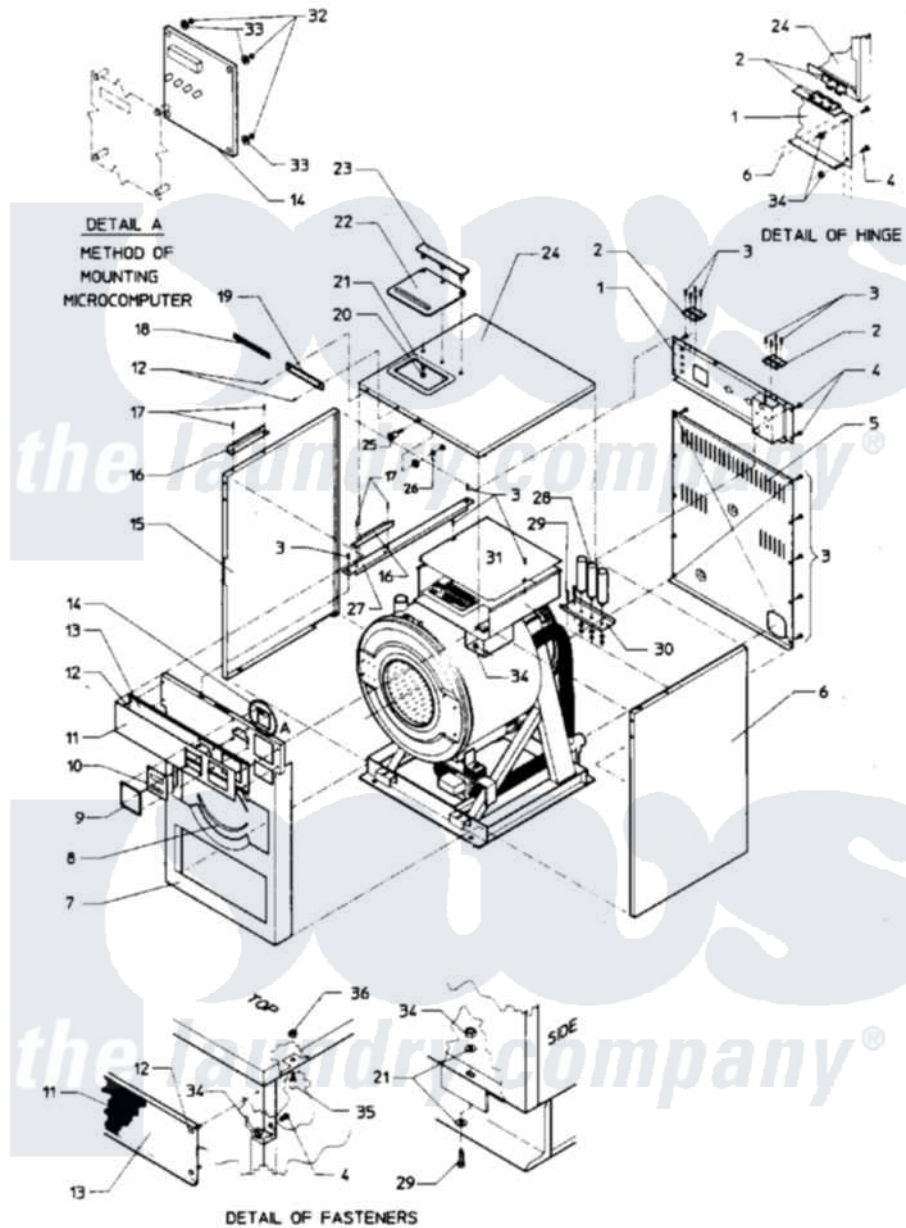

Maytag AT35PN2 01 - MAIN EXPLODED VIEW - COMPUTER MODELS

Maytag Residential Maytag AT35PN2 Washer Parts Parts Diagram 01 - MAIN EXPLODED VIEW - COMPUTER MODELS

[Click on the part number to view part](#)

Item	Original Part Number	Replaced By	Status	Part Description
001	24001170		Not Available	PANEL KIT, VALVE
002	24001676		Not Available	HINGE, TOP COVER (NOTE: 18003069 AFTER SERIAL
"	Y24001300			Hinge
003	24001301	67006964		Screw, Glide
004	24001323			Screw
005	24001403		Not Available	KIT, PANEL (REAR)
006	24001159		Not Available	PANEL KIT, SIDE (RT.) ³⁵ (AS VIEWED FROM FRONT)
007	24001702		Not Available	PANEL, FRONT (INR)
008	24001550	24001532		Trim- Pane
009	NLA		Not Available	TRIM, KEYPAD (CPTR GREY)
010	24001112			Switch, Membrane
"	24001114		Not Available	SWITCH, MEMBRANE (PC)
011	NLA		Not Available	DECAL
012	24001533			Rivet, Pop S.s.

013	24001687		Panel, Control
014	24001010		Board, Coin Computer
"	24001709		Board, Computer
015	24001157	Not Available	PANEL KIT, SIDE (LT.)35
016	24001539	Not Available	BRACKET, SOAP DISPENSER
017	24001540	Not Available	RIVET, BLIND S.S. (1/8 X 5/16)
018	NLA	Not Available	DECAL (MAYTAG)
019	24001671	Not Available	NAMEPLATE
020	24001510	W1013975Z	Nut
021	24001295		Lockwasher, S.s.
022	24001219	Not Available	COVER, SOAP DISPENSER
023	24001542		Clamp, Soap Dispenser
024	NLA	Not Available	COVER KIT, TOP
025	24001220		Lock, Top Cover
026	24001221		Latch, Top Cover
027	24001690	Not Available	BRACE, TOP
028	24001237		Capacitor
"	24001238		Capacitor
"	24001239		Capacitor
"	24001240		Capacitor
"	24001241		Capacitor W/Res.
"	24001242		Capacitor
029	24001303		Screw
030	24001674	Not Available	BRACKET, CAPACITOR
031	24001545	Not Available	COVER, ELECTRICAL MODULE
032	24001417	7103P070-60	Nut, Top Pilot
033	24001415		Washer, S.s.
034	24001305		Nut, Fiberlock
035	24001546	Not Available	STUD, S.S. (6/32" X 1/4")
036	24001425		Nut, Fiberlock, Pltd
"	24001675	Not Available	RESISTOR (12K OHMS 5 WATT) (W/CENTURY OR ELMO MOTORS)