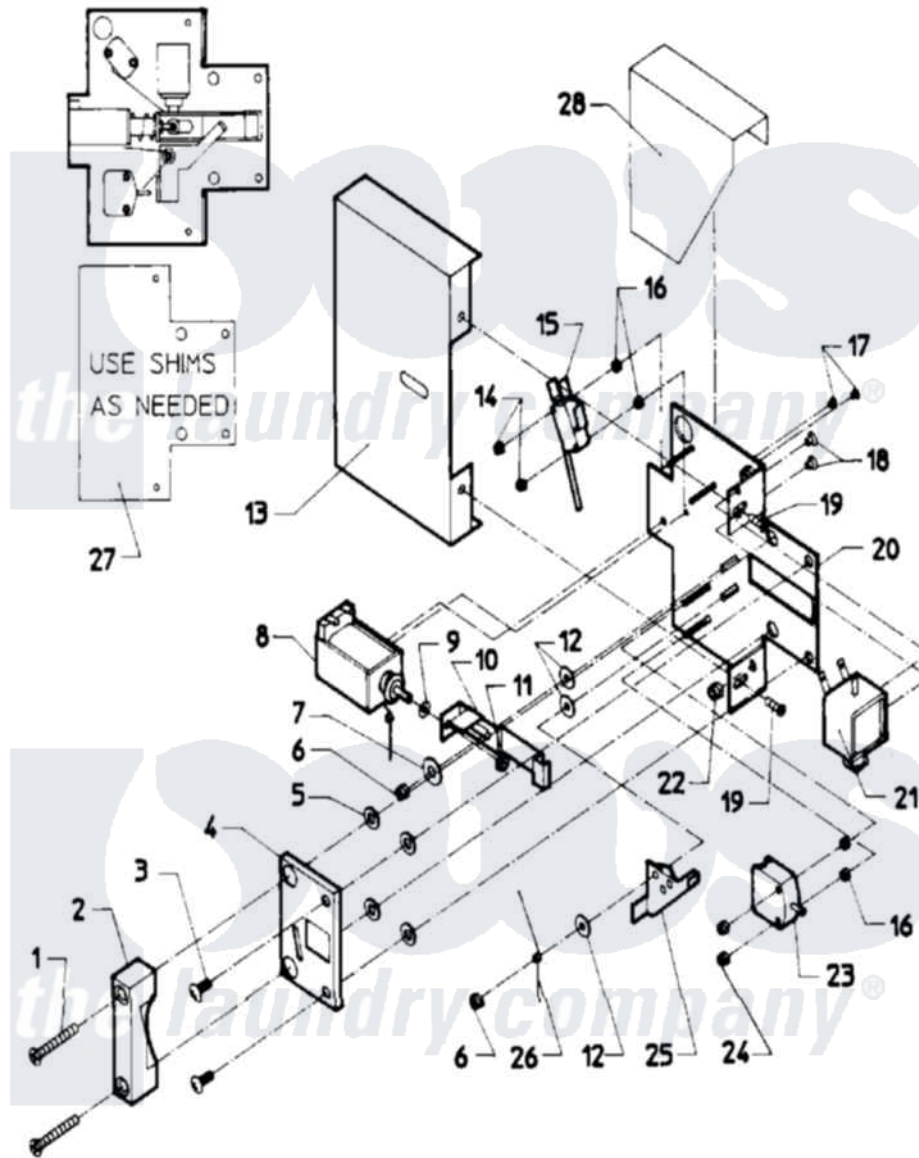

# Maytag AT35PN2 03 - DOOR SAFETY INTERLOCK - COIN MODELS

Maytag Residential Maytag AT35PN2 Washer Parts Parts Diagram 03 - DOOR SAFETY INTERLOCK - COIN MODELS  
 Click on the part number to view part

Item	Original Part Number	Replaced By	Status	Part Description
001	<a href="#">24001640</a>			Door Lock Complete
"	<a href="#">24001641</a>			Door Lock Complete
002	24001483		Not Available	CATCH, DOOR LOCK
003	NLA		Not Available	SCREW, S.S. (1/4"-20 X 5/8")
004	24001484		Not Available	COVER, DOOR LOCK PLATE
005	<a href="#">24001295</a>			Lockwasher, S.s.
006	24001342	<a href="#">74005230</a>		Nut, Lock
007	<a href="#">24001485</a>			Washer, Shoulder
008	<a href="#">24001101</a>			Solenoid, Door Rel
009	<a href="#">24001358</a>			Washer, Flat
010	<a href="#">24001250</a>			Button, Push
011	24001481	<a href="#">Y707702</a>		Locknut
012	<a href="#">24001480</a>			Washer, Teflon
013	24001487		Not Available	COVER, DOOR LOCK ASSY.
014	<a href="#">24001476</a>			Nut, Fiberlock
015	<a href="#">24001229</a>			Switch, Door Lock

016	24001477		Not Available	SPACER, NYLON (No.6)
017	<a href="#">24001643</a>			Screw, S.s.
018	<a href="#">24001479</a>			Screw, S.s.
019	24001301	<a href="#">67006964</a>		Screw, Glide
020	NLA		Not Available	DOOR LOCK PLATE
021	<a href="#">24001102</a>			Solenoid, Door Lck
022	<a href="#">24001305</a>			Nut, Fiberlock
023	<a href="#">24001255</a>			Switch, Door Handle
024	24001736	<a href="#">24001425</a>		Nut, Fiberlock, Pltd
025	<a href="#">24001230</a>			Lever, Door Lock
026	<a href="#">24001293</a>			Spring, Torsion
027	<a href="#">24001559</a>			Shim, Door Lock
028	24001488		Not Available	SHIELD, SPLASH (DOOR LOCK)