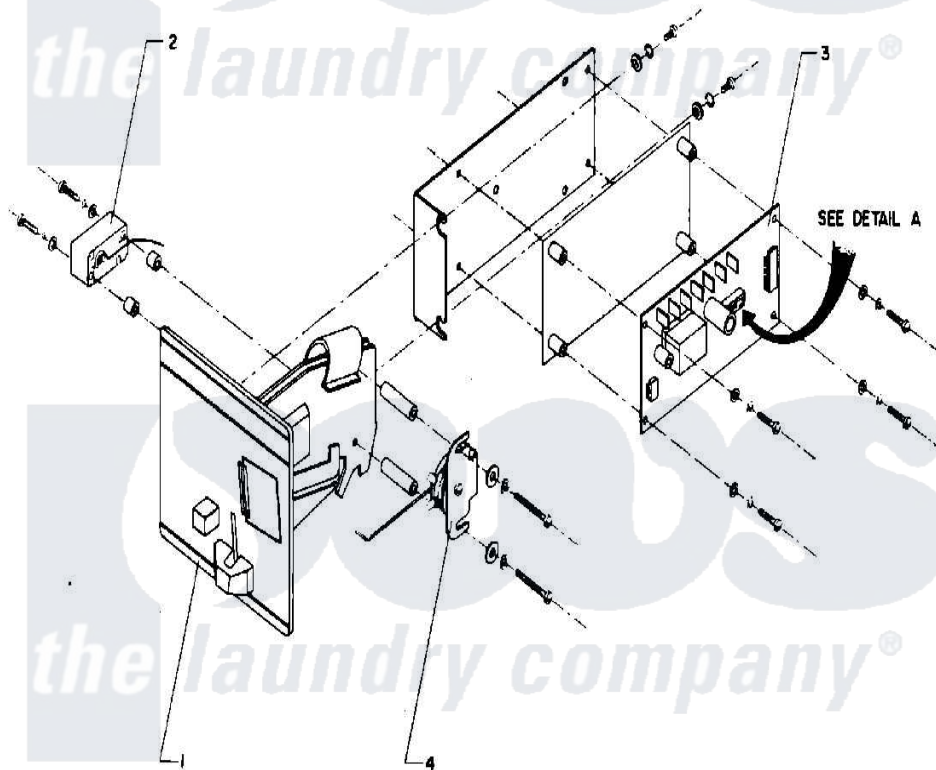

Maytag AT35PN2 05 - COIN METER & BOX

DETAIL A
COIN COUNTER
DIP SWITCHES

Maytag [Residential Maytag AT35PN2 Washer Parts](#) Parts Diagram 05 - COIN METER & BOX
Click on the part number to view part

Item	Original Part Number	Replaced By	Status	Part Description
001	24001615			COIN ACCEPTOR (US QUARTER)
"	24001754		Not Available	COIN METER (110V/50-60HZ) (US QUARTERS)
"	24001755		Not Available	COIN METER (110V/50-60HZ) (CANADIAN QUARTERS)
"	NLA		Not Available	COIN METER, HANKE (DIGITAL)
002	NLA		Not Available	COIN SWITCH
003	24001617		Not Available	ELECTRONIC COIN COUNTER W/HAR
004	24001618		Not Available	SOLENOID, COIN BLOCKING (120V)
"	24001756			Solenoid, Coin Blocking