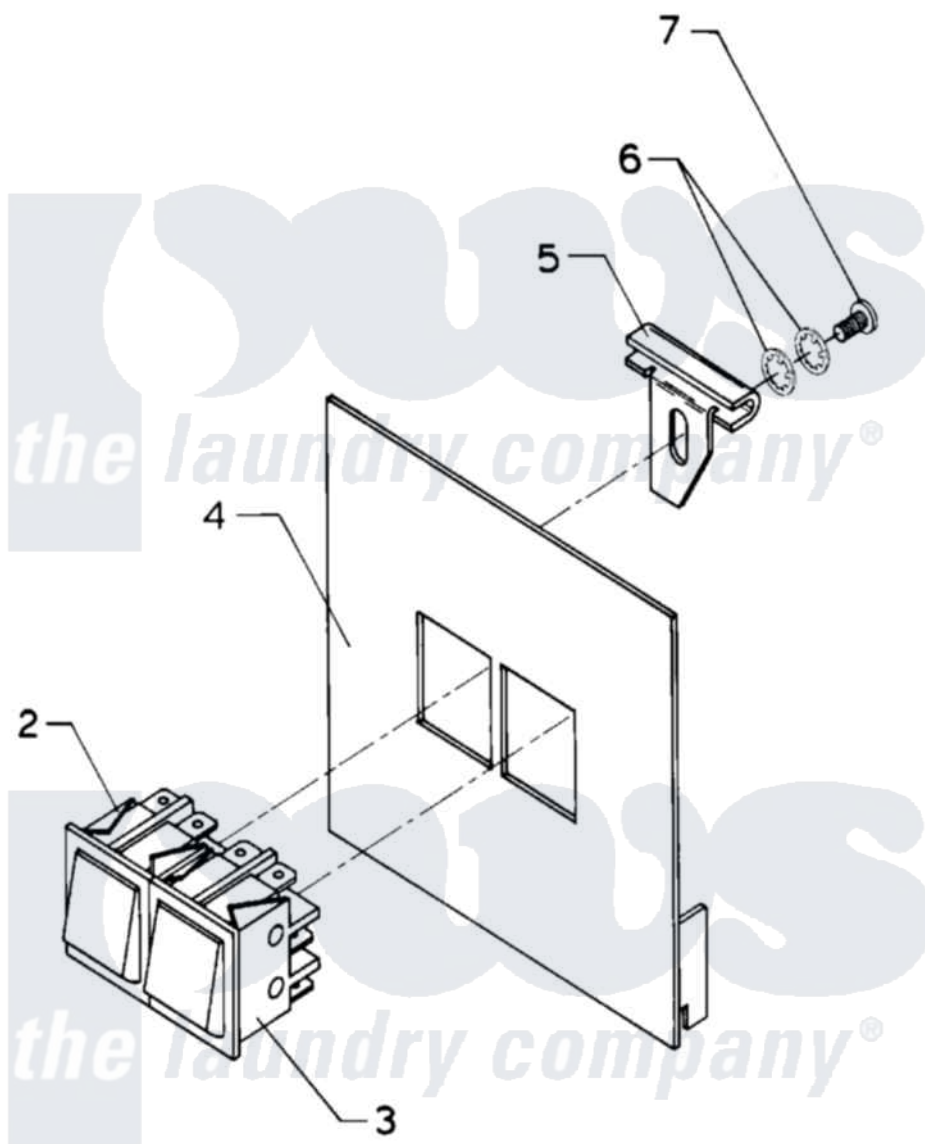

Maytag AT35PN2 06 - MANUAL START/STOP CONTROL

Maytag [Residential Maytag AT35PN2 Washer Parts](#) Parts Diagram 06 - MANUAL START/STOP CONTROL
Click on the part number to view part

Item	Original Part Number	Replaced By	Status	Part Description
NI	24001764		Not Available	KIT, START/STOP COMPLETE
002	24001251			Switch
003	24001252			Switch, Momentary
004	NLA		Not Available	COVER, PLATE (OPL)