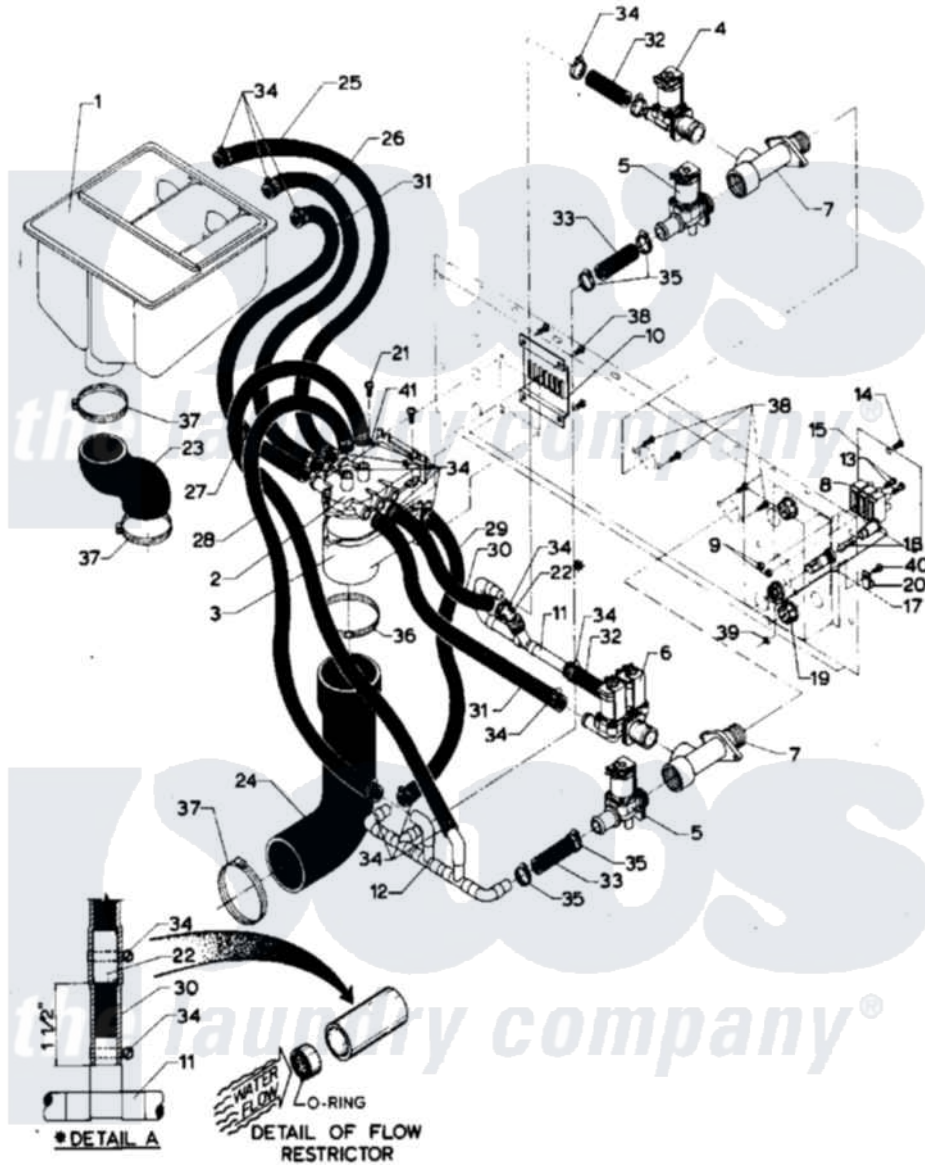

# Maytag AT35PN2 07 - SOAP DISPENSER

Maytag Residential Maytag AT35PN2 Washer Parts Parts Diagram 07 - SOAP DISPENSER  
 Click on the part number to view part

Item	Original Part Number	Replaced By	Status	Part Description
001	24001627		Not Available	DISPENSER, SUPPLY (COIN)
002	<a href="#">24001031</a>			Breaker, Vac.
003	<a href="#">24001032</a>			Breaker, Vac.
004	<a href="#">24001119</a>			Valve
005	<a href="#">24001120</a>			Valve-1 WAY
006	<a href="#">24001776</a>			Valve, Water
007	<a href="#">24001448</a>			Seal
008	24001366		Not Available	BLOCK, INPUT & POWER (4 TERM)
"	24001629		Not Available	BLOCK, INPUT POWER (3 WIRE)
009	<a href="#">24001425</a>			Nut, Fiberlock, Pltd
010	<a href="#">24001426</a>			Cover, Vacuum Breaker
011	24001777		Not Available	MANIFOLD, SUPPLY
012	24001778		Not Available	MANIFOLD, FILL
013	<a href="#">24001430</a>			Screw, S.s
014	24001301	<a href="#">67006964</a>		Screw, Glide