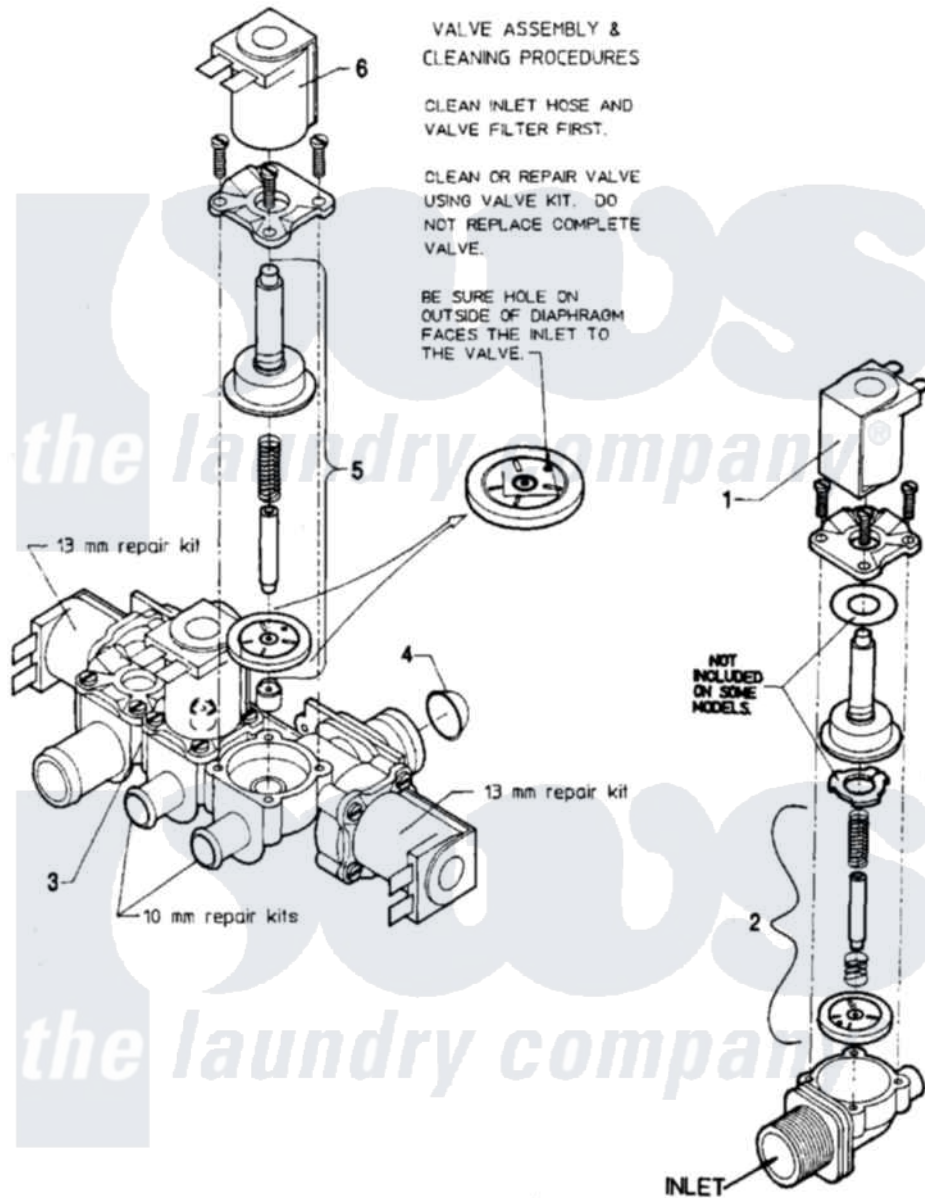

Maytag AT35PN2 08 - WATER VALVE

Maytag [Residential Maytag AT35PN2 Washer Parts](#) Parts Diagram 08 - WATER VALVE
 Click on the part number to view part

Item	Original Part Number	Replaced By	Status	Part Description
001	24001119			Valve
"	24001120			Valve-1 WAY
"	24001120			Valve-1 WAY
"	24001232			Coil, Water Valve
002	24001121			Kit, Valve Repair
"	24001122			Kit, Valve Repair
"	24001448			Seal
"	24001549		Not Available	FILTER, MESH (11MM US THREAD)
003	24001226			Valve, Mixing
004	24001634		Not Available	SCREEN, VALVE
005	24001122			Kit, Valve Repair
"	24001231			Kit, Repair
006	24001232			Coil, Water Valve