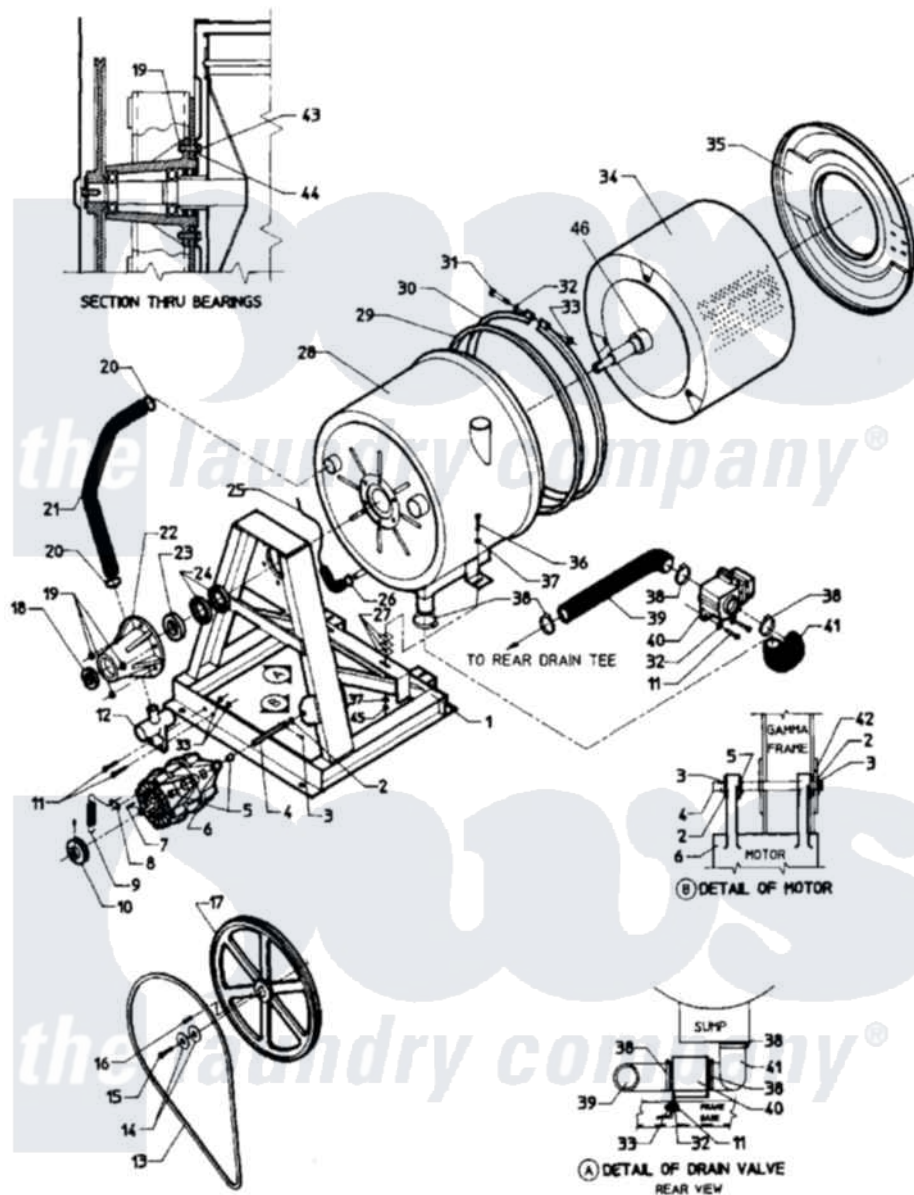

Maytag AT35PN2 09 - MAIN EXPLODED VIEW - SUB ASSEMBLY

Maytag Residential Maytag AT35PN2 Washer Parts Parts Diagram 09 - MAIN EXPLODED VIEW - SUB ASSEMBLY
 Click on the part number to view part

Item	Original Part Number	Replaced By	Status	Part Description
001	24001371		Not Available	KIT ASSY., FRAME (2 SPEED)
002	24001511			Washer, Hardened
003	24001512		Not Available	PIN, COTTER PLTD. (1/8X1 1/2)
004	24001802		Not Available	SUPPORT ROD, MOTOR
005	24001021			Bushing, Motor
006	24001079			Motor 2SP 1 Phase
"	24001083			Motor, 2SP
007	24001648		Not Available	KEY (MOTOR 3/16" X 1 1/2")
008	24001651		Not Available	CLIP, MOTOR SPRING
009	24001650		Not Available	SPRING (BELT TENSION)
010	24001090			Bushing, Motor Pulley
011	24001502	8204624		Bolt
012	24001826		Not Available	(B)CONNECTION, TEE-DRAIN
013	24001095			Belt, V