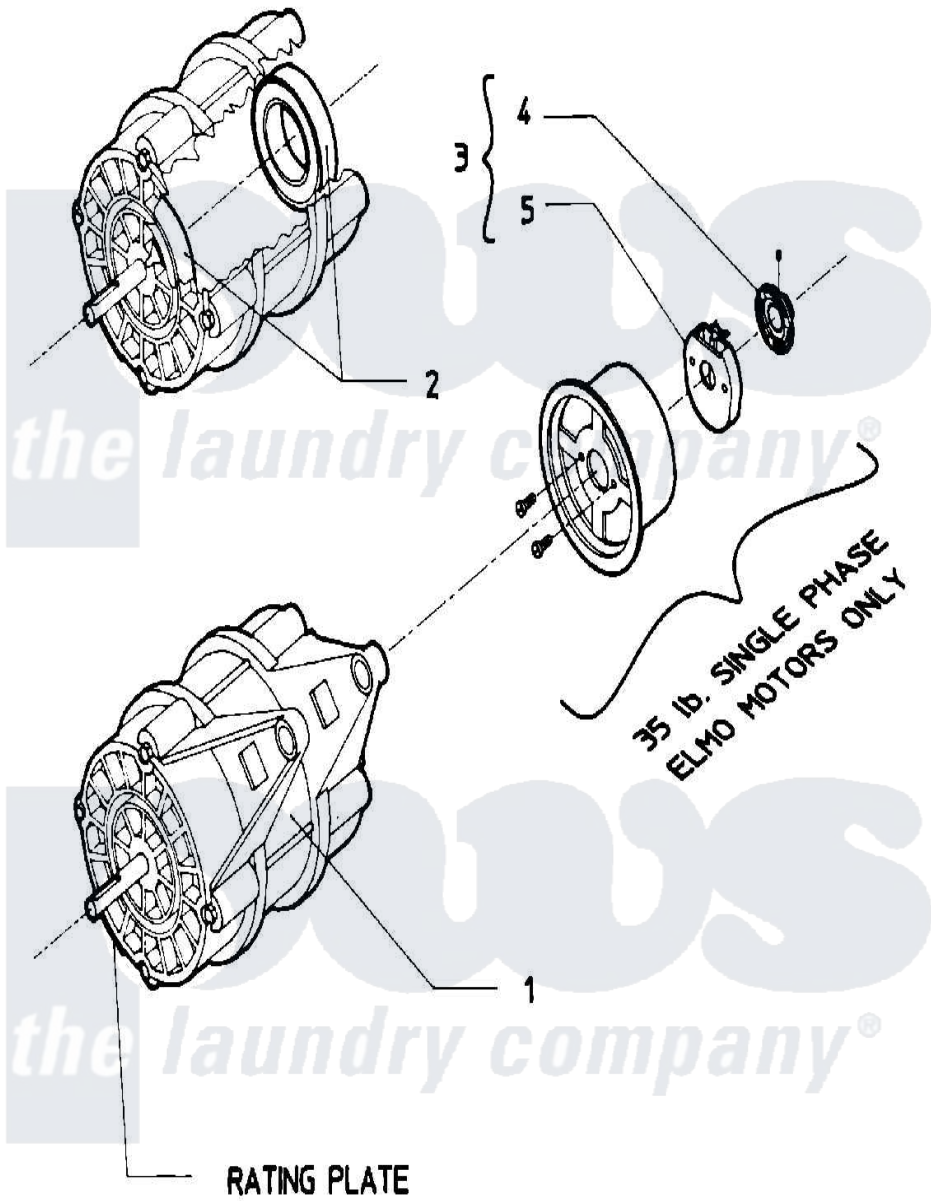

Maytag AT35PN2 10 - MOTOR

Maytag [Residential Maytag AT35PN2 Washer Parts](#) Parts Diagram 10 - MOTOR
 Click on the part number to view part

Item	Original Part Number	Replaced By	Status	Part Description
001	24001079			Motor 2SP 1 Phase
"	24001083			Motor, 2SP
002	24001017			Bearing, Motor
003	W10124350		Not Available	PART NUMBER NOT AVAILABLE