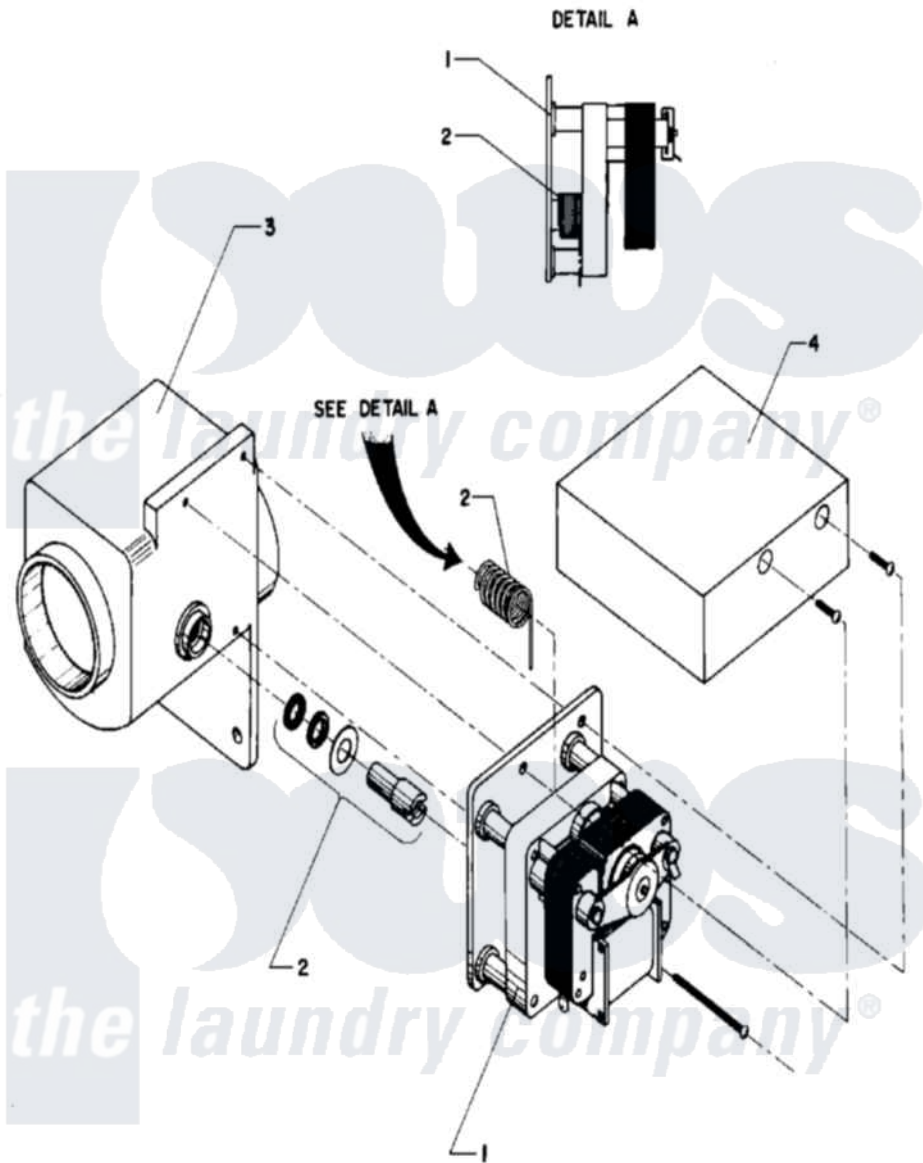

Maytag AT35PN2 11 - DRAIN VALVE

Maytag [Residential Maytag AT35PN2 Washer Parts](#) Parts Diagram 11 - DRAIN VALVE
 Click on the part number to view part

Item	Original Part Number	Replaced By	Status	Part Description
001	24001116			Valve, Drain
"	24001530			Valve, Motor Drain
002	24001528			Shaft, Drive And Seal Kit
003	24001570			Valve Body
004	24001571		Not Available	COVER, DRAIN VALVE MOTOR