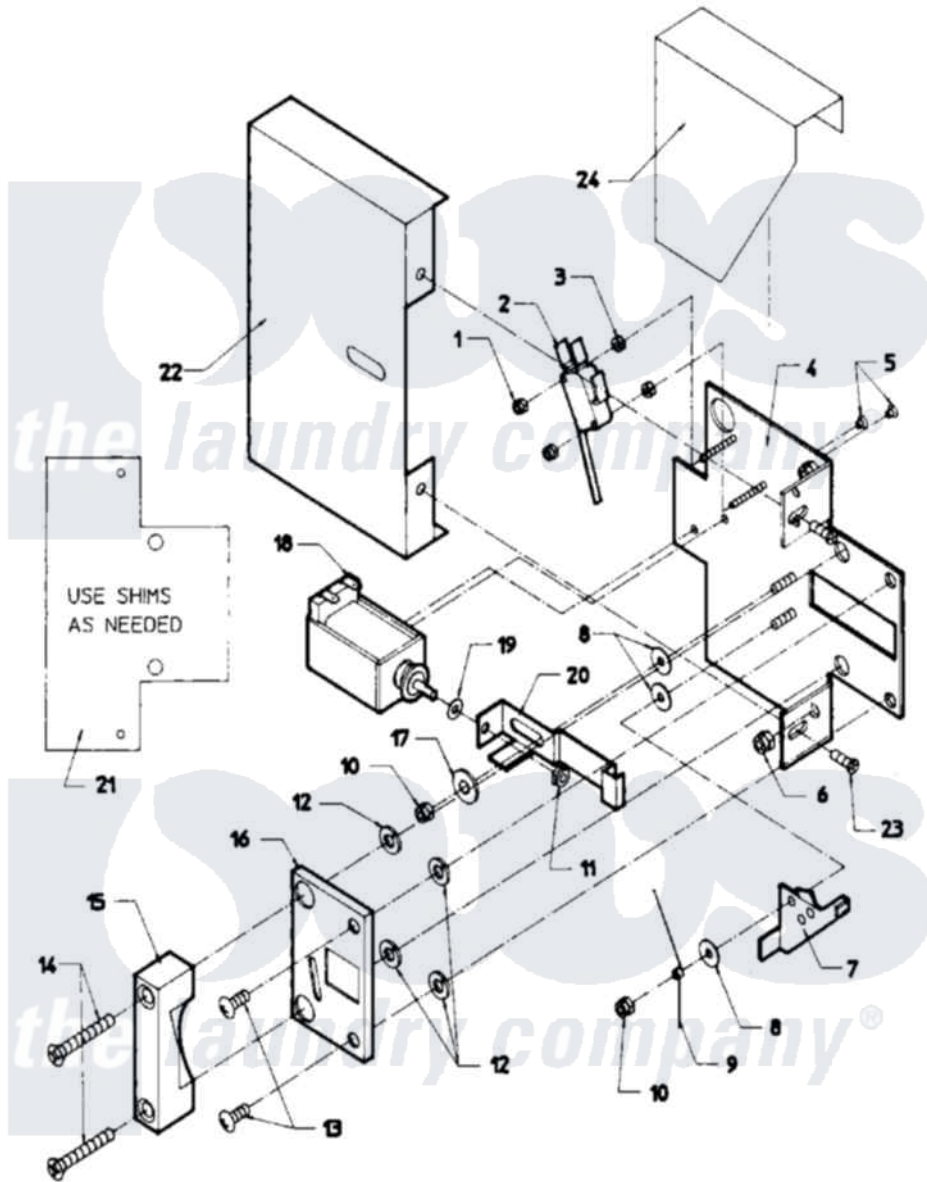

Maytag AT35PN2 12 - DOOR SAFETY INTERLOCK - OPL MODELS

Maytag [Residential Maytag AT35PN2 Washer Parts](#) Parts Diagram 12 - DOOR SAFETY INTERLOCK - OPL MODELS
 Click on the part number to view part

Item	Original Part Number	Replaced By	Status	Part Description
001	24001476			Nut, Fiberlock
002	24001229			Switch, Door Lock
003	24001477		Not Available	SPACER, NYLON (No.6)
004	NLA		Not Available	PLATE, DOOR LOCK
005	24001479			Screw, S.s.
006	24001305			Nut, Fiberlock
007	24001230			Lever, Door Lock
008	24001480			Washer, Teflon
009	24001293			Spring, Torsion
010	24001342	74005230		Nut, Lock
011	24001481	Y707702		Locknut
012	24001295			Lockwasher, S.s.
013	24001323			Screw
014	24001642			Screw, S.s.
015	24001483		Not Available	CATCH, DOOR LOCK
016	24001484		Not Available	COVER, DOOR LOCK PLATE

017	24001485		Washer, Shoulder
018	24001101		Solenoid, Door Rel
019	24001358		Washer, Flat
020	24001486	Not Available	BUTTON, PUSH (STOP)
021	24001559		Shim, Door Lock
022	24001487	Not Available	COVER, DOOR LOCK ASSY.
023	24001301	67006964	Screw, Glide
024	24001488	Not Available	SHIELD, SPLASH (DOOR LOCK)